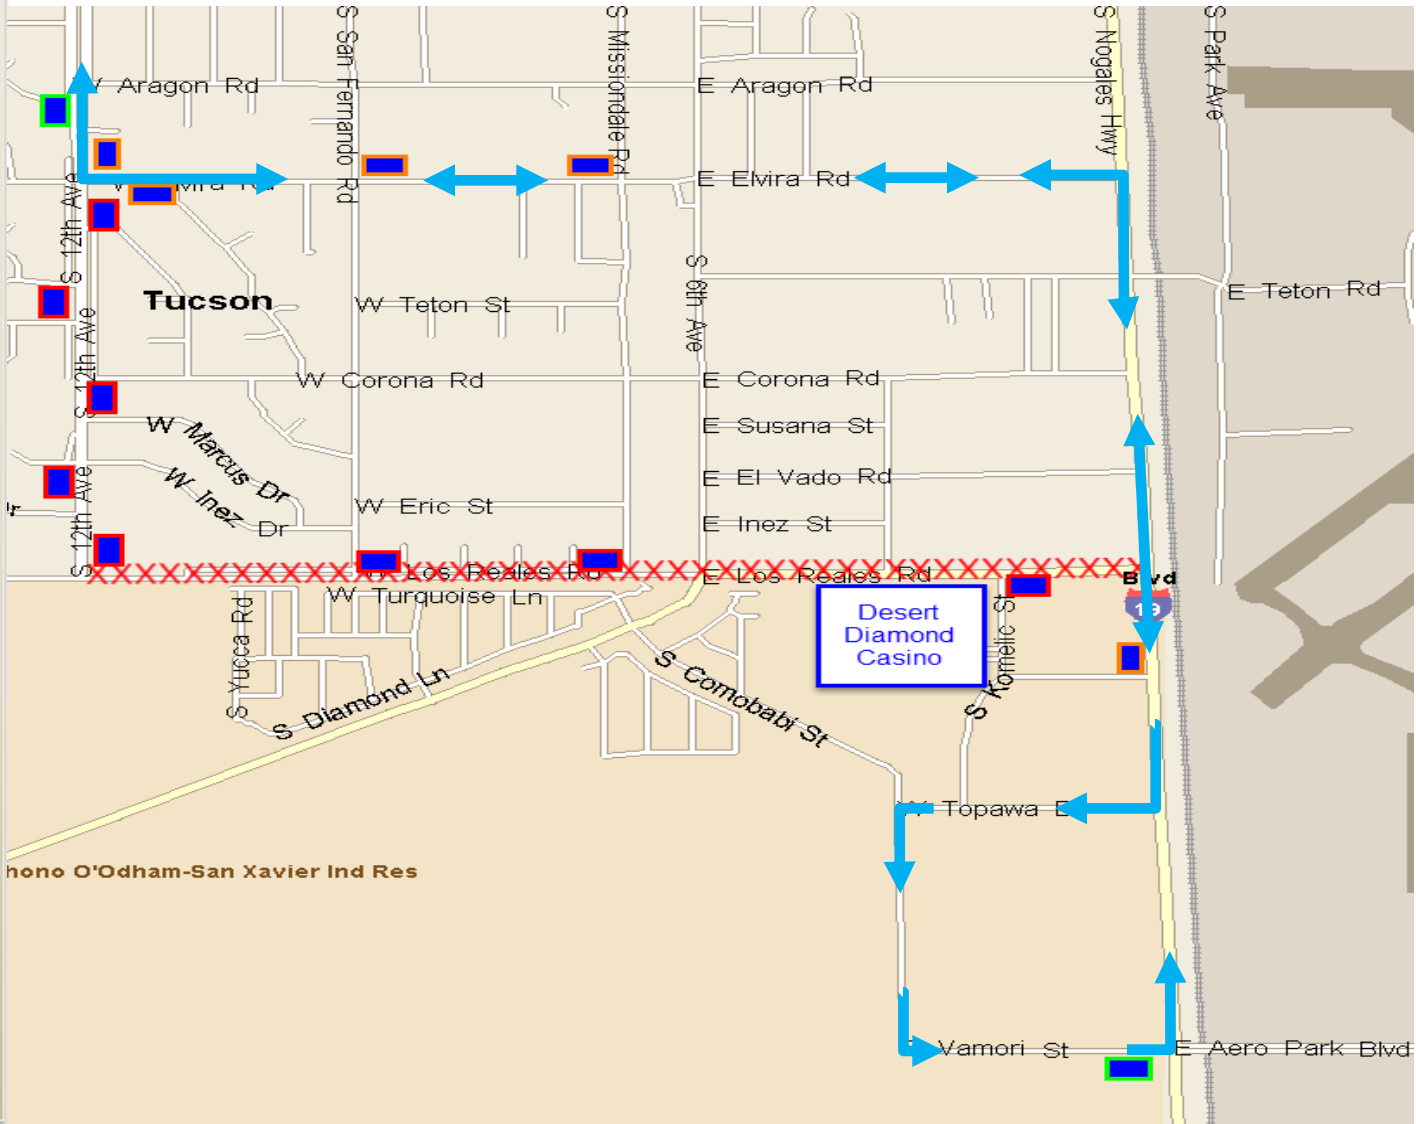

24

***From Monday, October 12th, 2020
Until Friday, December 11th, 2020***

Los Reales Road Reconstruction Closure Detour for Route 24

- Route 24 (Blue);
- South on 12th Ave
- L – Elvira Rd
- R – Nogales Highway
- R – Topawa Dr
- L – Comobabi St
- L – Valmori St
- L – Nogales Highway
- L – Elvira Rd
- R – 12th Ave to resume

- Red Box** – Discontinued Stop
- Orange Box** – Portable Stop
- Green Box** – Regular Stop

NOTE: Please service all bus stops on the detour route