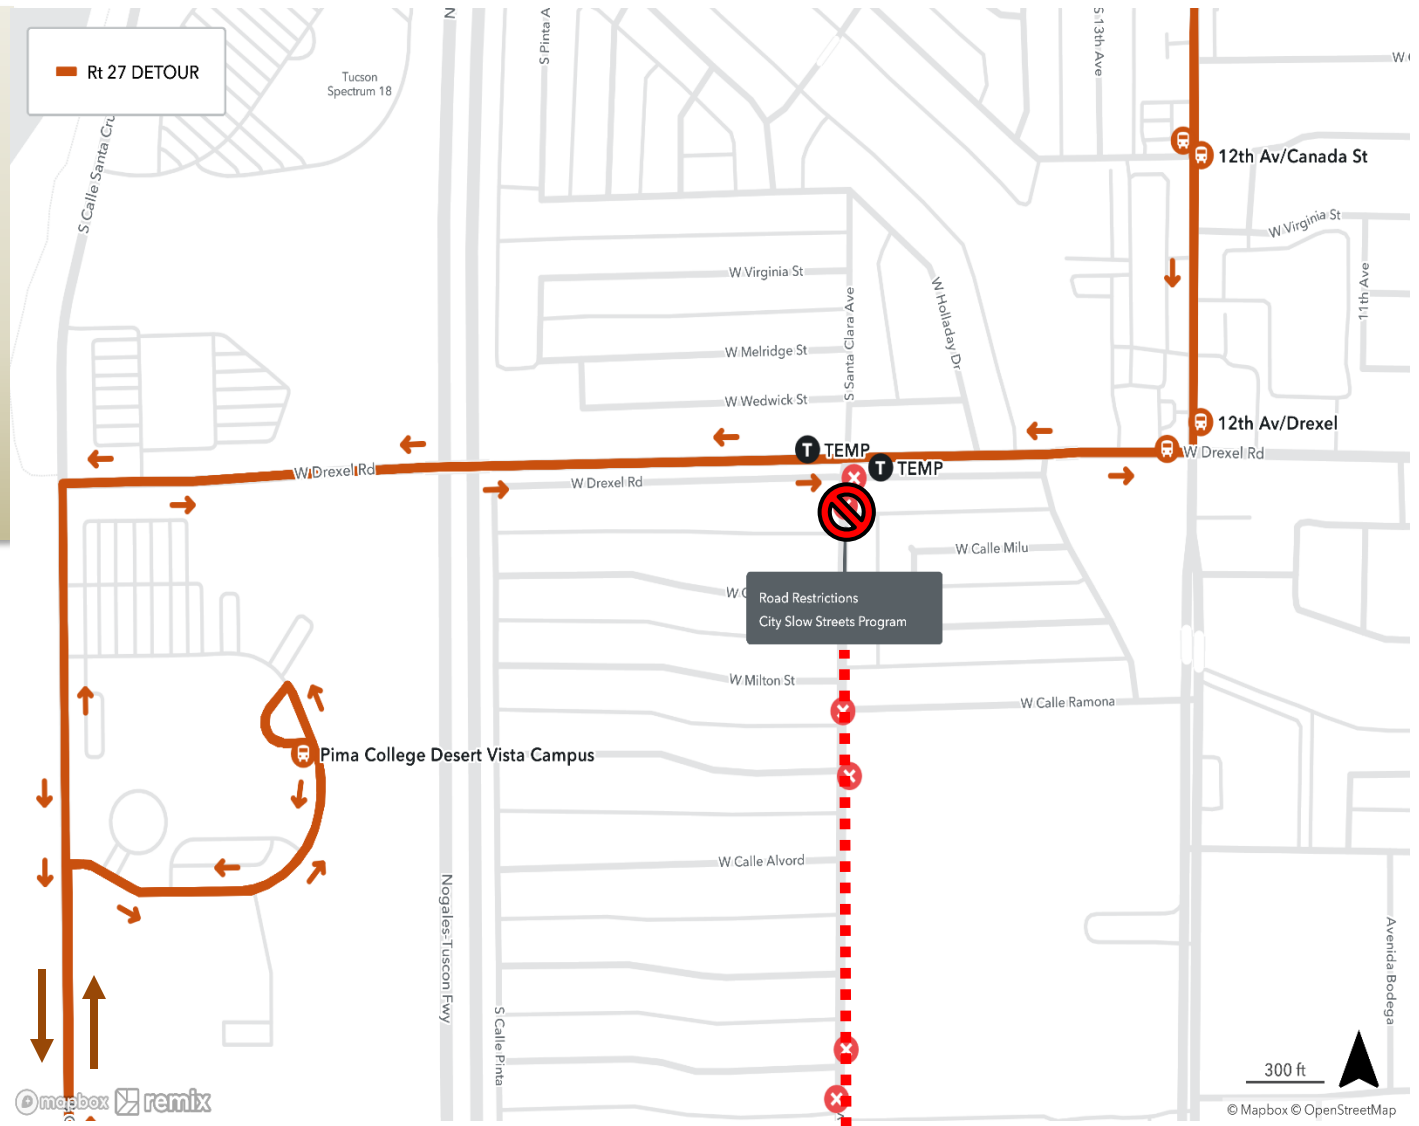

27

*From Monday, April 26<sup>th</sup>, 2021*  
*Thru Thursday, June 10<sup>th</sup>, 2021*

# Santa Clara – Slow Streets Program Detour Detour for Route 27

**27 WB TRIP; (Orange)**  
West on Drexel  
Pass Santa Clara  
L – Calle Santa Cruz  
L – PCC Desert Vista to resume

**27 EB TRIP; (Orange)**  
Leaving PCC Desert Vista  
R – Calle Santa Cruz  
R – Drexel to resume

**NOTE: Please service all bus stops on the detour route**