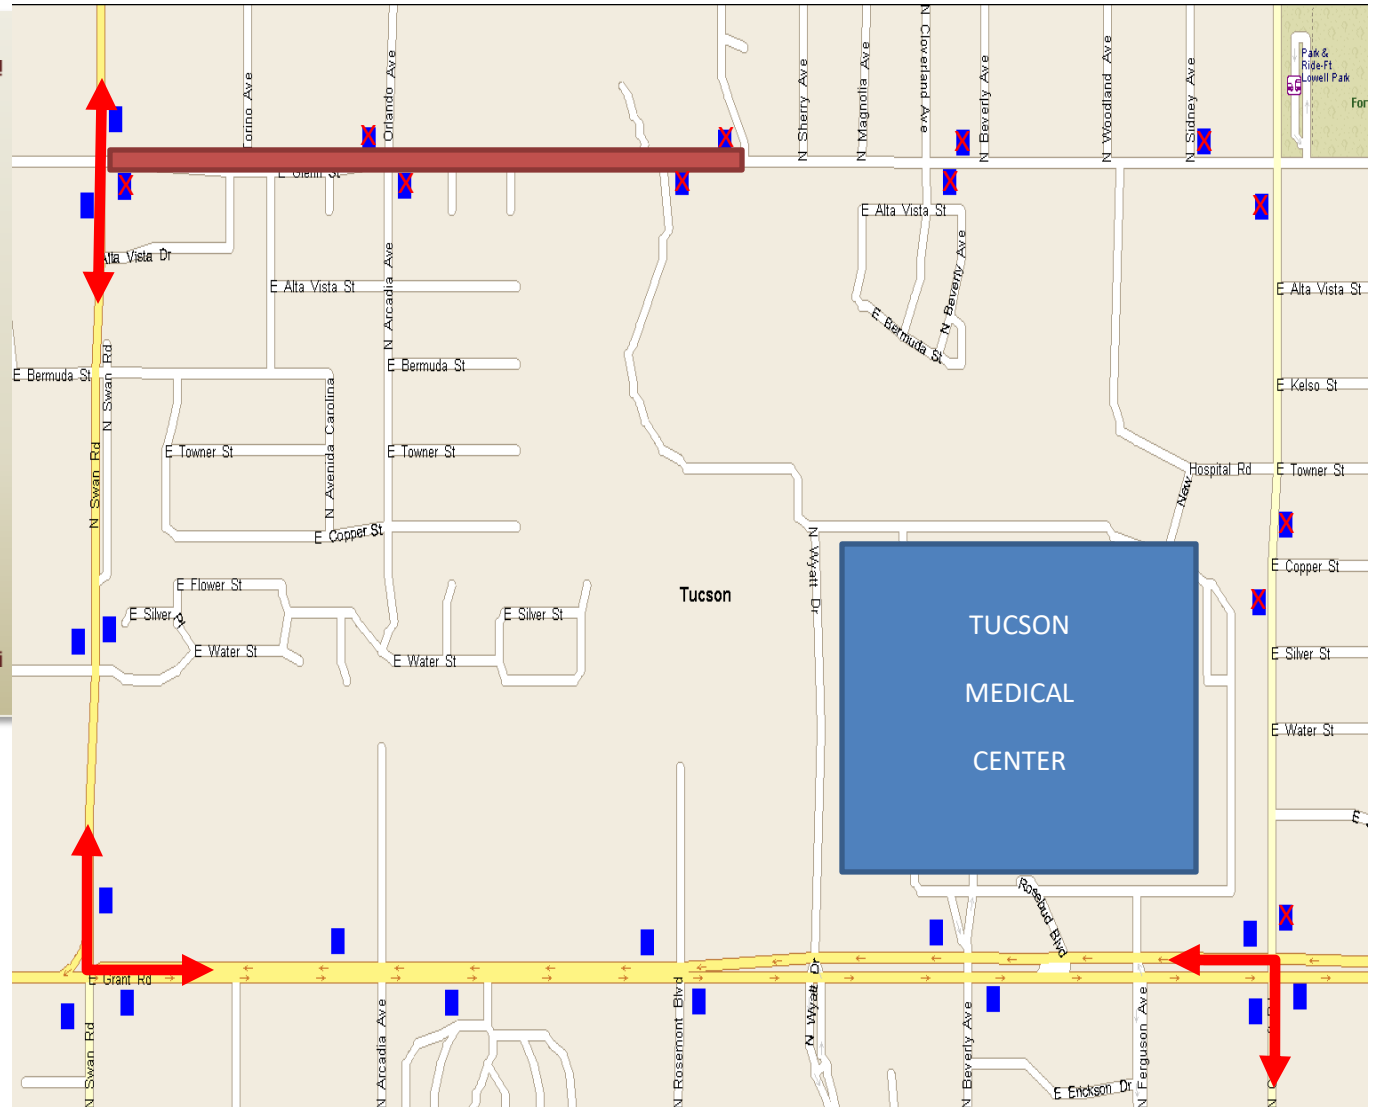

34

From Wednesday, November 11th, 2020

To Friday, December 4th, 2020

Detour for Route 34

Road Closure on Glenn, from Swan to Rosemont

Route 34 SB (Red);

South on Swan

Pass Glenn

L – Grant

R – Craycroft to resume

Route 34 NB (Red);

North on Craycroft

L – Grant

R – Swan to resume

NOTE: Please service all bus stops on the detour route