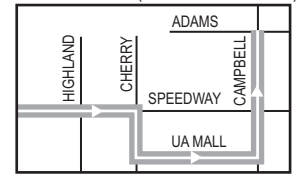

Route 103X

NORTHWEST-DOWNTOWN EXPRESS

- T** Ronstadt Transit Center (Centro de Tránsito)
Connecting to/(Conexión a):
Sun Tran — 1,2,3,4,6,7,8,10,12,16,18,19,21,22,23,25
Sun Express — 102X AM, 103X, 105X, 107X, 109X, 110X
Sun Link streetcar
Sun Shuttle — 421
- P** Park & Ride Lots (Estacione y Viaje)
North Pima Center—
Ina/Thornydale
Ina/Via Ponte
- FL** Sun Link Transfer Point (Puntos de Transbordo a Sun Link)
● Sun Link stops (paradas de Sun Link)
- BS** Sun Shuttle Transfer Points (Puntos de Transbordo a Sun Shuttle)
Route 401 — Ina/Oracle
Route 412 — Thornydale/Ina
Lowe's Regency Plaza
Route 421 — Ronstadt Transit Center

AM Downtown Detail (Detalle del Centro AM)

PM Downtown Detail (Detalle del Centro PM)

UA Mall AM Detail (UA Mall Detalle de AM)

UA Mall PM Detail (UA Mall Detalle de PM)

- Downtown (Centro)**
- Ronstadt Transit Center**
- Pima County Superior Court**
- Banner - University Medical Center**
- The University of Arizona Foothills Mall**

103X

Route 103X M-F/Southbound | Route 103X M-F/Northbound

	1	2	3	4	5	6	7	8	9	10	11	12	13	14	15
	Ina at Thornydale	Ina at La Cholla	Oracle at Ina	Oracle at Orange Grove	UA Mall	Stone at Franklin	6th Ave. at Pennington	Stone at Franklin	6th Ave. at Pennington	UA Mall	Oracle at Orange Grove	Ina at Oracle	Ina at La Cholla	Thornydale at Ina	
AM TRIPS	605	612	*618	*621	*645	*656	*701	415	421	434	*500	*503	*509	*515	
	705	712	*718	*721	*745	*756	*801	515	521	534	*600	*603	*609	*615	
															PM TRIPS