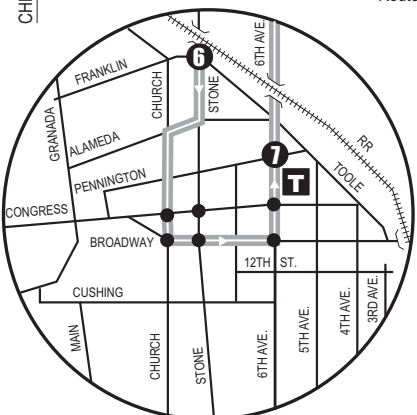

Route 103X

NORTHWEST-DOWNTOWN EXPRESS

- T** Ronstadt Transit Center (Centro de Tránsito)
Connecting to/(Conexión a):
Sun Tran — 1,2,3,4,6,7,8,10,12,16,18,19,21,22,23,25
Sun Express — 102X AM, 103X, 105X, 107X, 109X, 110X
Sun Link streetcar
Sun Shuttle — 421
- P** Park & Ride Lots (Estacione y Viaje)
North Pima Center—
Ina/Thornydale
Ina/Via Ponte
- FL** Sun Link Transfer Point (Puntos de Transbordo a Sun Link)
● Sun Link stops (paradas de Sun Link)
- BS** Sun Shuttle Transfer Points (Puntos de Transbordo a Sun Shuttle)
Route 401 — Ina/Oracle
Route 412 — Thornydale/Ina
Lowe's Regency Plaza
Route 421 — Ronstadt Transit Center

AM Downtown Detail (Detalle del Centro AM)

PM Downtown Detail (Detalle del Centro PM)

UA Mall AM Detail (UA Mall Detalle de AM)

UA Mall PM Detail (UA Mall Detalle de PM)

- Downtown (Centro)**
- Ronstadt Transit Center**
- Pima County Superior Court**
- Banner - University Medical Center**
- The University of Arizona Foothills Mall**

▲ The bus stops at Oldfather, Camino de la Cruz, & Meredith will not be serviced during I-10 construction detour/ *No habrá servicio a las paradas de autobús en Oldfather, Camino de la Cruz, y Meredith durante la construcción-desvío de I-10.*

103X

Route 103X M-F/Southbound | Route 103X M-F/Northbound

	1	2	3	4	5	6	7	8	9	10	11	12	13	14	15
	Ina at Thornydale	Ina at La Cholla	Oracle at Ina	Oracle at Orange Grove	UA Mall	Stone at Franklin	6th Ave. at Pennington	Stone at Franklin	6th Ave. at Pennington	UA Mall	Oracle at Orange Grove	Ina at Oracle	Ina at La Cholla	Thornydale at Ina	
AM TRIPS	605	612	*618	*621	*645	*656	*701	415	421	434	*500	*503	*509	*515	
	705	712	*718	*721	*745	*756	*801	515	521	534	*600	*603	*609	*615	
															PM TRIPS