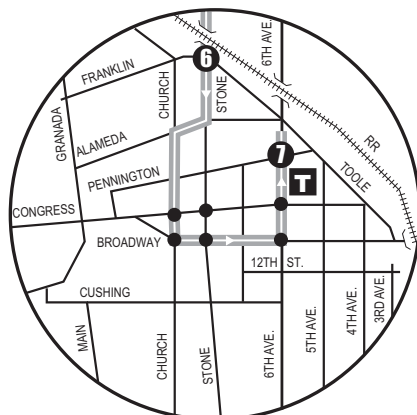

Route 103X

NORTHWEST-DOWNTOWN EXPRESS

- T** Ronstadt Transit Center (Centro de Tránsito)
Connecting to/(Conexión a):
Sun Tran — 1,2,3,4,6,7,8,10,12,16,18,19,21,22,23,25
Sun Express — 102X AM, 103X, 105X, 107X, 109X, 110X
Sun Link streetcar
Sun Shuttle — 421
- P** Park & Ride Lots (Estacione y Viaje)
North Pima Center—
Ina/Thornydale
Ina/Via Ponte
- FL** Sun Link Transfer Point (Puntos de Transbordo a Sun Link)
● Sun Link stops (paradas de Sun Link)
- BS** Sun Shuttle Transfer Points (Puntos de Transbordo a Sun Shuttle)
Route 401 — Ina/Oracle
Route 412 — Thornydale/Ina
Lowe's Regency Plaza
Route 421 — Ronstadt Transit Center

AM Downtown Detail (Detalle del Centro AM)

PM Downtown Detail (Detalle del Centro PM)

UA Mall AM Detail (UA Mall Detalle de AM)

UA Mall PM Detail (UA Mall Detalle de PM)

- Downtown (Centro)**
- Ronstadt Transit Center**
- Pima County Superior Court**
- Banner - University Medical Center**
- The University of Arizona Foothills Mall**

▲ The bus stops at Oldfather, Camino de la Cruz, & Meredith will not be serviced during I-10 construction detour/ *No habrá servicio a las paradas de autobús en Oldfather, Camino de la Cruz, y Meredith durante la construcción-desvío de I-10.*

103X

Route 103X M-F/Southbound | Route 103X M-F/Northbound

	1	2	3	4	5	6	7	8	9	10	11	12	13	14	15
	Ina at Thornydale	Ina at La Cholla	Oracle at Ina	Oracle at Orange Grove	UA Mall	Stone at Franklin	6th Ave. at Pennington	Stone at Franklin	6th Ave. at Pennington	UA Mall	Oracle at Orange Grove	Ina at Oracle	Ina at La Cholla	Thornydale at Ina	
AM TRIPS	605	612	*618	*621	*645	*656	*701	415	421	434	*500	*503	*509	*515	
	705	712	*718	*721	*745	*756	*801	515	521	534	*600	*603	*609	*615	
															PM TRIPS