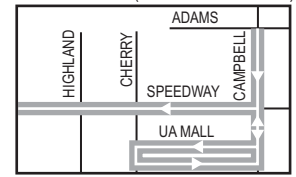

Route 103X

NORTHWEST-DOWNTOWN EXPRESS

- T** Ronstadt Transit Center (Centro de Tránsito)
Connecting to/(Conexión a):
Sun Tran — 1,2,3,4,6,7,8,10,12,16,18,19,21,22,23,25
Sun Express — 102X AM, 103X, 105X, 107X, 109X, 110X
Sun Link streetcar
Sun Shuttle — 421
- P** Park & Ride Lots (Estacione y Viaje)
North Pima Center—
Ina/Thornydale
Ina/Via Ponte
- FL** Sun Link Transfer Point (Puntos de Transbordo a Sun Link)
● Sun Link stops (paradas de Sun Link)
- BS** Sun Shuttle Transfer Points (Puntos de Transbordo a Sun Shuttle)
Route 401 — Ina/Oracle
Route 412 — Thornydale/Ina
Lowe's Regency Plaza
Route 421 — Ronstadt Transit Center

AM Downtown Detail (Detalle del Centro AM)

PM Downtown Detail (Detalle del Centro PM)

UA Mall AM Detail (UA Mall Detalle de AM)

UA Mall PM Detail (UA Mall Detalle de PM)

- Downtown (Centro)**
- Ronstadt Transit Center**
- Pima County Superior Court**
- Banner - University Medical Center**
- The University of Arizona Foothills Mall**