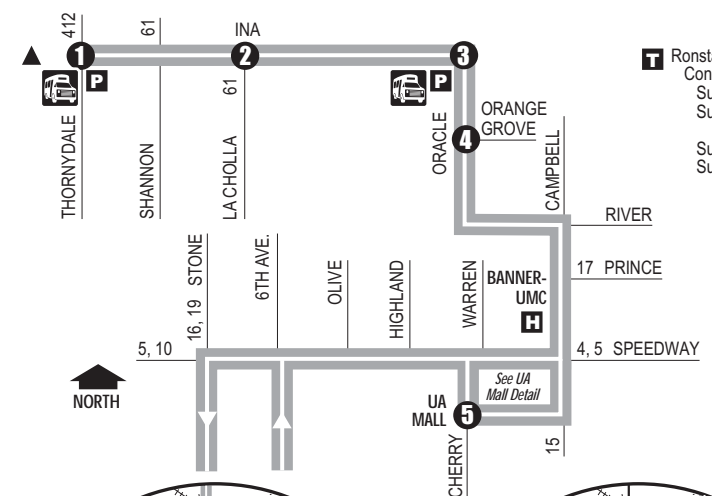

Route 103X

NORTHWEST-DOWNTOWN EXPRESS

- T** Ronstadt Transit Center (Centro de Tránsito)
Connecting to/(Conexión a):
Sun Tran — 1,2,3,4,6,7,8,10,12,16,18,19,21,22,23,25
Sun Express — 102X AM, 103X, 105X, 107X, 109X, 110X
Sun Link streetcar
Sun Shuttle — 421
- P** Park & Ride Lots (Estacione y Viaje)
North Pima Center—
Ina/Thornydale
Ina/Via Ponte
- FL** Sun Link Transfer Point (Puntos de Transbordo a Sun Link)
● Sun Link stops (paradas de Sun Link)
- BS** Sun Shuttle Transfer Points (Puntos de Transbordo a Sun Shuttle)
Route 401 — Ina/Oracle
Route 412 — Thornydale/Ina
Lowe's Regency Plaza
Route 421 — Ronstadt Transit Center

AM Downtown Detail (Detalle del Centro AM)

PM Downtown Detail (Detalle del Centro PM)

UA Mall AM Detail (UA Mall Detalle de AM)

UA Mall PM Detail (UA Mall Detalle de PM)

- Downtown (Centro)**
- Ronstadt Transit Center**
- Pima County Superior Court**
- Banner - University Medical Center**
- The University of Arizona Foothills Mall**

▲ The bus stops at Oldfather, Camino de la Cruz, & Meredith will not be serviced during I-10 construction detour/ *No habrá servicio a las paradas de autobús en Oldfather, Camino de la Cruz, y Meredith durante la construcción-desvío de I-10.*

103X

Route 103X M-F/Southbound | Route 103X M-F/Northbound

	1	2	3	4	5	6	7	8	9	10	11	12	13	14	15
	Ina at Thornydale	Ina at La Cholla	Oracle at Ina	Oracle at Orange Grove	UA Mall	Stone at Franklin	6th Ave. at Pennington	Stone at Franklin	6th Ave. at Pennington	UA Mall	Oracle at Orange Grove	Ina at Oracle	Ina at La Cholla	Thornydale at Ina	
AM TRIPS	605	612	*618	*621	*645	*656	*701	415	421	434	*500	*503	*509	*515	
	705	712	*718	*721	*745	*756	*801	515	521	534	*600	*603	*609	*615	
															PM TRIPS