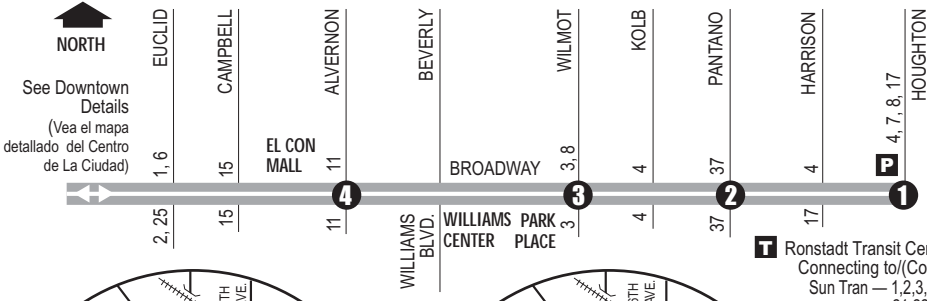

# Route 108X

## BROADWAY-DOWNTOWN EXPRESS

AM Downtown Detail  
(Detalle del Centro AM)

PM Downtown Detail  
(Detalle del Centro PM)

**T** Ronstadt Transit Center (Centro de Tránsito)  
Connecting to/(Conexión a):  
Sun Tran — 1,2,3,4,6,7,8,10,12,16,18,19,21,22,23,25  
Sun Express — 102X AM, 103X, 105X, 107X, 109X, 110X  
Sun Link streetcar  
Sun Shuttle — 421

**P** Park & Ride Lot (Estacione y Viaje)  
Broadway/Houghton

*Broadway/Houghton Park & Ride*  
*Williams Center Downtown (Centro)*  
*Pima County Superior Court State/Federal Buildings (AM Only)*

**T** Sun Link Transfer Point (Puntos de Transbordo a Sun Link)  
● Sun Link stops (paradas de Sun Link)

## Route 108X M-F/Westbound Route 108X M-F/Eastbound

	<b>1</b> Broadway at Houghton	<b>2</b> Broadway at Pantano	<b>3</b> Broadway at Wilmot	<b>4</b> Broadway at Alvernon	<b>5</b> Congress at Granada	<b>6</b> Stone at Franklin	<b>7</b> Church at Pennington	<b>8</b> Broadway at 4th Ave.	<b>4</b> Broadway at Alvernon	<b>3</b> Broadway at Wilmot	<b>2</b> Broadway at Pantano	<b>1</b> Broadway at Houghton
<b>AM TRIPS</b>	627	637	*644	*654	*709	411	415	420	*434	*443	*449	*459
	652	702	*709	*719	*734	441	445	450	*504	*513	*519	*529
	710	720	*727	*737	*752	511	515	520	*534	*543	*549	*559
												<b>PM TRIPS</b>