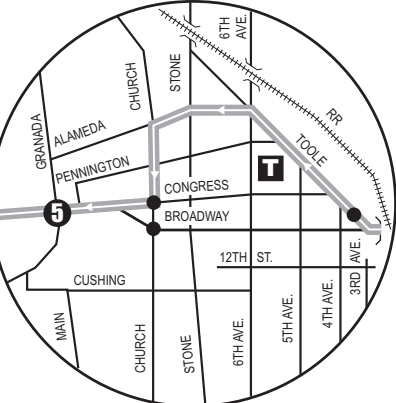

# Route 108X

## BROADWAY-DOWNTOWN EXPRESS

AM Downtown Detail  
(Detalle del Centro AM)

PM Downtown Detail  
(Detalle del Centro PM)

**T** Ronstadt Transit Center (Centro de Tránsito)  
Connecting to/(Conexión a):  
Sun Tran — 1,2,3,4,6,7,8,10,12,16,18,19,21,22,23,25  
Sun Express — 102X AM, 103X, 105X, 107X, 109X, 110X  
Sun Link streetcar  
Sun Shuttle — 421

**P** Park & Ride Lot (Estacione y Viaje)  
Broadway/Houghton

*Broadway/Houghton Park & Ride*  
*Williams Center Downtown (Centro)*  
*Pima County Superior Court State/Federal Buildings (AM Only)*

**T** Sun Link Transfer Point (Puntos de Transbordo a Sun Link)  
● Sun Link stops (paradas de Sun Link)

## Route 108X M-F/Westbound Route 108X M-F/Eastbound

	<b>1</b> Broadway at Houghton	<b>2</b> Broadway at Pantano	<b>3</b> Broadway at Wilmot	<b>4</b> Broadway at Alvernon	<b>5</b> Congress at Granada	<b>6</b> Stone at Franklin	<b>7</b> Church at Pennington	<b>8</b> Broadway at 4th Ave.	<b>4</b> Broadway at Alvernon	<b>3</b> Broadway at Wilmot	<b>2</b> Broadway at Pantano	<b>1</b> Broadway at Houghton
<b>AM TRIPS</b>	627	637	*644	*654	*709	411	415	420	*434	*443	*449	*459
	652	702	*709	*719	*734	441	445	450	*504	*513	*519	*529
	710	720	*727	*737	*752	511	515	520	*534	*543	*549	*559
												<b>PM TRIPS</b>