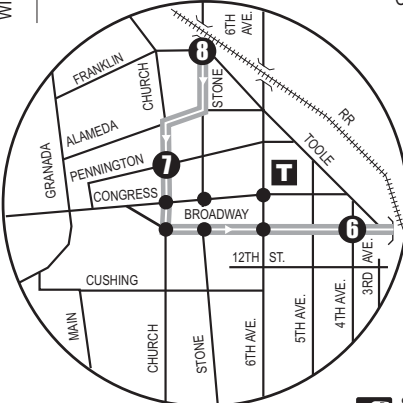

# Route 108X

## BROADWAY-DOWNTOWN EXPRESS

AM Downtown Detail  
(Detalle del Centro AM)

PM Downtown Detail  
(Detalle del Centro PM)

**T** Ronstadt Transit Center (Centro de Tránsito)  
Connecting to/(Conexión a):  
Sun Tran — 1,2,3,4,6,7,8,10,12,16,18,19,21,22,23,25  
Sun Express — 102X AM, 103X, 105X, 107X, 109X, 110X  
Sun Link streetcar  
Sun Shuttle — 421

**P** Park & Ride Lot (Estacione y Viaje)  
Broadway/Houghton

*Broadway/Houghton Park & Ride*  
*Williams Center Downtown (Centro)*  
*Pima County Superior Court State/Federal Buildings (AM Only)*

**T** Sun Link Transfer Point (Puntos de Transbordo a Sun Link)  
● Sun Link stops (paradas de Sun Link)

## Route 108X M-F/Westbound Route 108X M-F/Eastbound

	<b>1</b> Broadway at Houghton	<b>2</b> Broadway at Pantano	<b>3</b> Broadway at Wilmot	<b>4</b> Broadway at Alvernon	<b>5</b> Congress at Granada	<b>6</b> Stone at Franklin	<b>7</b> Church at Pennington	<b>8</b> Broadway at 4th Ave.	<b>4</b> Broadway at Alvernon	<b>3</b> Broadway at Wilmot	<b>2</b> Broadway at Pantano	<b>1</b> Broadway at Houghton
<b>AM TRIPS</b>	627	637	*644	*654	*709	411	415	420	*434	*443	*449	*459
	652	702	*709	*719	*734	441	445	450	*504	*513	*519	*529
	710	720	*727	*737	*752	511	515	520	*534	*543	*549	*559
												<b>PM TRIPS</b>