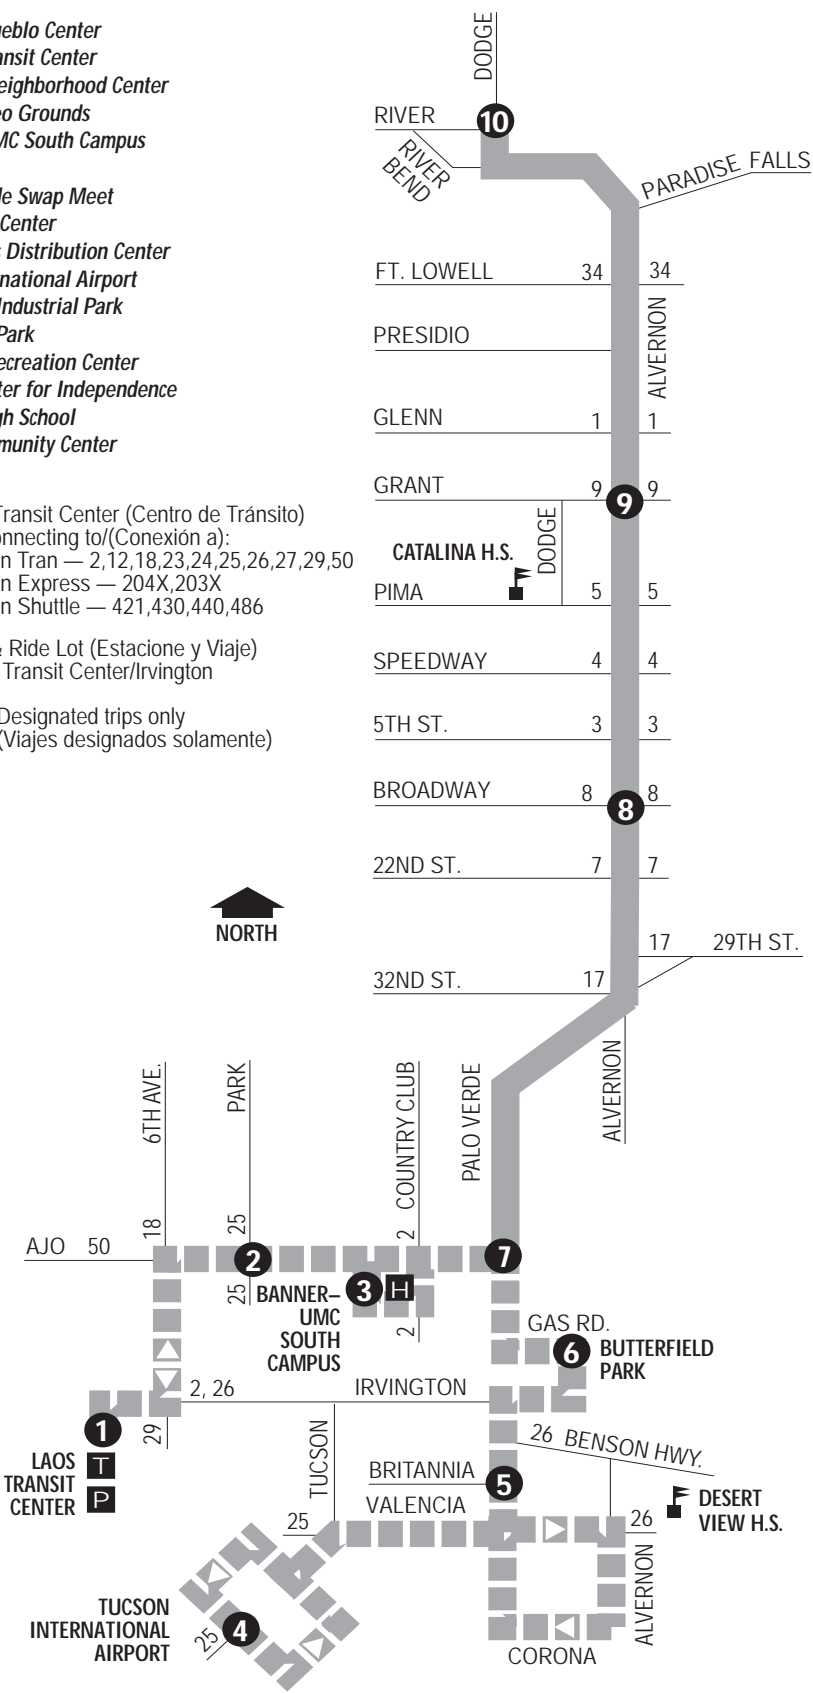

Route  
**11**

**ALVERNON**

- DES at El Pueblo Center
- Roy Laos Transit Center
- El Pueblo Neighborhood Center
- Tucson Rodeo Grounds
- Banner - UMC South Campus
- MVD
- Tanque Verde Swap Meet
- La Frontera Center
- HomeGoods Distribution Center
- Tucson International Airport
- Palo Verde Industrial Park
- Butterfield Park
- Randolph Recreation Center
- DIRECT Center for Independence
- Catalina High School
- Jewish Community Center

**T** Laos Transit Center (Centro de Tránsito)  
 Connecting to/(Conexión a):  
 Sun Tran — 2, 12, 18, 23, 24, 25, 26, 27, 29, 50  
 Sun Express — 204X, 203X  
 Sun Shuttle — 421, 430, 440, 486

**P** Park & Ride Lot (Estacione y Viaje)  
 Laos Transit Center/Irvington

■ ■ ■ Designated trips only  
 (Viajes designados solamente)

RIVER BEND	10	
FT. LOWELL	34	34
PRESIDIO		
GLENN	1	1
GRANT	9	9
CATALINA H.S.		
PIMA	5	5
SPEEDWAY	4	4
5TH ST.	3	3
BROADWAY	8	8
22ND ST.	7	7
32ND ST.	17	17
29TH ST.		