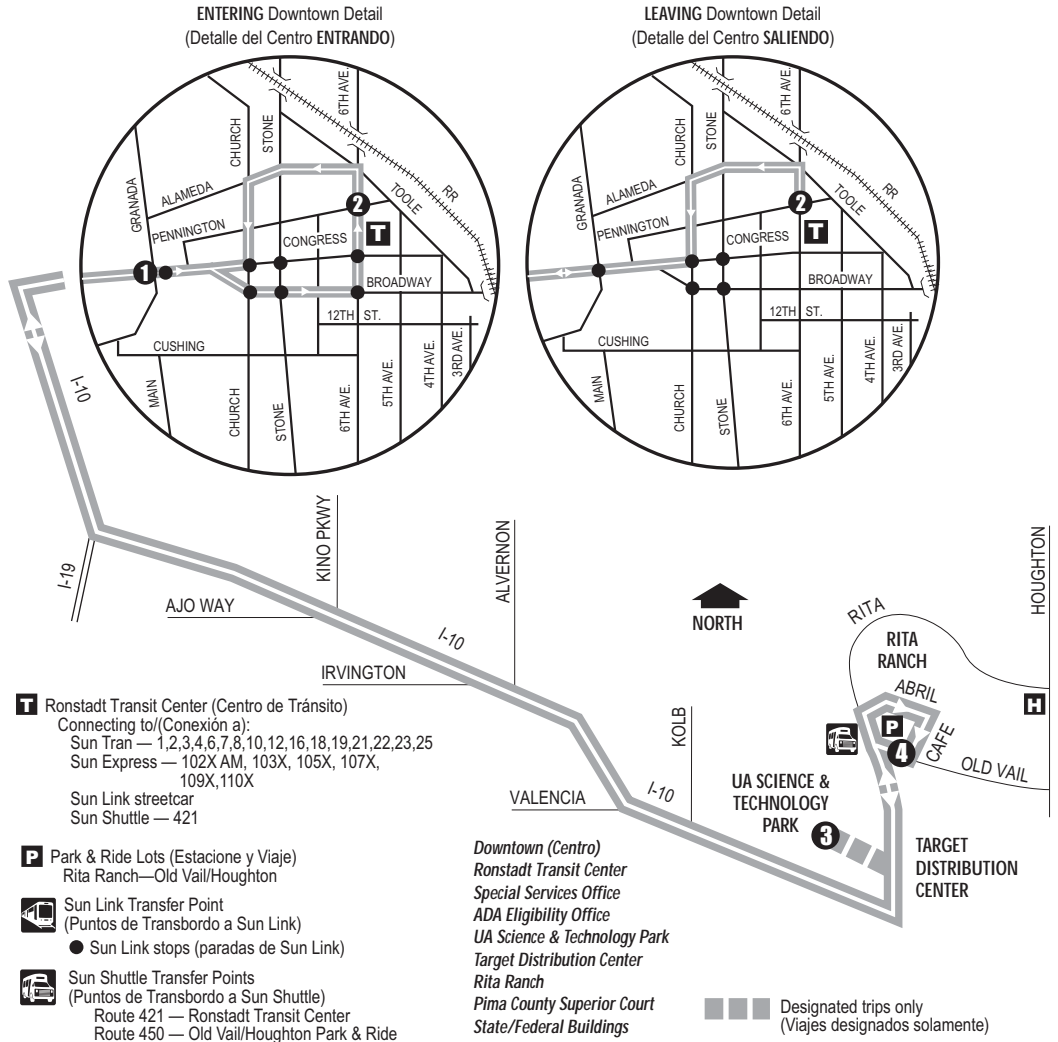

# Route 110X

## RITA RANCH-DOWNTOWN EXPRESS

### Route 110X M-F / Southbound

### Route 110X M-F / Northbound

6th Ave. at Pennington	UA Science & Tech Park	Old Vail Park & Ride	Old Vail Park & Ride	UA Science & Tech Park	6th Ave. at Pennington	Congress at Granada
550	*615	*619	622	—	*650	*655
650	*715	*719	722	—	*750	—
750	*815	*819	822	—	*850	*855
440	—	*510	510	*514	*540	—
510	—	*540	540	*544	*610	*615
540	—	*610	610	*614	*640	*645