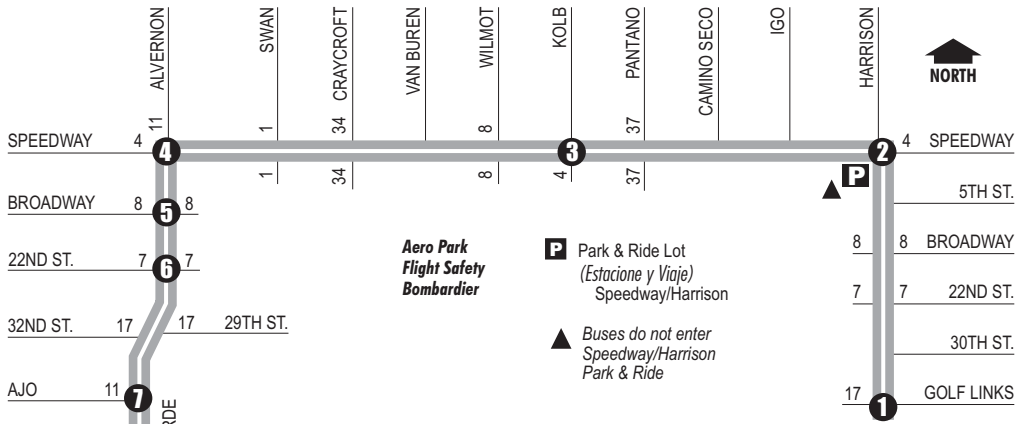

Route 201X

EASTSIDE-AERO PARK EXPRESS

Route 201X M-F / Westbound

Harrison at Golf Links	Speedway at Harrison	Speedway at Kolb	Alvernon at Speedway	Alvernon at Broadway	Alvernon at 22nd Street	Palo Verde at Ajo	Palo Verde at Hemisphere	Bombardier at Aero Park	Raytheon at C Gate	Raytheon Bldg. 830	Raytheon Center	Raytheon Bldg. 840	Raytheon Bldg. 847
1	2	3	4	5	6	7	8	9	10	11	12	13	14
521	529	536	544	*547	*549	*554	*559	*612	*624	*626	*627	*628	*630
536	544	551	559	*602	*604	*609	*614	*627	*639	*641	*642	*643	*645

AM TRIPS

Route 201X M-F / Eastbound

Raytheon at C Gate	Raytheon Bldg. 830	Raytheon Center	Raytheon Bldg. 840	Raytheon Bldg. 847	Bombardier at Aero Park	Palo Verde at Hemisphere	Palo Verde at Ajo	Alvernon at 22nd Street	Alvernon at Broadway	Speedway at Alvernon	Speedway at Kolb	Harrison at Speedway	Harrison at Golf Links
10	11	12	13	14	9	8	7	6	5	4	3	2	1
340	342	343	344	346	352	401	*408	*412	*415	*418	*433	*442	*449
440	442	443	444	446	452	501	*508	*512	*515	*518	*533	*542	*549

PM TRIPS

* Estimated times - should not be used to coordinate transfers or boardings. Arrival times may vary depending on traffic or weather conditions. Buses will proceed on arrival to the next time point. This may be before the time indicated on our schedule. Express buses only serve stops with express bus stop signs.