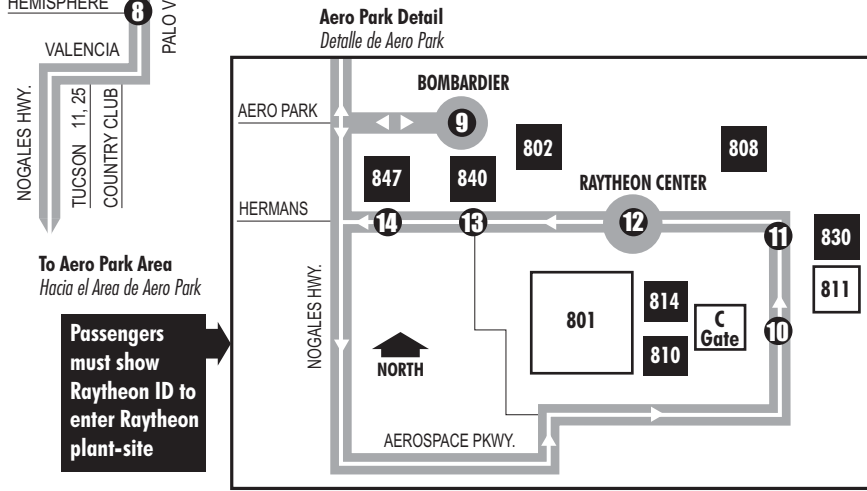

Route 201X

EASTSIDE-AERO PARK EXPRESS

Route 201X M-F / Westbound

Harrison at Golf Links	Speedway at Harrison	Speedway at Kolb	Alvernon at Speedway	Alvernon at Broadway	Alvernon at 22nd Street	Palo Verde at Ajo	Palo Verde at Hemisphere	Bombardier at Aero Park	Raytheon at C Gate	Raytheon Bldg. 830	Raytheon Center	Raytheon Bldg. 840	Raytheon Bldg. 847
1	2	3	4	5	6	7	8	9	10	11	12	13	14
521	529	536	544	*547	*549	*554	*559	*612	*624	*626	*627	*628	*630
536	544	551	559	*602	*604	*609	*614	*627	*639	*641	*642	*643	*645

AM TRIPS

Route 201X M-F / Eastbound

Raytheon at C Gate	Raytheon Bldg. 830	Raytheon Center	Raytheon Bldg. 840	Raytheon Bldg. 847	Bombardier at Aero Park	Palo Verde at Hemisphere	Palo Verde at Ajo	Alvernon at 22nd Street	Alvernon at Broadway	Speedway at Alvernon	Speedway at Kolb	Harrison at Speedway	Harrison at Golf Links
10	11	12	13	14	9	8	7	6	5	4	3	2	1
340	342	343	344	346	352	401	*408	*412	*415	*418	*433	*442	*449
440	442	443	444	446	452	501	*508	*512	*515	*518	*533	*542	*549

PM TRIPS

* Estimated times - should not be used to coordinate transfers or boardings. Arrival times may vary depending on traffic or weather conditions. Buses will proceed on arrival to the next time point. This may be before the time indicated on our schedule. Express buses only serve stops with express bus stop signs.