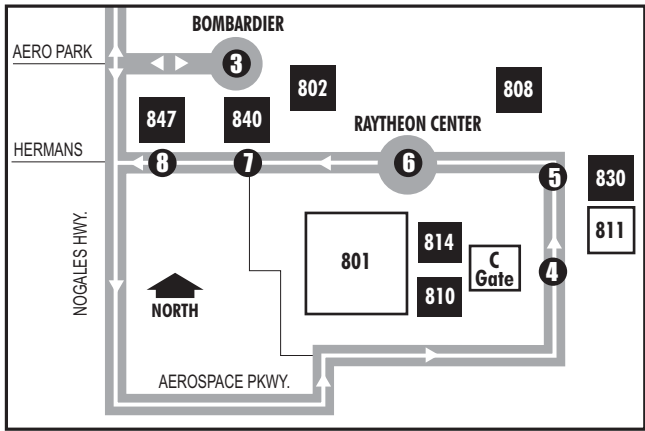

# Route 204X

## NORTHWEST-AERO PARK EXPRESS

### Aero Park Detail/ Detalle de Aero Park

**Passengers must show Raytheon ID to enter Raytheon plant-site**

## Route 204X M-F / Southbound

<b>P</b>	<b>1</b>	<b>2</b>	<b>3</b>	<b>4</b>	<b>5</b>	<b>6</b>	<b>7</b>	<b>8</b>
AZ Pavilions at Cortaro	Irvington at Laos Center	Bombardier at Aero Park	Raytheon "C" Gate	Raytheon Bldg. 830	Raytheon Center	Raytheon Bldg. 840	Raytheon Bldg. 847	
	517	*543	*557	*609	*611	*612	*613	*615
	547	*613	*627	*639	*641	*642	*643	*645
	647	*713	*727	*739	*741	*742	*743	*745