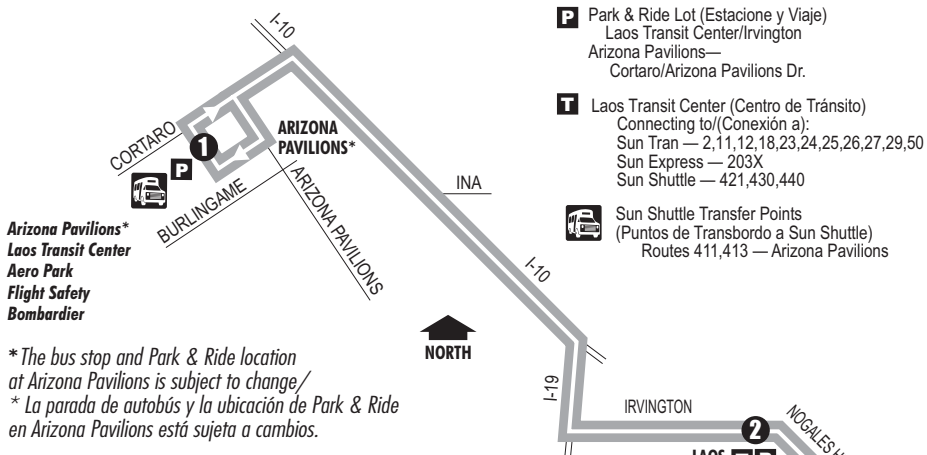

# Route 204X

## NORTHWEST-AERO PARK EXPRESS

### Aero Park Detail/ Detalle de Aero Park

**Passengers must show Raytheon ID to enter Raytheon plant-site**

**AM TRIPS**