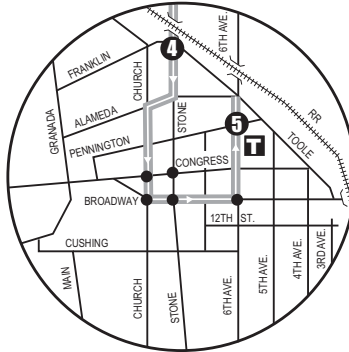

AM Downtown Detail
(Detalle del Centro AM)