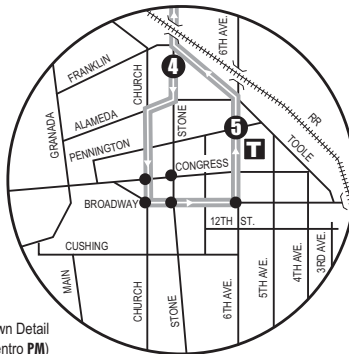

PM Downtown Detail
(Detalle del Centro PM)

AM Downtown Detail
(Detalle del Centro AM)

Southbound Stops

- **Rancho Vistoso/Pusch Mountain View**
  Innovation Park/Vistoso Commerce
  Innovation Park/Tangerine
  Oracle/Hanley
  Oracle/1st Ave (OroValley)
  Oracle/EI Conquistador Way
  Oracle/Linda Vista
  Oracle/Calle Concordia
  Oracle/8851 N Oracle
  Oracle/Mountain Vista
  Oracle/Magee
  Oracle/Suffolk
- **Oracle/Ina**
  Oracle/Orange Grove
- **Oracle/Wetmore**
  Stone/Speedway
- **Stone/Franklin**
  Stone/Alameda
  Church/Pennington
- **6th Ave/Pennington**

Northbound Stops

- **Stone/Franklin**
  Stone/Alameda
  Church/Pennington
- **6th Ave/Pennington**
  Toole/7th Ave
  Stone/Speedway
- **Oracle/Wetmore**
  Oracle/Orange Grove
- **Oracle/Ina**
  Oracle/Suffolk
  Oracle/Magee
  Oracle/Mountain Vista
  Oracle/Hardy
  Oracle/Calle Concordia
  Oracle/Linda Vista
  Oracle/EI Conquistador Way
  Oracle/1st Ave (OroValley)
  Oracle/Hanley
  Innovation Market/Oracle
- **Rancho Vistoso/Pusch Mountain View**

Route 107X M-F / Southbound

Route 107X M-F / Northbound

Rancho Vistoso Park & Ride P	Oracle at Ina	Oracle at Wetmore *	Stone at Franklin *	6th Ave. at Pennington *
1	2	3	4	5
—	—	—	—	—
556	616	625	639	645
626	646	655	709	715
656	716	725	739	745
—	—	—	—	—
426	446	455	509	515
456	516	525	539	545
526	546	555	609	615
556	616	625	639	645

Stone at Franklin	6th Ave. at Pennington	Oracle at Wetmore *	Oracle at Ina *	Rancho Vistoso Park & Ride P
4	5	3	2	1
—	550	605	615	638
—	620	635	645	708
—	650	705	715	738
—	720	735	745	808
—	750	805	815	838
414	420	435	445	508
444	450	505	515	538
—	520	535	545	608
—	550	605	615	638
—	—	—	—	—

*estimated time point, see page 2 for details.