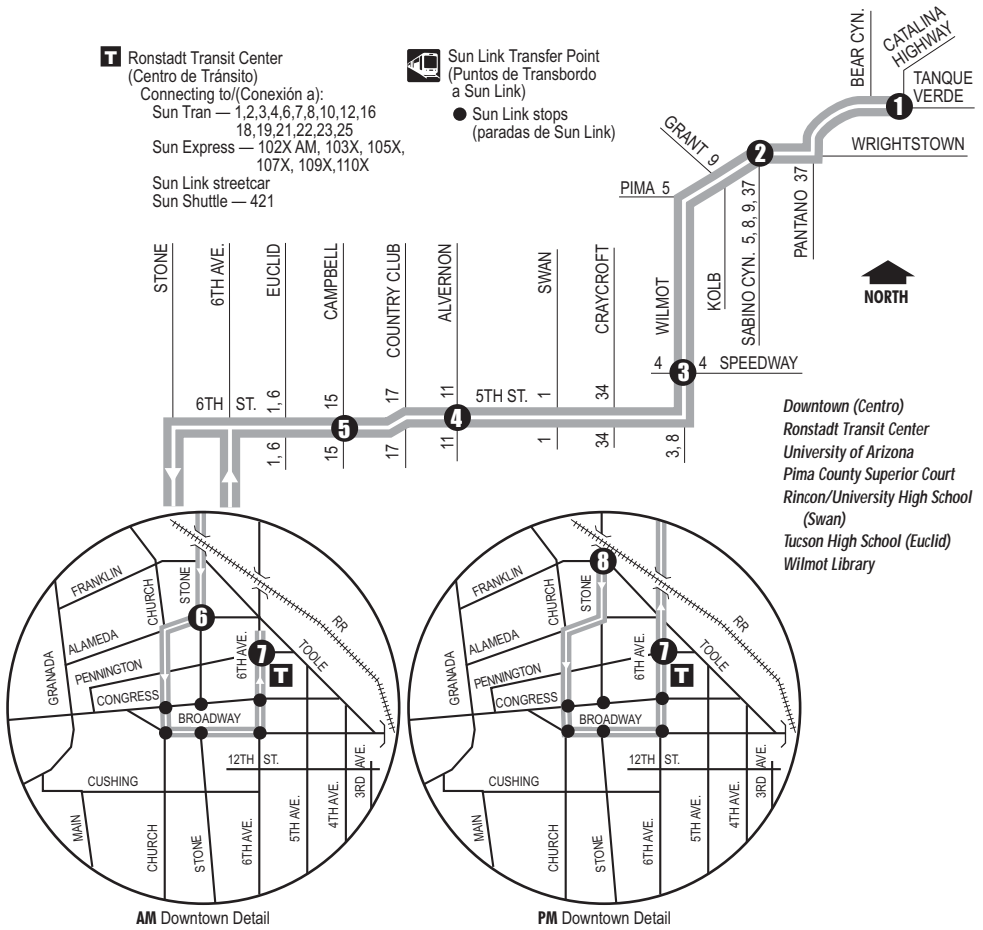

109X

CATALINA HWY-DOWNTOWN EXPRESS

R Ronstadt Transit Center (Centro de Tránsito)
 Connecting to/(Conexión a):
 Sun Tran — 1,2,3,4,6,7,8,10,12,16,18,19,21,22,23,25
 Sun Express — 102X AM, 103X, 105X, 107X, 109X, 110X
 Sun Link streetcar
 Sun Shuttle — 421

S Sun Link Transfer Point (Puntos de Transbordo a Sun Link)
 ● Sun Link stops (paradas de Sun Link)

- Downtown (Centro)
- Ronstadt Transit Center
- University of Arizona
- Pima County Superior Court
- Rincon/University High School (Swan)
- Tucson High School (Euclid)
- Wilmot Library

*estimated time point, see page 2 for details.

Westbound Stops

- Catalina Hwy/Tanque Verde
- Tanque Verde/Lutheran Church
- Tanque Verde/Woodland
- Tanque Verde/Dos Hombres
- Tanque Verde/Paseo
- Rancho Esperanza
- Tanque Verde/Sabino Canyon
- Tanque Verde/Indian Ruins
- Tanque Verde/Grant
- Wilmot/Lee
- Wilmot/Speedway
- 5th St/Wilmot
- 5th St/Craycroft
- 5th St/Swan
- 5th St/Alvernon
- 6th St/Country Club
- 6th St/Campbell
- 6th St/Highland
- 6th St/Euclid
- 6th St/Herbert
- Stone/Franklin
- Stone/Alameda
- Church/Pennington
- 6th Ave/Pennington

Eastbound Stops

- Stone/Franklin
- Stone/Alameda
- Church/Pennington
- 6th Ave/Pennington
- 6th Ave/6th St
- 6th St/Euclid
- 6th St/Highland
- 6th St/Campbell
- 6th St/Country Club
- 5th St/Alvernon
- 5th St/Swan
- 5th St/Craycroft
- Wilmot/5th St
- Wilmot/Speedway
- Tanque Verde/6390 E
- Tanque Verde
- Tanque Verde/Kolb
- Tanque Verde/Camino
- Principal
- Tanque Verde/Indian Ridge
- Tanque Verde/Sabino Canyon
- Tanque Verde/Paseo
- Rancho Esperanza
- Tanque Verde/Camino Pio
- Decimo
- Pantano/Wrightstown
- Tanque Verde/Woodland
- Tanque Verde/Lutheran Church
- Catalina Hwy/Tanque Verde