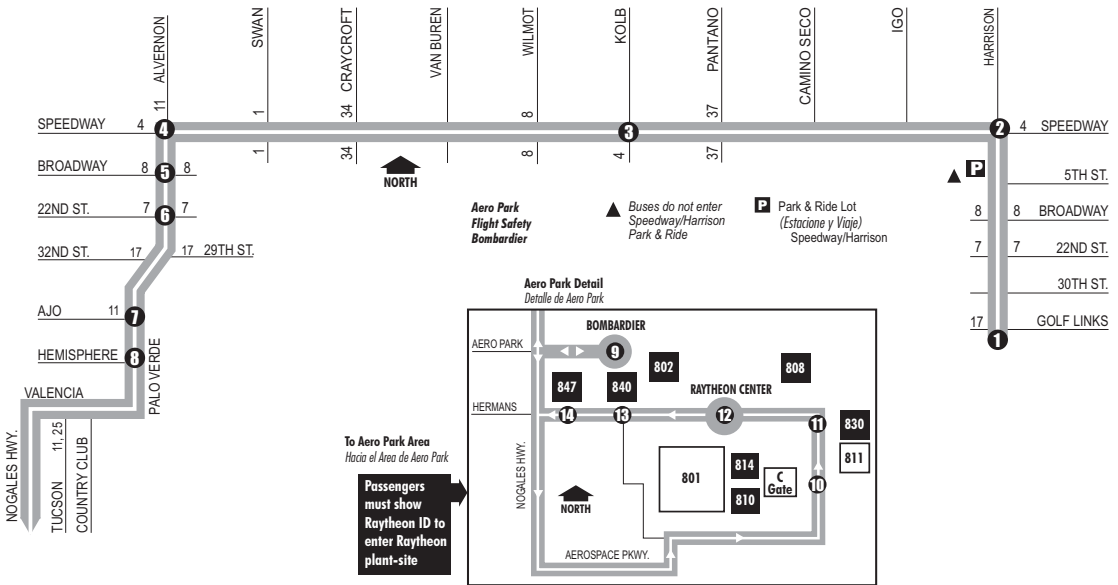

201X

EASTSIDE - AERO PARK EXPRESS

Route 201X M-F / Westbound

AM TRIPS

Harrison at Golf Links 1	Speedway at Harrison 2	Speedway at Kolb 3	Alvernon at Speedway 4	Alvernon at Broadway* 5	Alvernon at 22nd Street* 6	Palo Verde at Ajo 7	Palo Verde at Hemisphere* 8	Bombardier at Aero Park* 9	Raytheon C Gate* 10	Raytheon Bldg. 830* 11	Raytheon Center* 12	Raytheon Bldg. 840* 13	Raytheon Bldg. 847* 14
521 536	529 544	536 551	544 559	547 602	549 604	554 609	559 614	612 627	624 639	626 641	627 642	628 643	630 645

Route 201X M-F / Eastbound

PM TRIPS

Raytheon C Gate 10	Raytheon Bldg. 830 11	Raytheon Center 12	Raytheon Bldg. 840 13	Raytheon Bldg. 847 14	Bombardier at Aero Park 9	Palo Verde at Hemisphere* 8	Palo Verde at Ajo 7	Alvernon at 22nd Street* 6	Alvernon at Broadway* 5	Speedway at Alvernon* 4	Speedway at Kolb* 3	Harrison at Speedway* 2	Harrison at Golf Links* 1
340 440	342 442	343 443	344 444	346 446	352 452	401 501	408 508	412 512	415 515	418 518	433 533	442 542	449 549

*estimated time point, see page 2 for details.

Westbound Stops

- Harrison/Golf Links
- Harrison/Harrison Circle
- Harrison/29th St
- Harrison/Palm Tree
- Harrison/Topout Peak
- Harrison/22nd St
- Harrison/Broadway
- Harrison/Harrison Park Apts
- Harrison/5th St
- Harrison/Rosewood
- Speedway/Harrison
- Speedway/Palms Park
- Speedway/Camino Seco
- Speedway/Woodridge Apts
- Speedway/Maguire
- Speedway/Pantano
- Speedway/Grady
- Speedway/Prudence
- Speedway/Kolb
- Speedway/El Dorado

Eastbound Stops

- Raytheon C Gate
- Raytheon Bldg 830
- Raytheon Center
- Raytheon Bldg 840
- Raytheon Bldg 847
- Bombardier/Aeropark
- Aero Park/Flight Safety
- Valencia/Tucson
- Valencia/Country Club
- Palo Verde/Hemisphere
- Palo Verde/Ajo
- Alvernon/29th St
- Alvernon/22nd St
- Alvernon/Hayne
- Alvernon/Broadway
- Speedway/Alvernon
- Speedway/Swan
- Speedway/Craycroft
- Speedway/Van Buren
- Speedway/Rook