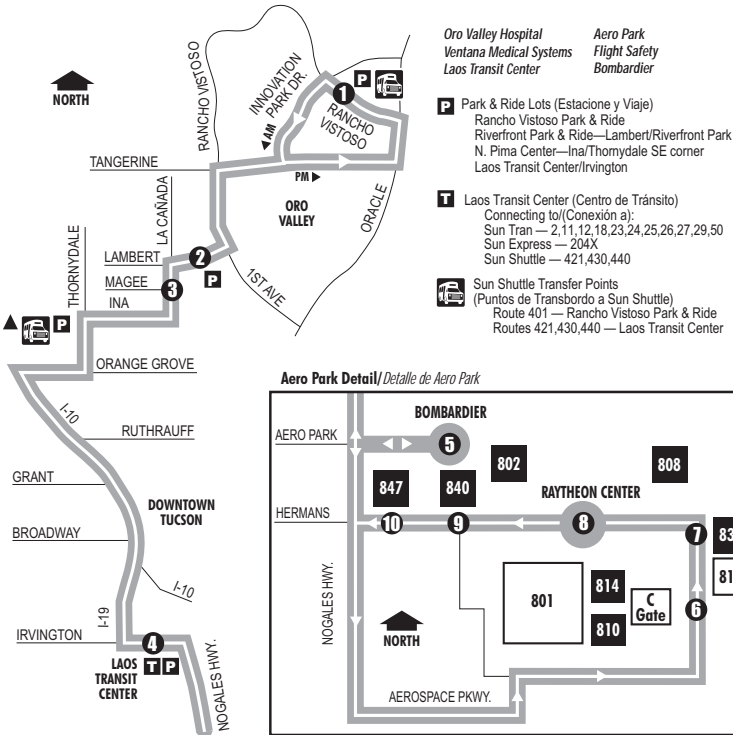

203X

**ORO VALLEY-AERO PARK EXPRESS**

Oro Valley Hospital  
Ventana Medical Systems  
Laos Transit Center

Aero Park  
Flight Safety  
Bombardier

**P** Park & Ride Lots (Estacione y Viaje)  
Rancho Vistoso Park & Ride  
Riverfront Park & Ride—Lambert/Riverfront Park  
N. Pima Center—Ina/Thornydale SE corner  
Laos Transit Center/Irvington

**T** Laos Transit Center (Centro de Tránsito)  
Connecting to/(Conexión a):  
Sun Tran — 2,11,12,18,23,24,25,26,27,29,50  
Sun Express — 204X  
Sun Shuttle — 421,430,440

**TS** Sun Shuttle Transfer Points  
(Puntos de Transbordo a Sun Shuttle)  
Route 401 — Rancho Vistoso Park & Ride  
Routes 421,430,440 — Laos Transit Center

**Aero Park Detail/ Detalle de Aero Park**

▲ The bus stops at Oldfather, Camino de la Cruz, & Meredith will not be serviced during I-10 construction detour/ No habra servicio a las paradas de autobus en Oldfather, Camino de la Cruz, y Meredith durante la construccion-desvio de I-10.

Passengers must show Raytheon ID to enter Raytheon plant-site

**Southbound Stops**

- Rancho Vistoso/ Pusch Mountain View**
- Innovation Park/ Vistoso Commerce
- Lambert/Riverfront Park**
- La Cañada/Lambert
- La Cañada/Overton
- La Cañada/Magee**
- Ina/La Cañada
- Ina/Express Care
- Ina/La Cholla
- Ina/Crystal Cave
- Ina/Shannon
- Ina/Camino De La Tierra
- Thornydale/Ina
- Irvington/ Laos Transit Center**
- Bombardier/Aeropark**
- Aero Park/Flight Safety
- Raytheon C Gate**
- Raytheon Bldg 830**
- Raytheon Center**
- Raytheon Bldg 840**
- Raytheon Bldg 847**