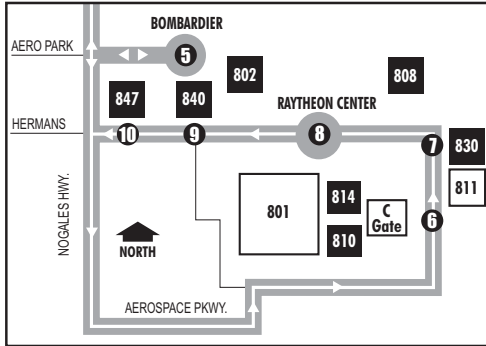

203X

**ORO VALLEY-AERO PARK EXPRESS**

Oro Valley Hospital  
Ventana Medical Systems  
Laos Transit Center

Aero Park  
Flight Safety  
Bombardier

**P** Park & Ride Lots (Estacione y Viaje)  
Rancho Vistoso Park & Ride  
Riverfront Park & Ride—Lambert/Riverfront Park  
N. Pima Center—Ina/Thornydale SE corner  
Laos Transit Center/Irvington

**T** Laos Transit Center (Centro de Tránsito)  
Connecting to/(Conexión a):  
Sun Tran — 2,11,12,18,23,24,25,26,27,29,50  
Sun Express — 204X  
Sun Shuttle — 421,430,440

**TS** Sun Shuttle Transfer Points  
(Puntos de Transbordo a Sun Shuttle)  
Route 401 — Rancho Vistoso Park & Ride  
Routes 421,430,440 — Laos Transit Center

**Aero Park Detail/ Detalle de Aero Park**

▲ The bus stops at Oldfather, Camino de la Cruz, & Meredith will not be serviced during I-10 construction detour/ No habra servicio a las paradas de autobus en Oldfather, Camino de la Cruz, y Meredith durante la construccion-desvio de I-10.

Passengers must show Raytheon ID to enter Raytheon plant-site

**Southbound Stops**

- Rancho Vistoso/ Pusch Mountain View**
- Innovation Park/ Vistoso Commerce
- Lambert/Riverfront Park**
- La Cañada/Lambert
- La Cañada/Overton
- La Cañada/Magee**
- Ina/La Cañada
- Ina/Express Care
- Ina/La Cholla
- Ina/Crystal Cave
- Ina/Shannon
- Ina/Camino De La Tierra
- Thornydale/Ina
- Irvington/ Laos Transit Center**
- Bombardier/Aeropark**
- Aero Park/Flight Safety
- Raytheon C Gate**
- Raytheon Bldg 830**
- Raytheon Center**
- Raytheon Bldg 840**
- Raytheon Bldg 847**