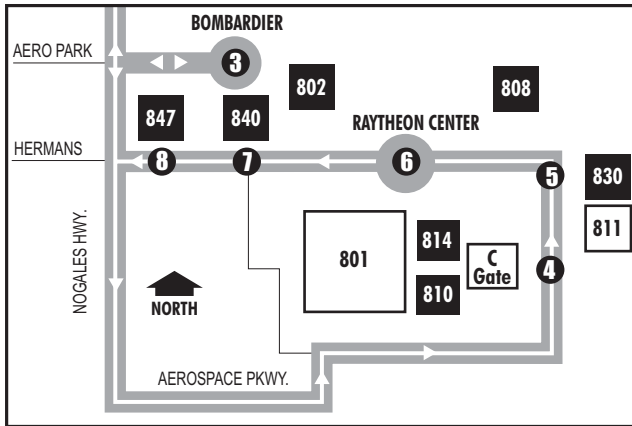

204X

NORTHWEST - AERO PARK EXPRESS

This Park & Ride location is temporary. Sun Tran will notify riders of new location as soon as it's available.

Crossroads at Silverbell District Park
Laos Transit Center
Aero Park
Flight Safety
Bombardier

Aero Park Detail/Detalle de Aero Park

Passengers must show Raytheon ID to enter Raytheon plant-site

AM TRIPS

Route 204X M-F / Southbound

P Crossroads at Silverbell Park	P Irvington at Laos Center *	* Bombardier at Aero Park	* Raytheon "C" Gate	* Raytheon Bldg. 830	* Raytheon Center	* Raytheon Bldg. 840	* Raytheon Bldg. 847
1	2	3	4	5	6	7	8
517 547 647	543 613 713	557 627 727	609 639 739	611 641 741	612 642 742	613 643 743	615 645 745

Southbound Stops

Crossroads at Silverbell Park
Irvington/Laos Transit Center
Bombardier/Aeropark
Aero Park/Flight Safety
Raytheon C Gate
Raytheon Building 830
Raytheon Center
Raytheon Building 840
Raytheon Building 847

PM TRIPS

Route 204X M-F / Northbound

P Crossroads at Silverbell Park *	P Irvington at Laos Center *	* Bombardier at Aero Park	* Raytheon Bldg. 847	* Raytheon Bldg. 840	* Raytheon Center	* Raytheon Bldg. 830	* Raytheon "C" Gate
1	2	3	4	5	6	7	4
432 532 632	406 506 606	352 452 552	346 446 546	344 444 544	343 443 543	342 442 542	340 440 540