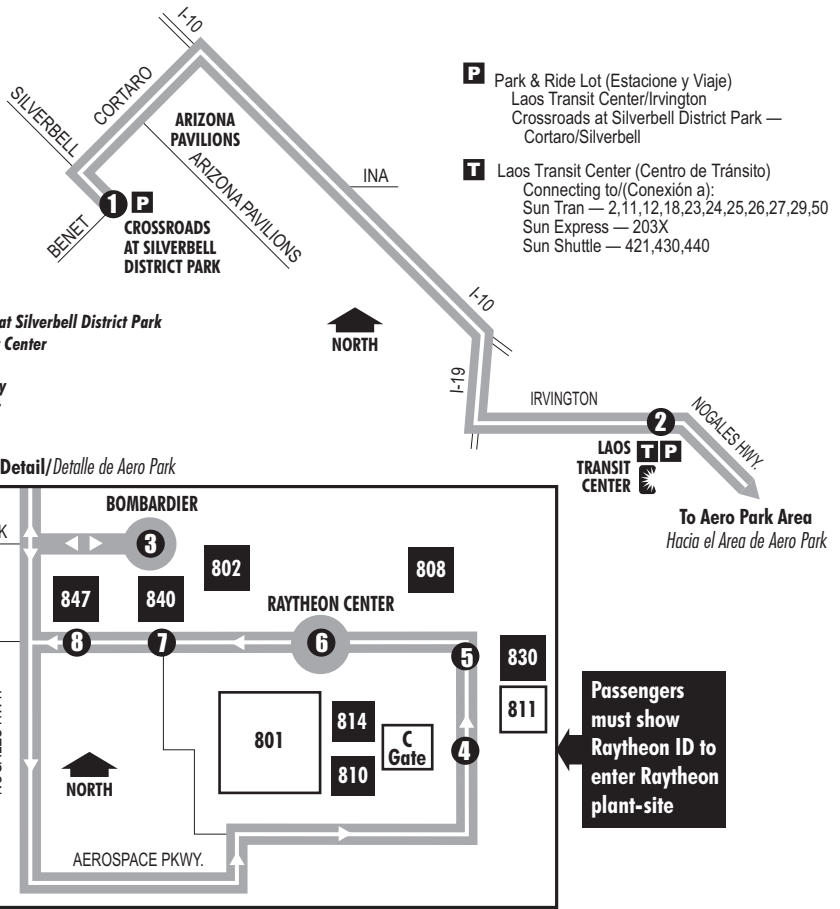

204X

NORTHWEST - AERO PARK EXPRESS

This Park & Ride location is temporary. Sun Tran will notify riders of new location as soon as it's available.

AM TRIPS

Route 204X M-F / Southbound

Crossroads at Silverbell Park P	Irvington at Laos Center P *	Bombardier at Aero Park *	Raytheon "C" Gate *	Raytheon Bldg. 830 *	Raytheon Center *	Raytheon Bldg. 840 *	Raytheon Bldg. 847 *
1	2	3	4	5	6	7	8
517	543	557	609	611	612	613	615
547	613	627	639	641	642	643	645
647	713	727	739	741	742	743	745

Southbound Stops

- Crossroads at Silverbell Park
- Irvington/Laos Transit Center
- Bombardier/Aeropark
- Aero Park/Flight Safety
- Raytheon C Gate
- Raytheon Building 830
- Raytheon Center
- Raytheon Building 840
- Raytheon Building 847

PM TRIPS

Route 204X M-F / Northbound

Raytheon "C" Gate	Raytheon Bldg. 830	Raytheon Center	Raytheon Bldg. 840	Raytheon Bldg. 847	Bombardier at Aero Park	Irvington at Laos Center P *	Crossroads at Silverbell Park P *
4	5	6	7	8	3	2	1
340	342	343	344	346	352	406	432
440	442	443	444	446	452	506	532
540	542	543	544	546	552	606	632

Northbound Stops

- Raytheon C Gate
- Raytheon Building 830
- Raytheon Center
- Raytheon Building 840
- Raytheon Building 847
- Bombardier/Aeropark
- Aero Park/Flight Safety
- Irvington/9th Ave (Irvington at Laos)
- Crossroads at Silverbell Park