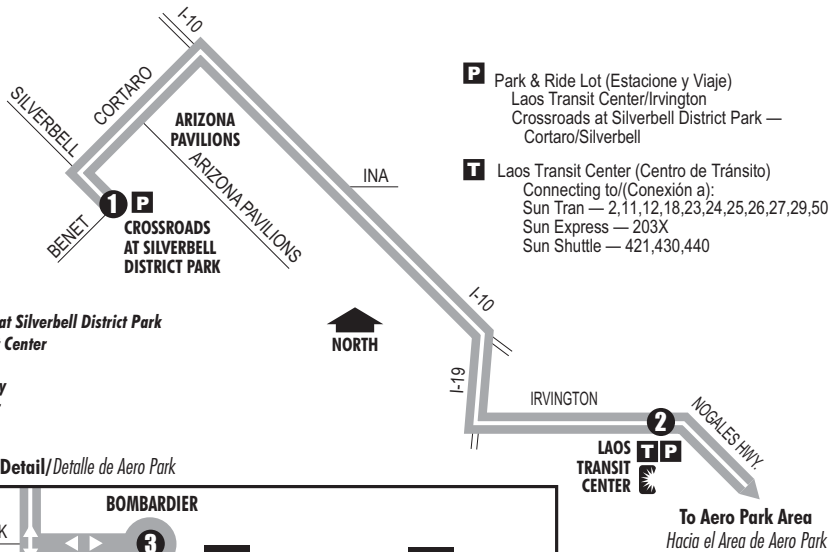

204X

NORTHWEST - AERO PARK EXPRESS

This Park & Ride location is temporary. Sun Tran will notify riders of new location as soon as it's available.

Crossroads at Silverbell District Park
Laos Transit Center
Aero Park
Flight Safety
Bombardier

Aero Park Detail/Detalle de Aero Park

Passengers must show Raytheon ID to enter Raytheon plant-site

AM TRIPS

Route 204X M-F / Southbound

P Crossroads at Silverbell Park	P Irvington at Laos Center *	* Bombardier at Aero Park	* Raytheon "C" Gate	* Raytheon Bldg. 830	* Raytheon Center	* Raytheon Bldg. 840	* Raytheon Bldg. 847
1	2	3	4	5	6	7	8
517 547 647	543 613 713	557 627 727	609 639 739	611 641 741	612 642 742	613 643 743	615 645 745

Southbound Stops

Crossroads at Silverbell Park
Irvington/Laos Transit Center
Bombardier/Aeropark
Aero Park/Flight Safety
Raytheon C Gate
Raytheon Building 830
Raytheon Center
Raytheon Building 840
Raytheon Building 847

PM TRIPS

Route 204X M-F / Northbound

P Crossroads at Silverbell Park *	P Irvington at Laos Center *	* Bombardier at Aero Park	* Raytheon Bldg. 847	* Raytheon Bldg. 840	* Raytheon Center	* Raytheon Bldg. 830	* Raytheon "C" Gate
1	2	3	4	5	6	7	4
432 532 632	406 506 606	352 452 552	346 446 546	344 444 544	343 443 543	342 442 542	340 440 540