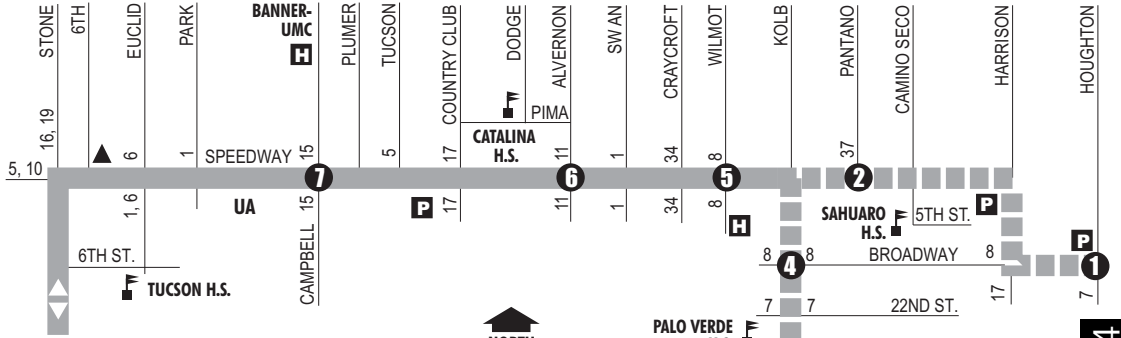

Route
4

SPEEDWAY

See Downtown Details
(Vea el mapa detallado del
Centro de La Ciudad)

- Downtown (Centro)**
- Ronstadt Transit Center
- The University of Arizona
- Banner-University
Medical Center
- Sun Station Post Office
- Himmel Park
- Himmel Park Library
- DIRECT Center for Independence
- Palo Verde High School

- ▲ Westbound Route 4 does not
service Speedway/6th NE.
- Eastbound Route 4 does not
service Golf Links/Kolb SE at Park
& Ride, only inside Park & Ride.

Downtown Detail
(Detalle del Centro)

- P** Park & Ride Lots (Estacione y Viaje)
1st St./Treat
Sun Tran Park & Ride Lot Golf Links/Kolb
Sun Tran Park & Ride Lot Speedway/Harrison
Sun Tran Park & Ride Lot Houghton/Broadway
- T** Ronstadt Transit Center (Centro de Tránsito)
Connecting to/(Conexión a):
Sun Tran — 1, 2, 3, 6, 7, 8, 10, 12, 16, 18, 19, 21, 22, 23, 25
Sun Express — 102X AM, 103X, 105X, 107X,
109X, 110X
Sun Link streetcar
Sun Shuttle — 421
- Sun Shuttle Transfer Points
(Puntos de Transbordo a Sun Shuttle)
Route 421 — Ronstadt Transit Center
Route 450 — Golf Links/Kolb Park & Ride
- Sun Link Transfer Point
(Puntos de Transbordo a Sun Link)
● Sun Link stops (paradas de Sun Link)
- ■ ■ Designated trips only
(Viajes designados solamente)