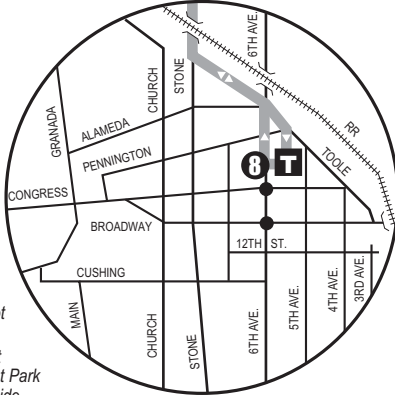

Route
4

SPEEDWAY

See Downtown Details
(Vea el mapa detallado del
Centro de La Ciudad)

- Downtown (Centro)**
- Ronstadt Transit Center
- The University of Arizona
- Banner-University
Medical Center
- Sun Station Post Office
- Himmel Park
- Himmel Park Library
- DIRECT Center for Independence
- Palo Verde High School

- ▲ Westbound Route 4 does not
service Speedway/6th NE.
- Eastbound Route 4 does not
service Golf Links/Kolb SE at Park
& Ride, only inside Park & Ride.

Downtown Detail
(Detalle del Centro)

- P** Park & Ride Lots (Estacione y Viaje)
1st St./Treat
Sun Tran Park & Ride Lot Golf Links/Kolb
Sun Tran Park & Ride Lot Speedway/Harrison
Sun Tran Park & Ride Lot Houghton/Broadway
- T** Ronstadt Transit Center (Centro de Tránsito)
Connecting to/(Conexión a):
Sun Tran — 1, 2, 3, 6, 7, 8, 10, 12, 16, 18, 19, 21, 22, 23, 25
Sun Express — 102X AM, 103X, 105X, 107X,
109X, 110X
Sun Link streetcar
Sun Shuttle — 421
- Sun Shuttle Transfer Points
(Puntos de Transbordo a Sun Shuttle)
Route 421 — Ronstadt Transit Center
Route 450 — Golf Links/Kolb Park & Ride
- Sun Link Transfer Point
(Puntos de Transbordo a Sun Link)
● Sun Link stops (paradas de Sun Link)
- ■ ■ Designated trips only
(Viajes designados solamente)