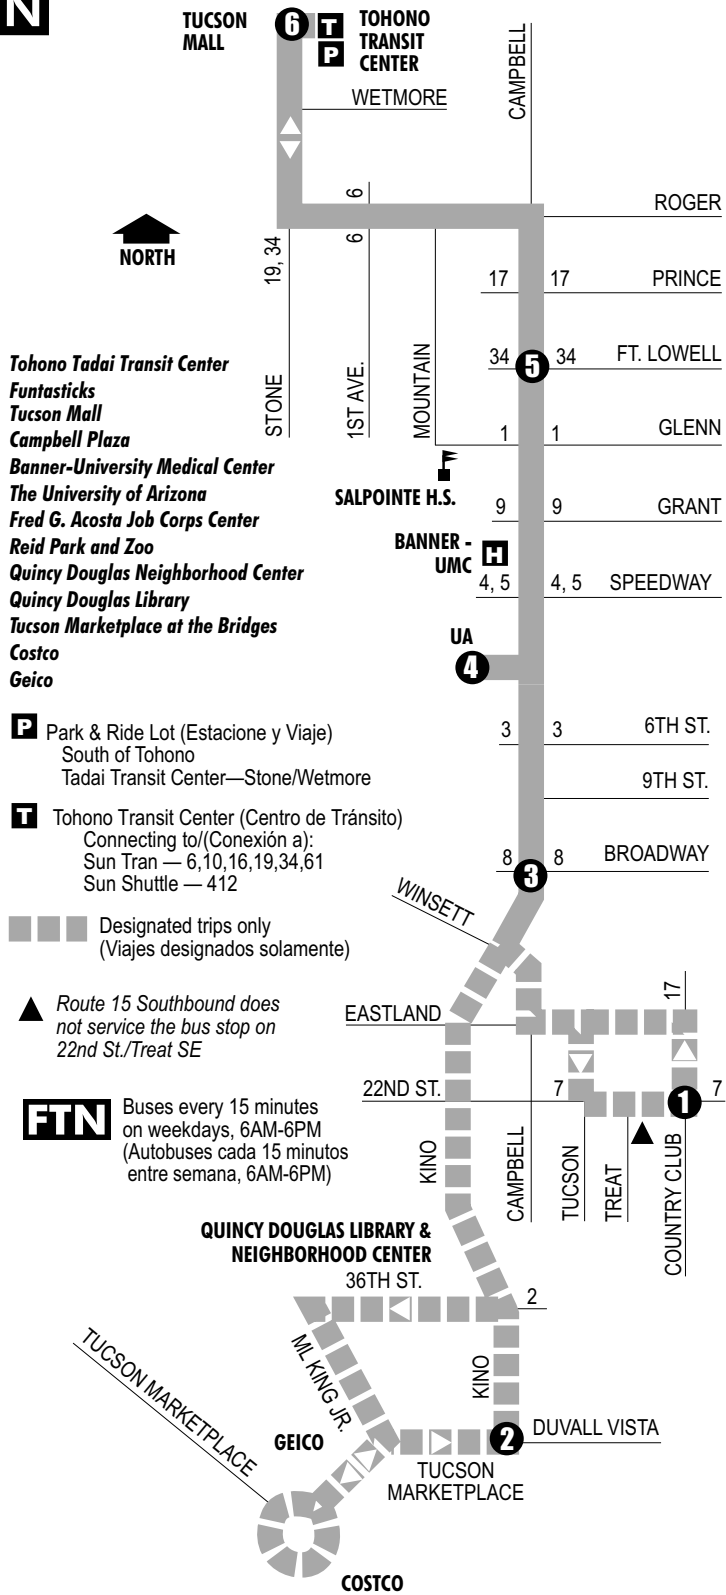

Route 15 FTN

CAMPBELL

- Tohono Tadaí Transit Center
- Funtasticks
- Tucson Mall
- Campbell Plaza
- Banner-University Medical Center
- The University of Arizona
- Fred G. Acosta Job Corps Center
- Reid Park and Zoo
- Quincy Douglas Neighborhood Center
- Quincy Douglas Library
- Tucson Marketplace at the Bridges
- Costco
- Geico

P Park & Ride Lot (Estacione y Viaje)
 South of Tohono
 Tadaí Transit Center—Stone/Wetmore

T Tohono Transit Center (Centro de Tránsito)
 Connecting to/(Conexión a):
 Sun Tran — 6,10,16,19,34,61
 Sun Shuttle — 412