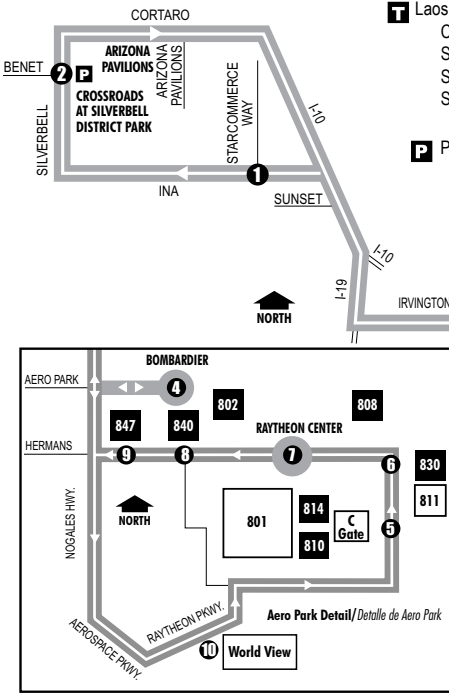

NORTHWEST - AERO PARK EXPRESS

204X

T Laos Transit Center (Centro de Tránsito)
 Connecting to/(Conexión a):
 Sun Tran — 2,11,12,18,23,24,25,26,27,29,50
 Sun Express — 203X
 Sun Shuttle — 421,430,440

P Park & Ride Lot (Estacione y Viaje)
 Laos Transit Center/Irvington
 Crossroads at Silverbell District Park —
 Cortaro/Silverbell

Sun Shuttle Transfer Points
 (Puntos de Transbordo a Sun Shuttle)
 Routes 421,430,440 — Laos Transit Center

To Aero Park Area
 Hacia el Area de Aero Park

Only authorized riders can enter Raytheon Facility

Crossroads at Silverbell District Park
Laos Transit Center
Aero Park
Flight Safety
Bombardier

Route 204X M-F / Southbound

AM TRIPS

Stop	1	2	3	4	5	6	7	8	9
Ina at Starcommerce Way									
Silverbell at Crossroads at Silverbell District Park									
Irvington at Laos Center									
Bombardier at Aero Park									
Raytheon "C" Gate	513	518	543	557	609	611	612	613	615
Raytheon Bldg. 830	543	548	613	627	639	641	642	643	645
Raytheon Center	643	648	713	727	739	741	742	743	745

Route 204X M-F / Northbound

PM TRIPS

Stop	10	5	6	7	8	9	4	3	2
World View									
Raytheon "C" Gate									
Raytheon Bldg. 830									
Raytheon Center									
Raytheon Bldg. 840									
Raytheon Bldg. 847									
Bombardier at Aero Park									
Irvington at Laos Center									
Silverbell at Crossroads at Silverbell District Park									
World View	330	340	342	343	344	346	352	406	432
Raytheon "C" Gate	430	440	442	443	444	446	452	506	532
Raytheon Bldg. 830	530	540	542	543	544	546	552	606	632