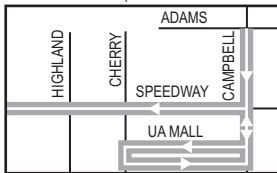

Sun Shuttle Transfer Points  
 (Puntos de Transbordo a Sun Shuttle)  
 Route 401 — Ina/Oracle  
 Route 412 — Thornydale/Ina  
 Lowe's Regency Plaza  
 Route 421 — Ronstadt Transit Center

*Downtown (Centro)*  
 Ronstadt Transit Center  
 Pima County Superior Court  
 Banner - University  
 Medical Center  
 The University of Arizona  
 Foothills Mall

▲ The bus stops at Oldfather, Camino de la Cruz, & Meredith will not be serviced during I-10 construction detour/ *No habrá servicio a las paradas de autobús en Oldfather, Camino de la Cruz, y Meredith durante la construcción-desvío de I-10.*

AM Downtown Detail  
 (Detalle del Centro AM)

PM Downtown Detail  
 (Detalle del Centro PM)

UA Mall AM Detail (UA Mall Detalle de AM)

UA Mall PM Detail (UA Mall Detalle de PM)