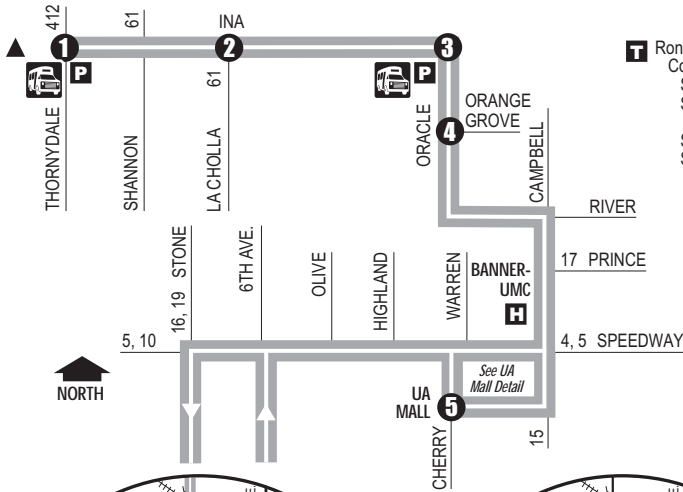

## NORTHWEST-DOWNTOWN EXPRESS

**T** Ronstadt Transit Center (Centro de Tránsito)  
 Connecting to/(Conexión a):  
 Sun Tran — 1,2,3,4,6,7,8,10,12,16,18,19,21,22,23,25  
 Sun Express — 102X AM, 103X, 105X, 107X,  
 109X, 110X  
 Sun Link streetcar  
 Sun Shuttle — 421

**P** Park & Ride Lots (Estacione y Viaje)  
 North Pima Center—  
 Ina/Thornydale  
 Ina/Via Ponte

Sun Link Transfer Point  
 (Puntos de Transbordo a Sun Link)  
 ● Sun Link stops (paradas de Sun Link)

Sun Shuttle Transfer Points  
 (Puntos de Transbordo a Sun Shuttle)  
 Route 401 — Ina/Oracle  
 Route 412 — Thornydale/Ina  
 Lowe's Regency Plaza  
 Route 421 — Ronstadt Transit Center

*Downtown (Centro)*  
 Ronstadt Transit Center  
 Pima County Superior Court  
 Banner - University  
 Medical Center  
 The University of Arizona  
 Foothills Mall

### Route 103X M-F/Northbound

	1	2	3	4	5	6	7	6	7	5	4	3	2	1	
	Ina at Thornydale	Ina at La Cholla	Oracle at Ina	Oracle at Orange Grove	UA Mall	Stone at Franklin	6th Ave. at Pennington	Stone at Franklin	6th Ave. at Pennington	UA Mall	Oracle at Orange Grove	Ina at Oracle	Ina at La Cholla	Thornydale at Ina	
<b>AM TRIPS</b>	605	612	*618	*621	*645	*656	*701	415	421	434	*500	*503	*509	*515	<b>PM TRIPS</b>
	705	712	*718	*721	*745	*756	*801	515	521	534	*600	*603	*609	*615	