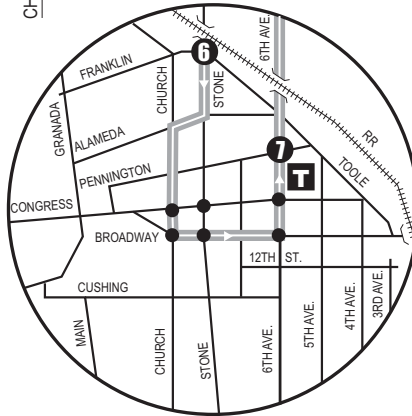

PM Downtown Detail
(Detalle del Centro PM)