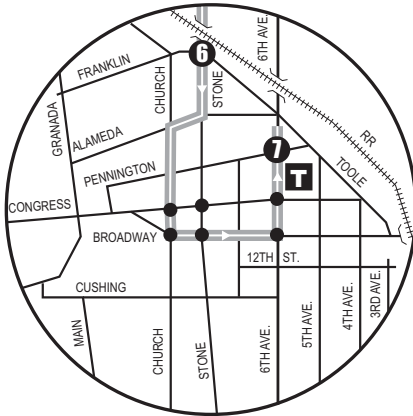

AM Downtown Detail
(Detalle del Centro AM)