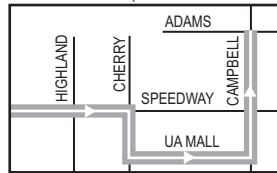

Sun Shuttle Transfer Points  
 (Puntos de Transbordo a Sun Shuttle)  
 Route 401 — Ina/Oracle  
 Route 412 — Thornydale/Ina  
 Lowe's Regency Plaza  
 Route 421 — Ronstadt Transit Center

*Downtown (Centro)*  
 Ronstadt Transit Center  
 Pima County Superior Court  
 Banner - University  
 Medical Center  
 The University of Arizona  
 Foothills Mall

AM Downtown Detail  
 (Detalle del Centro AM)

PM Downtown Detail  
 (Detalle del Centro PM)

UA Mall AM Detail (UA Mall Detalle de AM)

UA Mall PM Detail (UA Mall Detalle de PM)

### Route 103X M-F/Southbound

### Route 103X M-F/Northbound

	1	2	3	4	5	6	7	6	7	5	4	3	2	1	
	Ina at Thornydale	Ina at La Cholla	Oracle at Ina	Oracle at Orange Grove	UA Mall	Stone at Franklin	6th Ave. at Pennington	Stone at Franklin	6th Ave. at Pennington	UA Mall	Oracle at Orange Grove	Ina at Oracle	Ina at La Cholla	Thornydale at Ina	
<b>AM TRIPS</b>	605	612	*618	*621	*645	*656	*701	415	421	434	*500	*503	*509	*515	<b>PM TRIPS</b>
	705	712	*718	*721	*745	*756	*801	515	521	534	*600	*603	*609	*615	