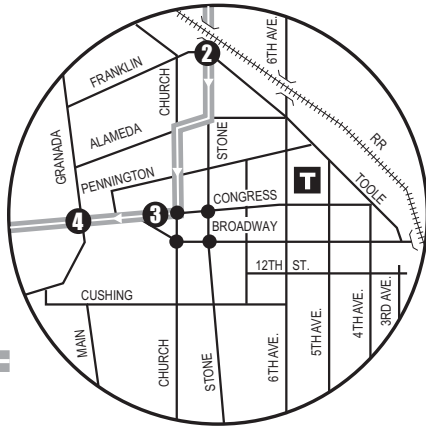

# Route 104X

## MARANA-DOWNTOWN EXPRESS

AM Downtown Detail  
(Detalle del Centro AM)

PM Downtown Detail  
(Detalle del Centro PM)

**Downtown (Centro)**  
Pima County Superior Court  
State/Federal Building  
Arizona Pavilions

**P** Park & Ride Lot (Estacione y Viaje)  
Arizona Pavilions—  
Cortaro/Arizona Pavilions Dr.

**☐** Sun Link Transfer Point  
(Puntos de Transbordo a Sun Link)  
● Sun Link stops (paradas de Sun Link)

### Route 104X M-F / Southbound