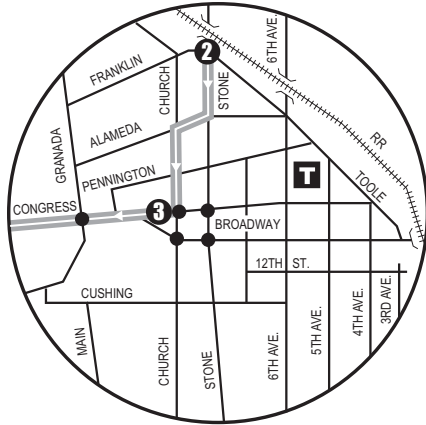

# Route 104X

## MARANA-DOWNTOWN EXPRESS

AM Downtown Detail  
(Detalle del Centro AM)

PM Downtown Detail  
(Detalle del Centro PM)

**Downtown (Centro)**  
Pima County Superior Court  
State/Federal Building  
Arizona Pavilions

**P** Park & Ride Lot (Estacione y Viaje)  
Arizona Pavilions—  
Cortaro/Arizona Pavilions Dr.

**☐** Sun Link Transfer Point  
(Puntos de Transbordo a Sun Link)  
● Sun Link stops (paradas de Sun Link)

### Route 104X M-F / Southbound