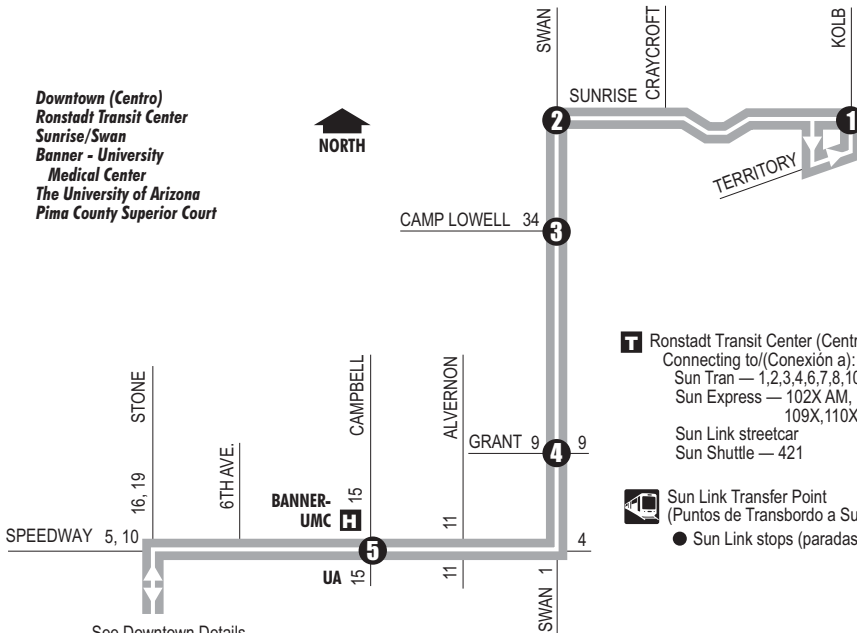

# Route 105X

## FOOTHILLS-DOWNTOWN EXPRESS

**Downtown (Centro)**  
**Ronstadt Transit Center**  
**Sunrise/Swan**  
**Banner - University**  
**Medical Center**  
**The University of Arizona**  
**Pima County Superior Court**

Sun Link Transfer Point  
 (Puntos de Transbordo a Sun Link)  
 ● Sun Link stops (paradas de Sun Link)

See Downtown Details  
 (Vea el mapa detallado del Centro de La Ciudad)

**AM Downtown Detail**  
 (Detalle del Centro AM)

### Route 105X M-F / Southbound Route 105X M-F / Northbound

	1	2	3	4	5	6	7	8	9	10	11	12	13
<b>AM TRIPS</b>	Sunrise at Kolb	Swan at Sunrise	Swan at Camp Lowell	Swan at Grant	Speedway at Campbell	6th Ave. at Pennington	Stone at Franklin	6th Ave. at Pennington	Speedway at Campbell	Swan at Grant	Swan at Camp Lowell	Sunrise at Swan	Sunrise at Kolb
	615	620	*625	*628	*638	*650	440	447	*500	*513	*515	*520	*528
	640	647	*652	*655	*705	*720	510	520	*536	*550	*553	*558	*606
	706	713	*721	*724	*735	*750	540	547	*600	*613	*616	*621	*628