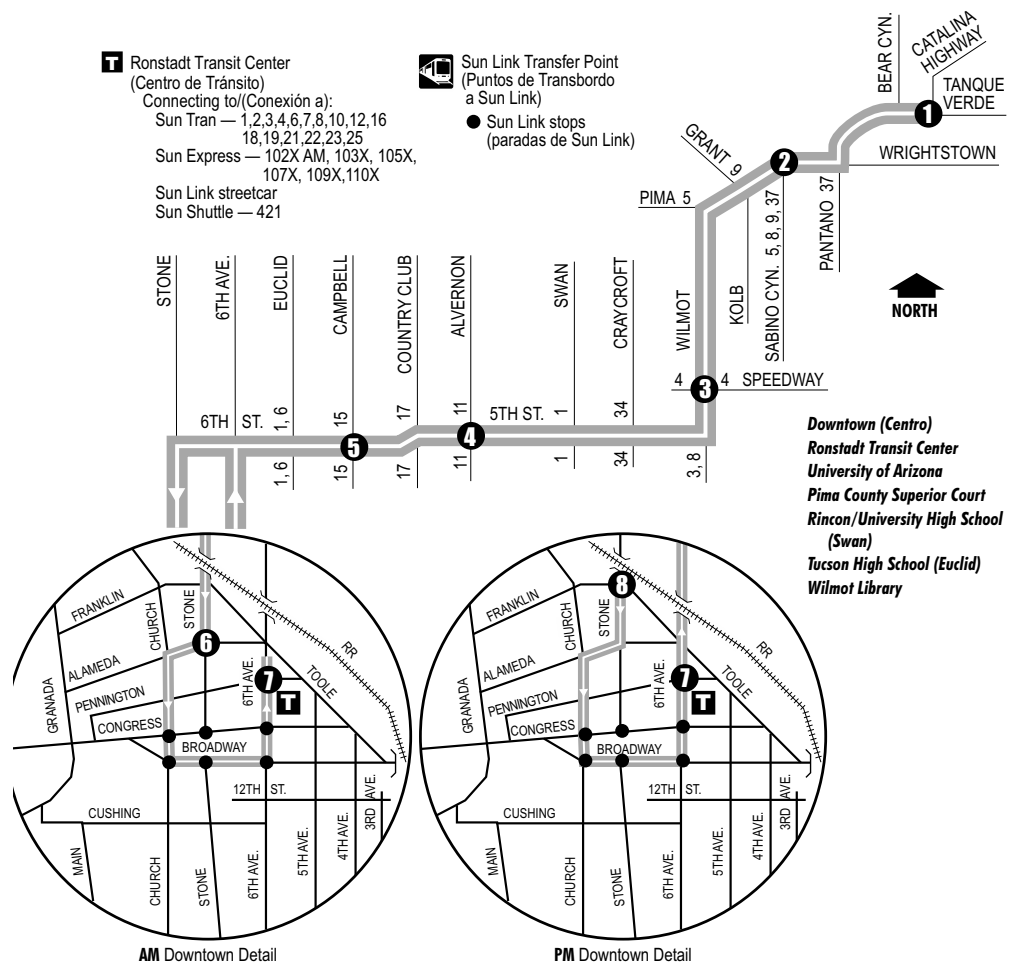

Route 109X

CATALINA HWY-DOWNTOWN EXPRESS

SUN TRAIN Effective February 8, 2018

T Ronstadt Transit Center (Centro de Tránsito)
 Connecting to (Conexión a):
 Sun Tran — 1,2,3,4,6,7,8,10,12,16,18,19,21,22,23,25
 Sun Express — 102X AM, 103X, 105X, 107X, 109X, 110X
 Sun Link streetcar
 Sun Shuttle — 421

Sun Link Transfer Point
 (Puntos de Transbordo a Sun Link)
 ● Sun Link stops (paradas de Sun Link)

- Downtown (Centro)
- Ronstadt Transit Center
- University of Arizona
- Pima County Superior Court
- Rincon/University High School (Swan)
- Tucson High School (Euclid)
- Wilmot Library

Route 109X M-F / Westbound | Route 109X M-F / Eastbound

AM TRIPS	1	2	3	4	5	6	7	8	9	10	11	12	13	14	15	16	17	18	19	PM TRIPS	
	Catalina Hwy. at Tanque Verde	Tanque Verde at Sabino Cyn.	Wilmot at Speedway	5th Street at Alvernon	6th Street at Campbell	Stone at Alameda	6th Ave. at Pennington	Stone at Franklin	6th Ave. at Pennington	6th Street at Campbell	5th Street at Alvernon	Wilmot at Speedway	Tanque Verde at Sabino Cyn.	Catalina Hwy. at Tanque Verde							
	606	613	619	*631	*638	*644	*650	410	414	*423	*430	*442	*448	*457							
	636	643	649	*701	*708	*714	*720	440	444	*453	*500	*512	*518	*527							
	706	713	719	*731	*738	*744	*750	510	514	*523	*530	*542	*548	*557							

* Estimated times/Tiempo Aproximado

Westbound Stops

- Catalina Hy/Tanque Verde
- Tanque Verde/Lutheran Church
- Tanque Verde/Woodland
- Tanque Verde/Dos Hombres
- Tanque Verde/Pso Rancho Esperanza
- Tanque Verde/Sabino Canyon**
- Tanque Verde/Indian Ruins
- Tanque Verde/Grant
- Wilmot/Lee
- Wilmot/Speedway**
- 5th St/Wilmot
- 5th St/Craycroft
- 5th St/Swan
- 5th St/Alvernon**
- 6th St/Country Club
- 6th St/Campbell**
- 6th St/Highland
- 6th St/Euclid
- Stone/Franklin
- Stone/Alameda**
- Church/Pennington
- 6th Av/Pennington**