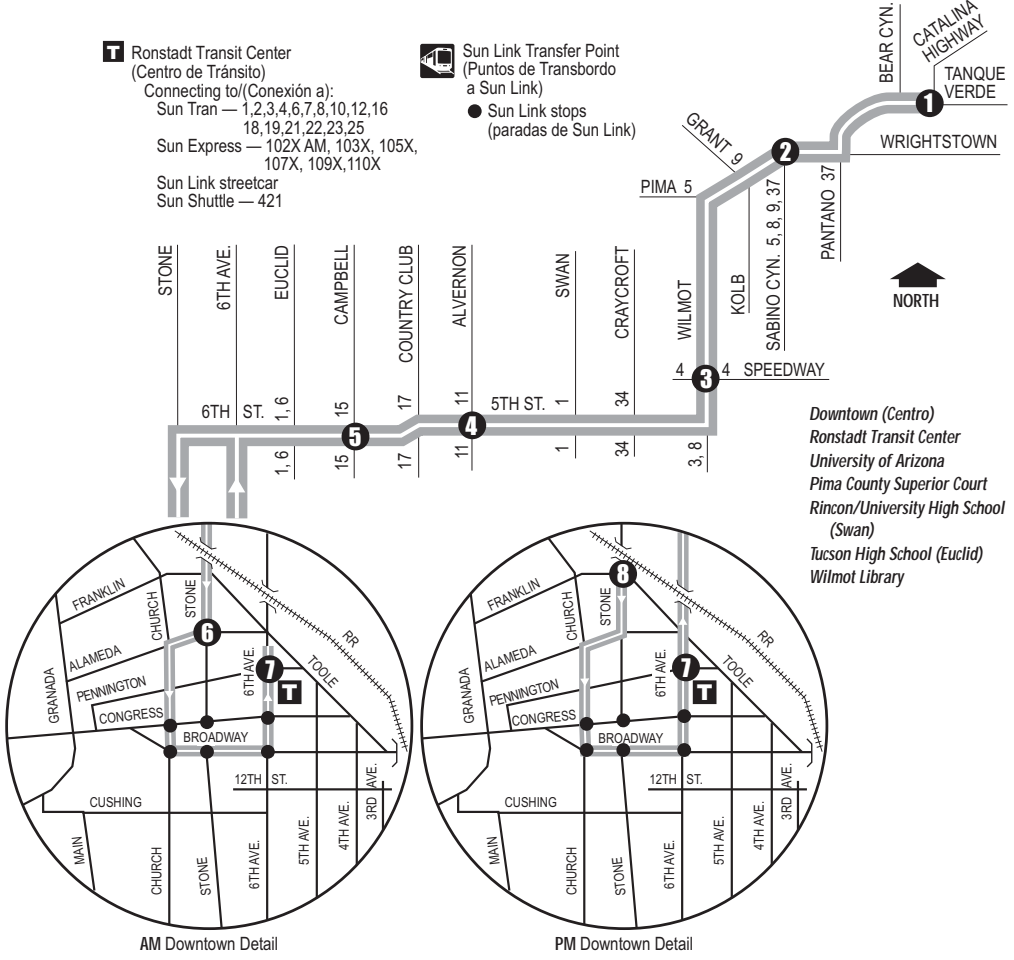

Route 109X

CATALINA HWY-DOWNTOWN EXPRESS

T Ronstadt Transit Center
(Centro de Tránsito)
Connecting to/ (Conexión a):
Sun Tran — 1,2,3,4,6,7,8,10,12,16
18,19,21,22,23,25
Sun Express — 102X AM, 103X, 105X,
107X, 109X, 110X
Sun Link streetcar
Sun Shuttle — 421

S Sun Link Transfer Point
(Puntos de Transbordo
a Sun Link)
● Sun Link stops
(paradas de Sun Link)

- Downtown (Centro)
- Ronstadt Transit Center
- University of Arizona
- Pima County Superior Court
- Rincon/University High School (Swan)
- Tucson High School (Euclid)
- Wilmot Library

Route 109X M-F / Westbound Route 109X M-F / Eastbound

	1	2	3	4	5	6	7		8	7	6	5	4	3	2	1
AM TRIPS	Catalina Hwy. at Tanque Verde	Tanque Verde at Sabino Cyn.	Wilmot at Speedway	5th Street at Alvernon	6th Street at Campbell	Stone at Alameda	6th Ave. at Pennington		Stone at Franklin	6th Ave. at Pennington	6th Street at Campbell	5th Street at Alvernon	Wilmot at Speedway	Tanque Verde at Sabino Cyn.	Catalina Hwy. at Tanque Verde	PM TRIPS
	606	613	619	*631	*638	*644	*650		410	414	*423	*430	*442	*448	*457	
	636	643	649	*701	*708	*714	*720		440	444	*453	*500	*512	*518	*527	
	706	713	719	*731	*738	*744	*750		510	514	*523	*530	*542	*548	*557	

* Estimated times - should not be used to coordinate transfers or boardings. Arrival times may vary depending on traffic or weather conditions. Buses will proceed on arrival to the next time point. This may be before the time indicated on our schedule. Express buses only serve stops with express bus stop signs.
NOTE: for list of bus stops on this Express, please see suntran.com for a PDF schedule.