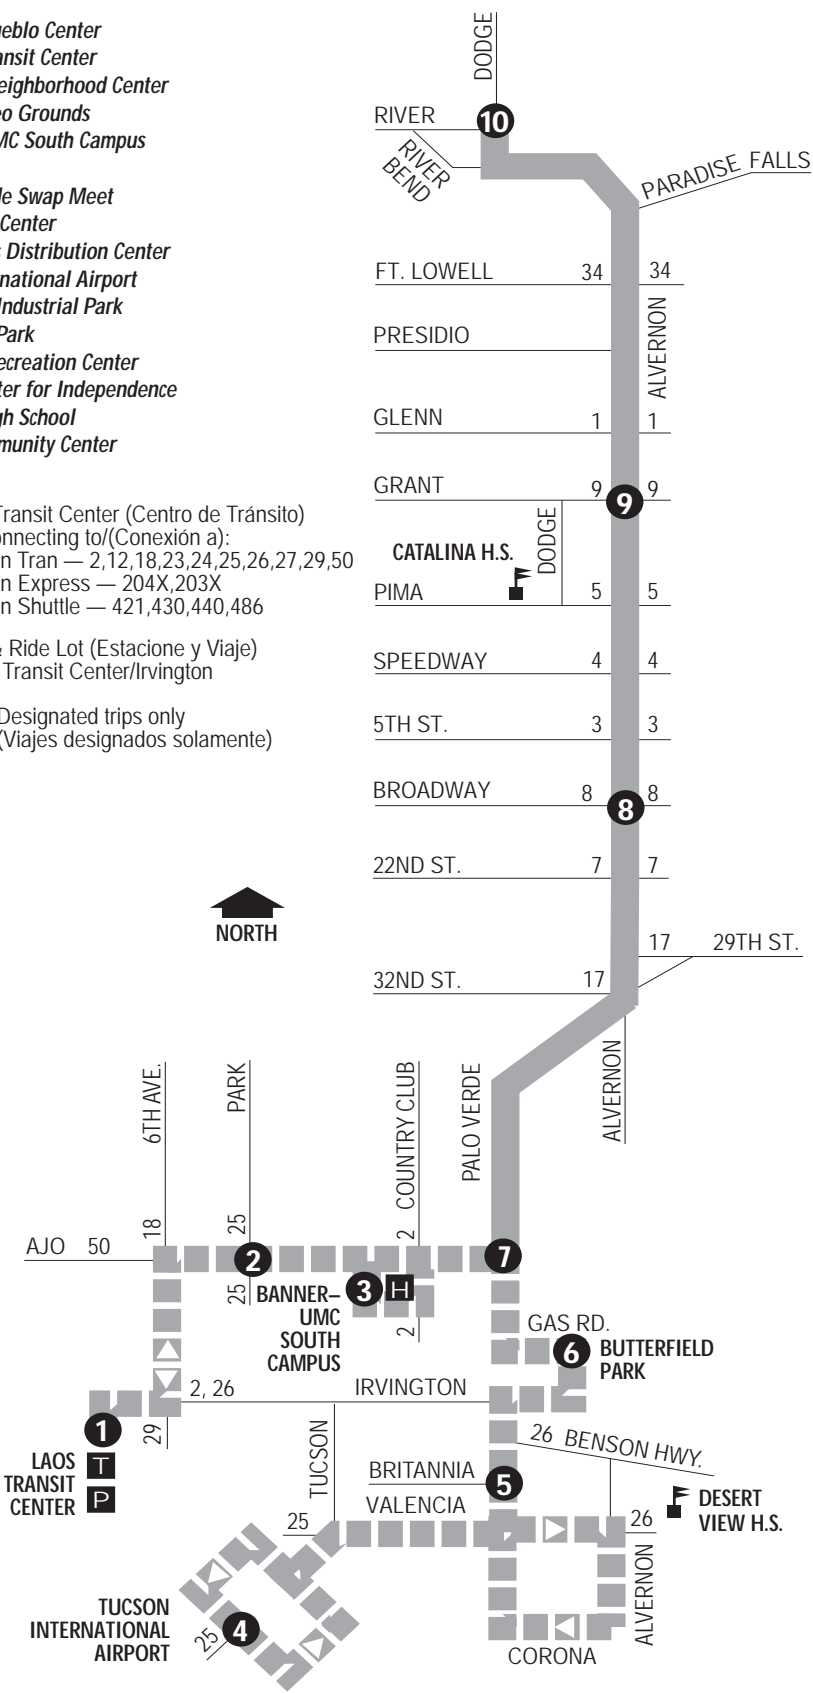

Route
11

ALVERNON

- DES at El Pueblo Center*
- Roy Laos Transit Center*
- El Pueblo Neighborhood Center*
- Tucson Rodeo Grounds*
- Banner - UMC South Campus*
- MVD*
- Tanque Verde Swap Meet*
- La Frontera Center*
- HomeGoods Distribution Center*
- Tucson International Airport*
- Palo Verde Industrial Park*
- Butterfield Park*
- Randolph Recreation Center*
- DIRECT Center for Independence*
- Catalina High School*
- Jewish Community Center*

T Laos Transit Center (Centro de Tránsito)
 Connecting to/(Conexión a):
 Sun Tran — 2, 12, 18, 23, 24, 25, 26, 27, 29, 50
 Sun Express — 204X, 203X
 Sun Shuttle — 421, 430, 440, 486

P Park & Ride Lot (Estacione y Viaje)
 Laos Transit Center/Irvington

■ ■ ■ Designated trips only
 (Viajes designados solamente)

RIVER BEND	10	
FT. LOWELL	34	34
PRESIDIO		
GLENN	1	1
GRANT	9	9
CATALINA H.S.		
PIMA	5	5
SPEEDWAY	4	4
5TH ST.	3	3
BROADWAY	8	8
22ND ST.	7	7
32ND ST.	17	17
29TH ST.		