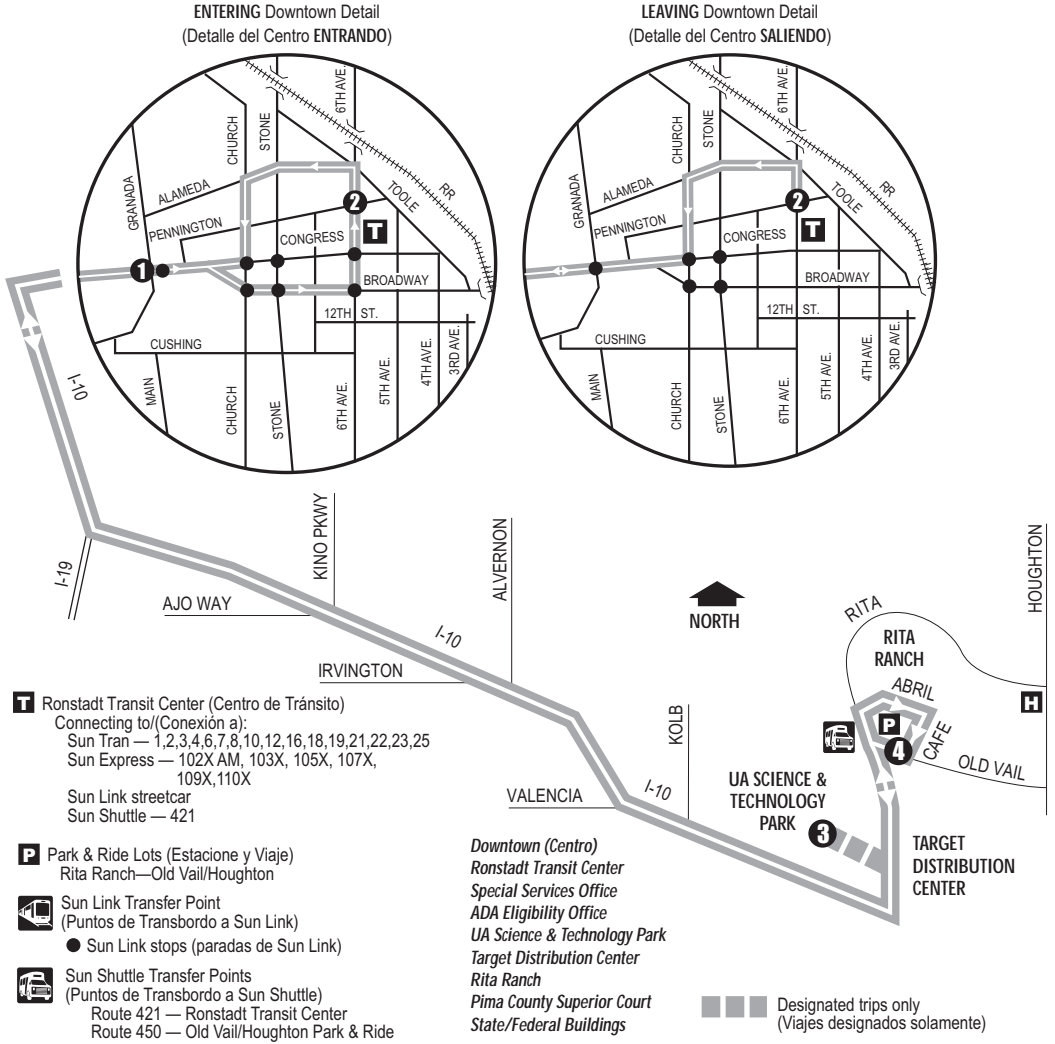

Route 110X

RITA RANCH-DOWNTOWN EXPRESS

Route 110X M-F / Southbound Route 110X M-F / Northbound

6th Ave. at Pennington	UA Science & Tech Park	Old Vail Park & Ride	Old Vail Park & Ride	UA Science & Tech Park	6th Ave. at Pennington	Congress at Granada
550	*615	*619	622	—	*650	*655
650	*715	*719	722	—	*750	—
750	*815	*819	822	—	*850	*855
440	—	*510	510	514	*540	—
510	—	*540	540	544	*610	*615
540	—	*610	610	614	*640	*645

* Estimated times - should not be used to coordinate transfers or boardings. Arrival times may vary depending on traffic or weather conditions. Buses will proceed on arrival to the next time point. This may be before the time indicated on our schedule. Express buses only serve stops with express bus stop signs.
 NOTE: for list of bus stops on this Express, please see suntran.com for a PDF schedule.