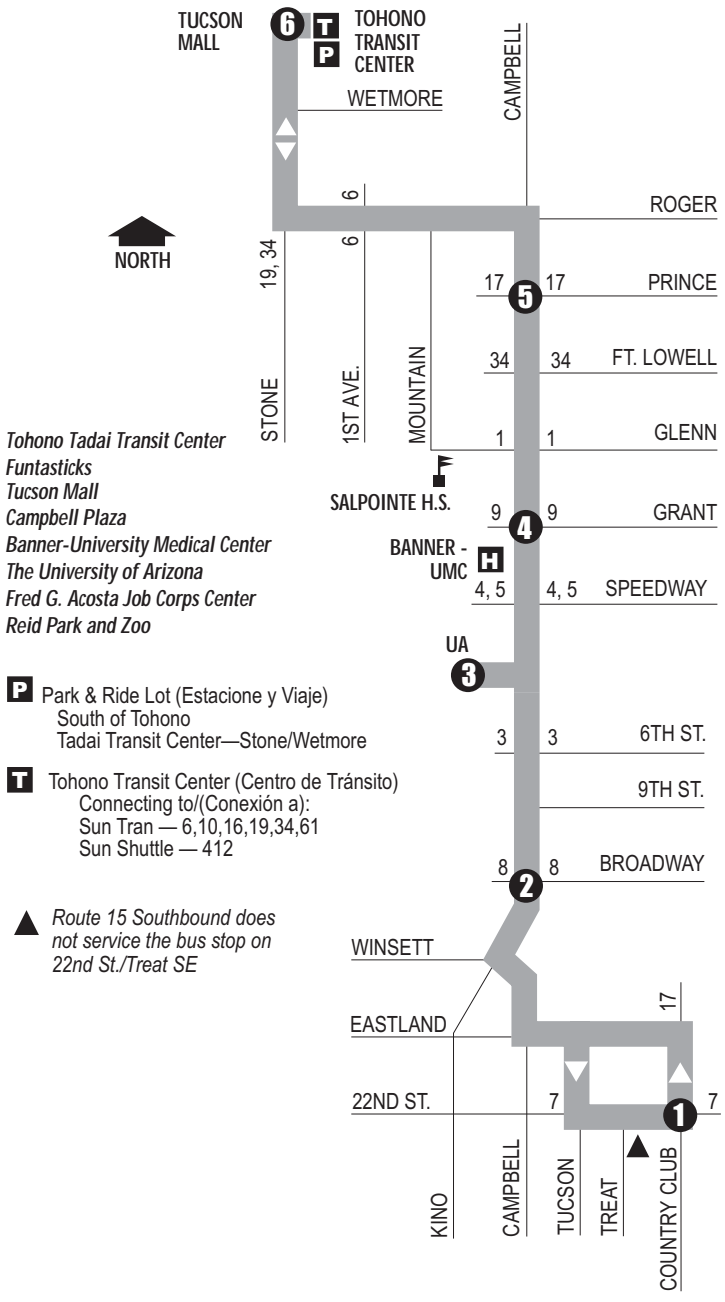

Route  
**15**  
CAMPBELL

- Tohono Tadaí Transit Center
- Funtasticks
- Tucson Mall
- Campbell Plaza
- Banner-University Medical Center
- The University of Arizona
- Fred G. Acosta Job Corps Center
- Reid Park and Zoo

- P** Park & Ride Lot (Estacione y Viaje)  
 South of Tohono  
 Tadaí Transit Center—Stone/Wetmore
- T** Tohono Transit Center (Centro de Tránsito)  
 Connecting to/(Conexión a):  
 Sun Tran — 6, 10, 16, 19, 34, 61  
 Sun Shuttle — 412

▲ Route 15 Southbound does not service the bus stop on 22nd St./Treat SE

# Route 15 M-F / Northbound