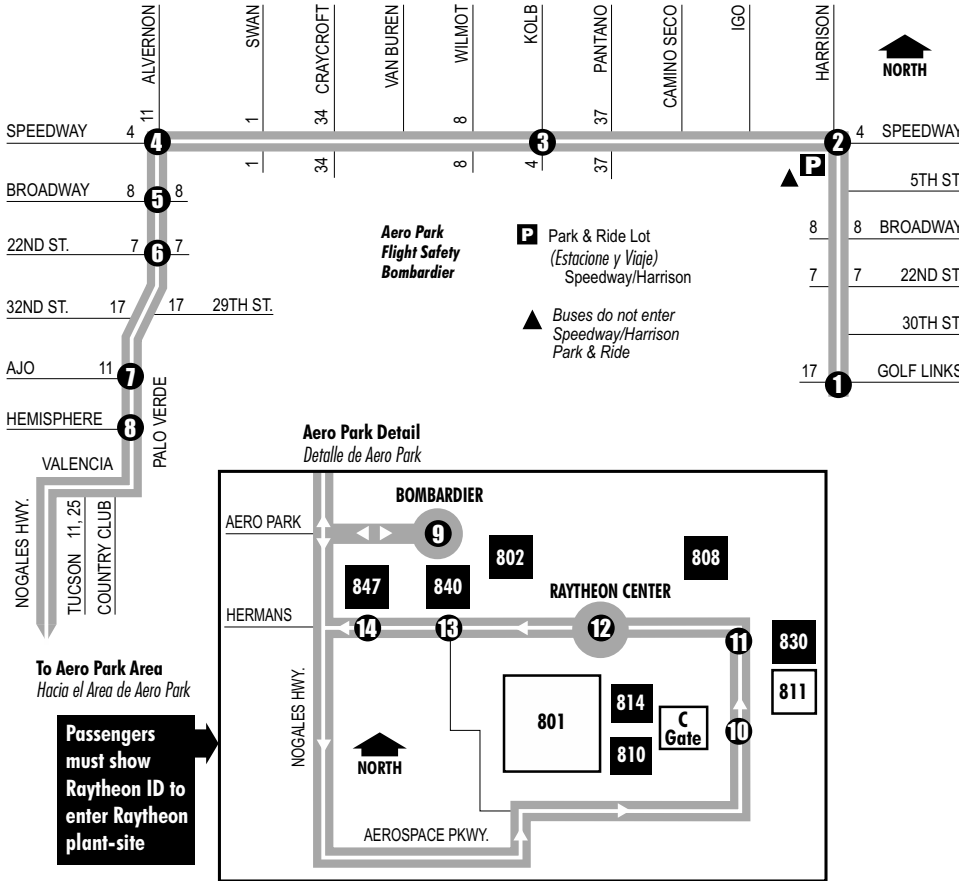

EASTSIDE-AERO PARK EXPRESS

Westbound Stops

- Harrison/Golf Links
- Harrison/Harrison Circle
- Harrison/29th St
- Harrison/Palm Tree
- Harrison/Topout Peak
- Harrison/22nd St
- Harrison/Broadway
- Harrison/Harrison Park Apts
- Harrison/5th St
- Harrison/Rosewood
- Speedway/Harrison**
- Speedway/Palms Park Dr.
- Speedway/Cam Seco
- Speedway/Woodridge Apts
- Speedway/Maguire
- Speedway/Pantano
- Speedway/Grady
- Speedway/Prudence
- Speedway/Kolb**
- Speedway/El Dorado
- Speedway/Wilmoth
- Speedway/Van Buren
- Speedway/Craycroft
- Speedway/Swan
- Alvernon/Speedway**
- Alvernon/Broadway**
- Alvernon/Hayne
- Alvernon/22nd St**
- Alvernon/32nd St
- Palo Verde/Ajo**
- Palo Verde/Hemisphere**
- Valencia/Country Club
- Valencia/Tucson Blvd
- Bombardier/Aeropark Blvd**
- Aero Park BI/Flight Safety
- Raytheon/C Gate**
- Raytheon/Building 830**
- Raytheon/Center**
- Raytheon/Building 840**
- Raytheon/Building 847**
- HAGL(NE)
- HAHC(SE)
- HA29(SE)
- HAPT(NE)
- HATO*NE*
- HA22(NE)
- HABR(NE)
- HAHP(NE)
- HA5S(NE)
- HARO(NE)
- SPHA(NW)**
- SPPP(NW)
- SPCS(NW)
- SPWO(NE)
- SPMG(NW)
- SPPA(NW)
- SPGD(NE)
- SPPR(NW)
- SPKO(NW)**
- SPED(NW)
- SPWI(NW)
- SPVB(NW)
- SPCR(NW)
- SPSW(NW)
- AVSP(SW)**
- AVBR(SW)**
- AVHA(SW)
- AV22(SW)**
- AV32(NW)
- PVAJ(SW)**
- PVHE(SW)**
- VACC(NW)
- VATU(NW)
- BOAP(IN)**
- APFS(IF)
- RACG**
- R830**
- RACE**
- R840**
- R847**