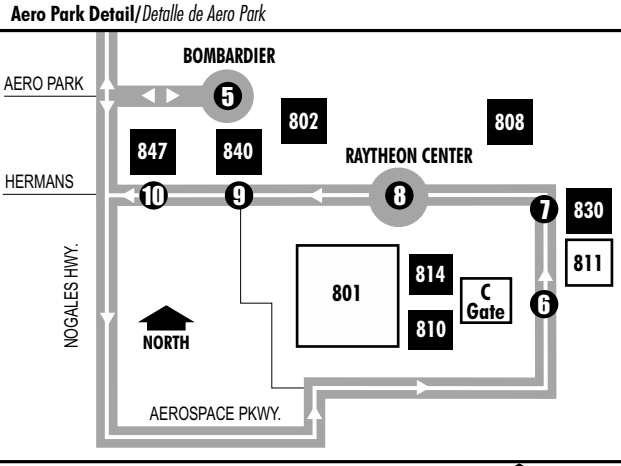

Route 203X

ORO VALLEY-AERO PARK EXPRESS

- Oro Valley Hospital**
 - Ventana Medical Systems**
 - Laos Transit Center**
 - Aero Park Flight Safety**
 - Bombardier**
- P** Park & Ride Lots (Estacione y Viaje)
 Rancho Vistoso Park & Ride
 Riverfront Park & Ride—Lambert/Riverfront Park
 N. Pima Center—Ina/Thornycroft SE corner
 Laos Transit Center/Irvington
- T** Laos Transit Center (Centro de Tránsito)
 Connecting to/(Conexión a):
 Sun Tran — 2,11,12,18,23,24,25,26,27,29,50
 Sun Express — 204X
 Sun Shuttle — 421,430,440
- Bus Shuttle Transfer Points**
 (Puntos de Transbordo a Sun Shuttle)
 Route 401 — Rancho Vistoso Park & Ride
 Routes 421,430,440 — Laos Transit Center

To Aero Park Area
 Hacia el Area de Aero Park

▲ The bus stops at Oldfather, Camino de la Cruz, & Meredith will not be serviced during I-10 construction detour/No habra servicio a las paradas de autobús en Oldfather, Camino de la Cruz, y Meredith durante la construcción-desvío de I-10.

Passengers must show Raytheon ID to enter Raytheon plant-site

Southbound Stops

Rancho Vistoso/ Pusch Mountain View	RVPM(NW)
Innovation Pk Dr/ Vistoso Commerce Pl	IPVC(NW)
Innovation Pk Dr/Tangerine Rd	IPTA(NW)
Lambert/Riverfront Park	LARF(NW)
La Cañada/Lambert	LCLA(SW)
La Cañada/Overton Rd	LCOV(SW)
La Cañada/Magee	LCMA(SW)
Ina/Express Care	INEC(NW)
Ina/La Cholla	INLC(NW)
Ina/Crystal Cave	INCC(NW)
Ina/Shannon	INSH(NW)
Ina/Cmo De La Tierra	INTI(NW)
Thornycroft/Ina Rd	THIN(SW)
Irvington/Laos Transit Center	IRLA(SE)
Bombardier/Aeropark Blvd	BOAP(IN)
Aero Park BI/Flight Safety	APFS(IF)
Raytheon/C Gate	RACG
Raytheon/Building 830	R830
Raytheon/Center	RACE
Raytheon/Building 840	R840
Raytheon/Building 847	R847