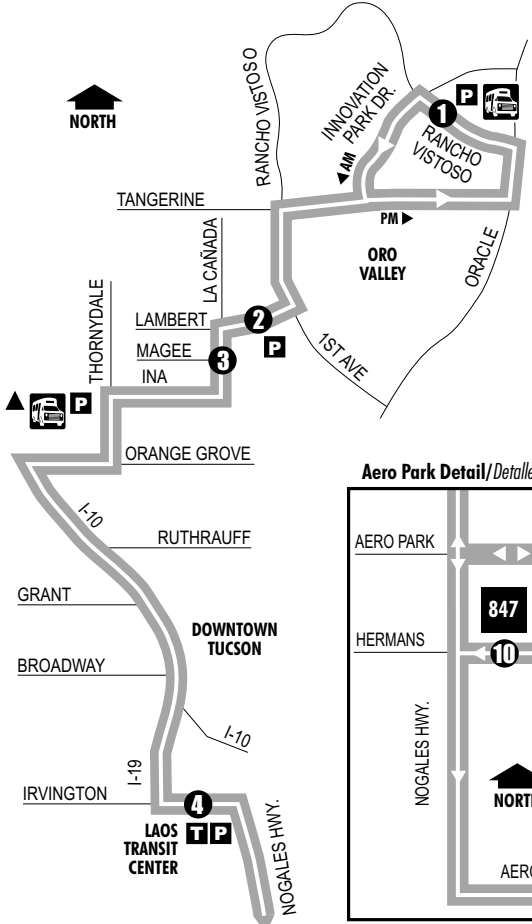

Route 203X

ORO VALLEY-AERO PARK EXPRESS

- Oro Valley Hospital**
 - Ventana Medical Systems**
 - Laos Transit Center**
 - Aero Park Flight Safety**
 - Bombardier**
- P** Park & Ride Lots (Estacione y Viaje)
 Rancho Vistoso Park & Ride
 Riverfront Park & Ride—Lambert/Riverfront Park
 N. Pima Center—Ina/Thornycroft SE corner
 Laos Transit Center/Irvington
- T** Laos Transit Center (Centro de Tránsito)
 Connecting to/(Conexión a):
 Sun Tran — 2,11,12,18,23,24,25,26,27,29,50
 Sun Express — 204X
 Sun Shuttle — 421,430,440
- Bus Shuttle Transfer Points**
 (Puntos de Transbordo a Sun Shuttle)
 Route 401 — Rancho Vistoso Park & Ride
 Routes 421,430,440 — Laos Transit Center

To Aero Park Area
 Hacia el Area de Aero Park

▲ The bus stops at Oldfather, Camino de la Cruz, & Meredith will not be serviced during I-10 construction detour/No habra servicio a las paradas de autobús en Oldfather, Camino de la Cruz, y Meredith durante la construcción-desvío de I-10.

Passengers must show Raytheon ID to enter Raytheon plant-site

Southbound Stops

Rancho Vistoso/ Pusch Mountain View	RVPM(NW)
Innovation Pk Dr/ Vistoso Commerce Pl	IPVC(NW)
Innovation Pk Dr/Tangerine Rd	IPTA(NW)
Lambert/Riverfront Park	LARF(NW)
La Cañada/Lambert	LCLA(SW)
La Cañada/Overton Rd	LCOV(SW)
La Cañada/Magee	LCMA(SW)
Ina/Express Care	INEC(NW)
Ina/La Cholla	INLC(NW)
Ina/Crystal Cave	INCC(NW)
Ina/Shannon	INSH(NW)
Ina/Cmo De La Tierra	INTI(NW)
Thornycroft/Ina Rd	THIN(SW)
Irvington/Laos Transit Center	IRLA(SE)
Bombardier/Aeropark Blvd	BOAP(IN)
Aero Park BI/Flight Safety	APFS(IF)
Raytheon/C Gate	RACG
Raytheon/Building 830	R830
Raytheon/Center	RACE
Raytheon/Building 840	R840
Raytheon/Building 847	R847

PM TRIPS