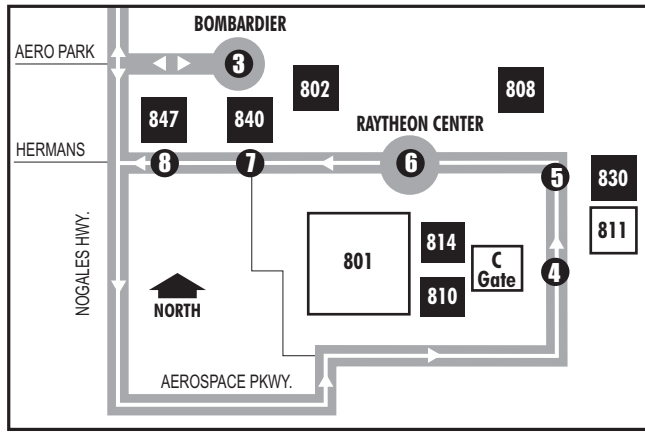

Route 204X

NORTHWEST-AERO PARK EXPRESS

Aero Park Detail/Detalle de Aero Park

To Aero Park Area
Hacia el Area de Aero Park

Passengers must show Raytheon ID to enter Raytheon plant-site

Route 204X M-F / Southbound

P	1	2	3	4	5	6	7	8
AZ Pavilions at Cortaro	Irvington at Laos Center	Bombardier at Aero Park	Raytheon "C" Gate	Raytheon Bldg. 830	Raytheon Center	Raytheon Bldg. 840	Raytheon Bldg. 847	
	517	*543	*557	*609	*611	*612	*613	*615
	547	*613	*627	*639	*641	*642	*643	*645
	647	*713	*727	*739	*741	*742	*743	*745

AM TRIPS

Route 204X M-F / Northbound

P	1	2	3	4	5	6	7	8
AZ Pavilions at Cortaro	Irvington at Laos Center	Bombardier at Aero Park	Raytheon Bldg. 847	Raytheon Bldg. 840	Raytheon Center	Raytheon Bldg. 830	Raytheon "C" Gate	
	340	342	343	344	346	352	*406	*432
	440	442	443	444	446	452	*506	*532
	540	542	543	544	546	552	*606	*632