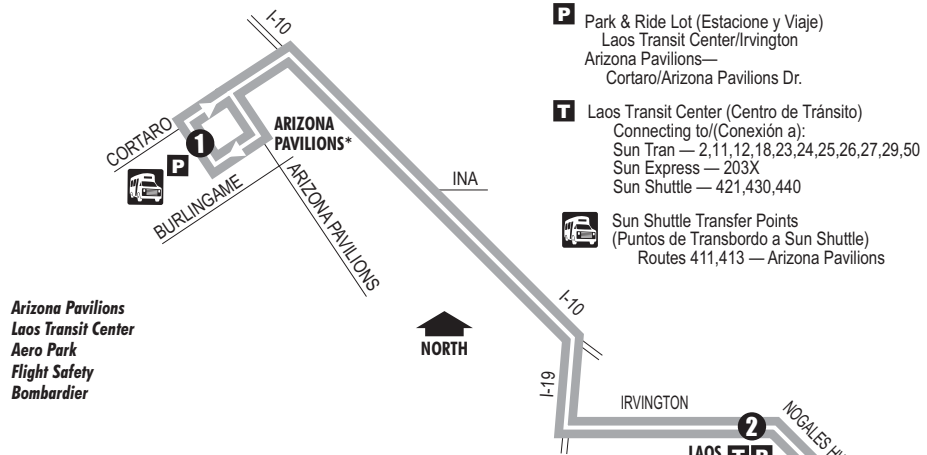

Route 204X

NORTHWEST-AERO PARK EXPRESS

Aero Park Detail/Detalle de Aero Park

To Aero Park Area
Hacia el Area de Aero Park

Passengers must show Raytheon ID to enter Raytheon plant-site

Route 204X M-F / Southbound

P	1	2	3	4	5	6	7	8
AZ Pavilions at Cortaro	Irvington at Laos Center	Bombardier at Aero Park	Raytheon "C" Gate	Raytheon Bldg. 830	Raytheon Center	Raytheon Bldg. 840	Raytheon Bldg. 847	
	517	*543	*557	*609	*611	*612	*613	*615
	547	*613	*627	*639	*641	*642	*643	*645
	647	*713	*727	*739	*741	*742	*743	*745

AM TRIPS

Route 204X M-F / Northbound

P	1	2	3	4	5	6	7	8
AZ Pavilions at Cortaro	Irvington at Laos Center	Bombardier at Aero Park	Raytheon Bldg. 847	Raytheon Bldg. 840	Raytheon Center	Raytheon Bldg. 830	Raytheon "C" Gate	
	340	342	343	344	346	352	*406	*432
	440	442	443	444	446	452	*506	*532
	540	542	543	544	546	552	*606	*632

PM TRIPS

* Estimated times - should not be used to coordinate transfers or boardings. Arrival times may vary depending on traffic or weather conditions. Buses will proceed on arrival to the next time point. This may be before the time indicated on our schedule. Express buses only serve stops with express bus stop signs.