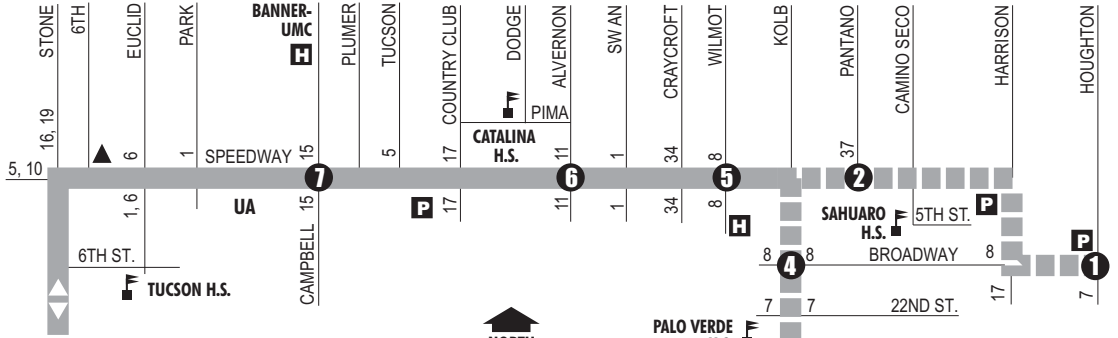

Route  
**4**

**SPEEDWAY**

See Downtown Details  
(Vea el mapa detallado del  
Centro de La Ciudad)

- Downtown (Centro)**
- Ronstadt Transit Center
- The University of Arizona
- Banner-University  
Medical Center
- Sun Station Post Office
- Himmel Park
- Himmel Park Library
- DIRECT Center for Independence
- Palo Verde High School

- ▲ Westbound Route 4 does not  
service Speedway/6th NE.  
Eastbound Route 4 does not  
service Golf Links/Kolb SE at Park  
& Ride, only inside Park & Ride.

▲ See page 2 for details  
(Vea detalles en la pagina 3)

Downtown Detail  
(Detalle del Centro)

- P** Park & Ride Lots (Estacione y Viaje)  
1st St./Treat  
Sun Tran Park & Ride Lot Golf Links/Kolb  
Sun Tran Park & Ride Lot Speedway/Harrison  
Sun Tran Park & Ride Lot Houghton/Broadway
- T** Ronstadt Transit Center (Centro de Tránsito)  
Connecting to/(Conexión a):  
Sun Tran — 1,2,3,6,7,8,10,12,16,18,19,21,22,23,25  
Sun Express — 102X AM, 103X, 105X, 107X,  
109X,110X  
Sun Link streetcar  
Sun Shuttle — 421
- ST** Sun Shuttle Transfer Points  
(Puntos de Transbordo a Sun Shuttle)  
Route 421 — Ronstadt Transit Center  
Route 450 — Golf Links/Kolb Park & Ride
- SL** Sun Link Transfer Point  
(Puntos de Transbordo a Sun Link)  
● Sun Link stops (paradas de Sun Link)
- Designated trips only  
(Viajes designados solamente)