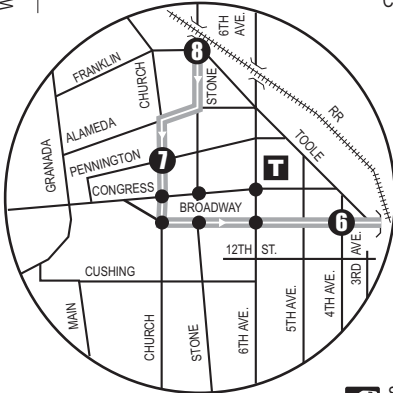

## BROADWAY-DOWNTOWN EXPRESS

**T** Ronstadt Transit Center (Centro de Tránsito)  
Connecting to/(Conexión a):  
Sun Tran — 1,2,3,4,6,7,8,10,12,16,18,19,  
21,22,23,25  
Sun Express — 102X AM, 103X, 105X,  
107X, 109X, 110X  
Sun Link streetcar  
Sun Shuttle — 421

**P** Park & Ride Lot (Estacione y Viaje)  
Broadway/Houghton  
Broadway/Camino Seco

*Broadway/Houghton  
Park & Ride  
Williams Center  
Downtown (Centro)  
Pima County Superior Court  
State/Federal Buildings (AM Only)*

#### Westbound Stops

**Broadway/Houghton Park & Ride**  
Broadway/Houghton  
Broadway/Harrison  
Broadway/Gollob  
Broadway/Camino Seco  
Broadway/Old Spanish Trail  
Broadway/Sarnoff  
Broadway/Fellowship Square  
Broadway/Pantano (NE)  
**Broadway/Pantano (NW)**

#### Eastbound Stops

**Stone/Franklin**  
Stone/Alameda  
**Church/Pennington**  
Broadway/6th Ave  
**Broadway/4th Ave**  
Broadway/Euclid  
Broadway/Campbell  
**Broadway/Alvernon**  
Broadway/Williams  
**Broadway/Wilmot**  
Broadway/Kolb