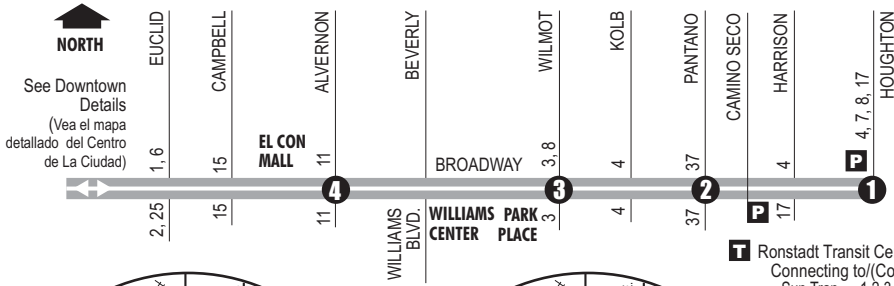

## BROADWAY-DOWNTOWN EXPRESS

**T** Ronstadt Transit Center (Centro de Tránsito)  
Connecting to/(Conexión a):  
Sun Tran — 1,2,3,4,6,7,8,10,12,16,18,19,  
21,22,23,25  
Sun Express — 102X AM, 103X, 105X,  
107X, 109X, 110X  
Sun Link streetcar  
Sun Shuttle — 421

**P** Park & Ride Lot (Estacione y Viaje)  
Broadway/Houghton  
Broadway/Camino Seco

*Broadway/Houghton  
Park & Ride  
Williams Center  
Downtown (Centro)  
Pima County Superior Court  
State/Federal Buildings (AM Only)*

**A** Sun Link Transfer Point  
(Puntos de Transbordo a Sun Link)  
● Sun Link stops (paradas de Sun Link)

#### Eastbound Stops

**Stone/Franklin**  
Stone/Alameda  
**Church/Pennington**  
Broadway/6th Ave  
**Broadway/4th Ave**  
Broadway/Euclid  
Broadway/Campbell  
**Broadway/Alvernon**  
Broadway/Williams  
**Broadway/Wilmot**  
Broadway/Kolb