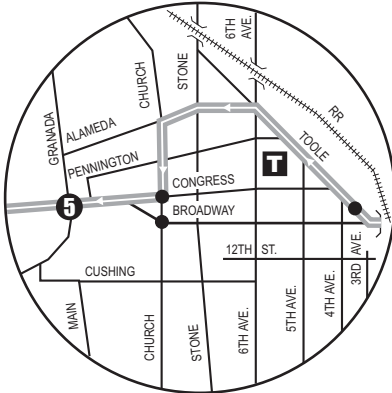

108X

BROADWAY-DOWNTOWN EXPRESS

T Ronstadt Transit Center (Centro de Tránsito)
Connecting to/(Conexión a):
Sun Tran — 1,2,3,4,6,7,8,10,12,16,18,19,
21,22,23,25
Sun Express — 102X AM, 103X, 105X,
107X, 109X, 110X
Sun Link streetcar
Sun Shuttle — 421

P Park & Ride Lot (Estacione y Viaje)
Broadway/Houghton
Broadway/Camino Seco

*Broadway/Houghton
Park & Ride
Williams Center
Downtown (Centro)
Pima County Superior Court
State/Federal Buildings (AM Only)*

A Sun Link Transfer Point
(Puntos de Transbordo a Sun Link)
● Sun Link stops (paradas de Sun Link)

AM TRIPS Route 108X M-F / Westbound

P				A
Broadway at Houghton	Broadway at Pantano (NW)	Broadway * at Wilmot	Broadway * at Alvernon	Congress * at Granada
1	2	3	4	5
627	637	644	654	709
652	702	709	719	734
710	720	727	737	752

Route 108X M-F / Eastbound PM TRIPS

					P
Stone at Franklin	Church at Pennington	Broadway * at 4th Ave.	Broadway * at Alvernon	Broadway * at Wilmot	Broadway * at Pantano
8	7	6	4	3	2
411	415	420	434	443	449
441	445	450	504	513	519
511	515	520	534	543	549
					1
					Broadway * at Houghton
					459
					529
					559

*estimated time point, see page 2 for details.

Westbound Stops

Broadway/Houghton Park & Ride
Broadway/Houghton
Broadway/Harrison
Broadway/Gollob
Broadway/Camino Seco
Broadway/Old Spanish Trail
Broadway/Sarnoff
Broadway/Fellowship Square
Broadway/Pantano (NE)
Broadway/Pantano (NW)

Broadway/Kolb
Broadway/Wilmot
Broadway/Beverly
Broadway/Alvernon
Broadway/Campbell
Broadway/Euclid
Alameda/Grossetta
Church/Pennington
Congress/Church
Congress/Granada

Eastbound Stops

Stone/Franklin
Stone/Alameda
Church/Pennington
Broadway/6th Ave
Broadway/4th Ave
Broadway/Euclid
Broadway/Campbell
Broadway/Alvernon
Broadway/Williams
Broadway/Wilmot
Broadway/Kolb

Broadway/Pantano
Broadway/Sarnoff
Broadway/Old Spanish Trail
Broadway/Camino Seco
Broadway/Gollob
Broadway/Harrison
Broadway/Houghton
Broadway/Houghton Park & Ride