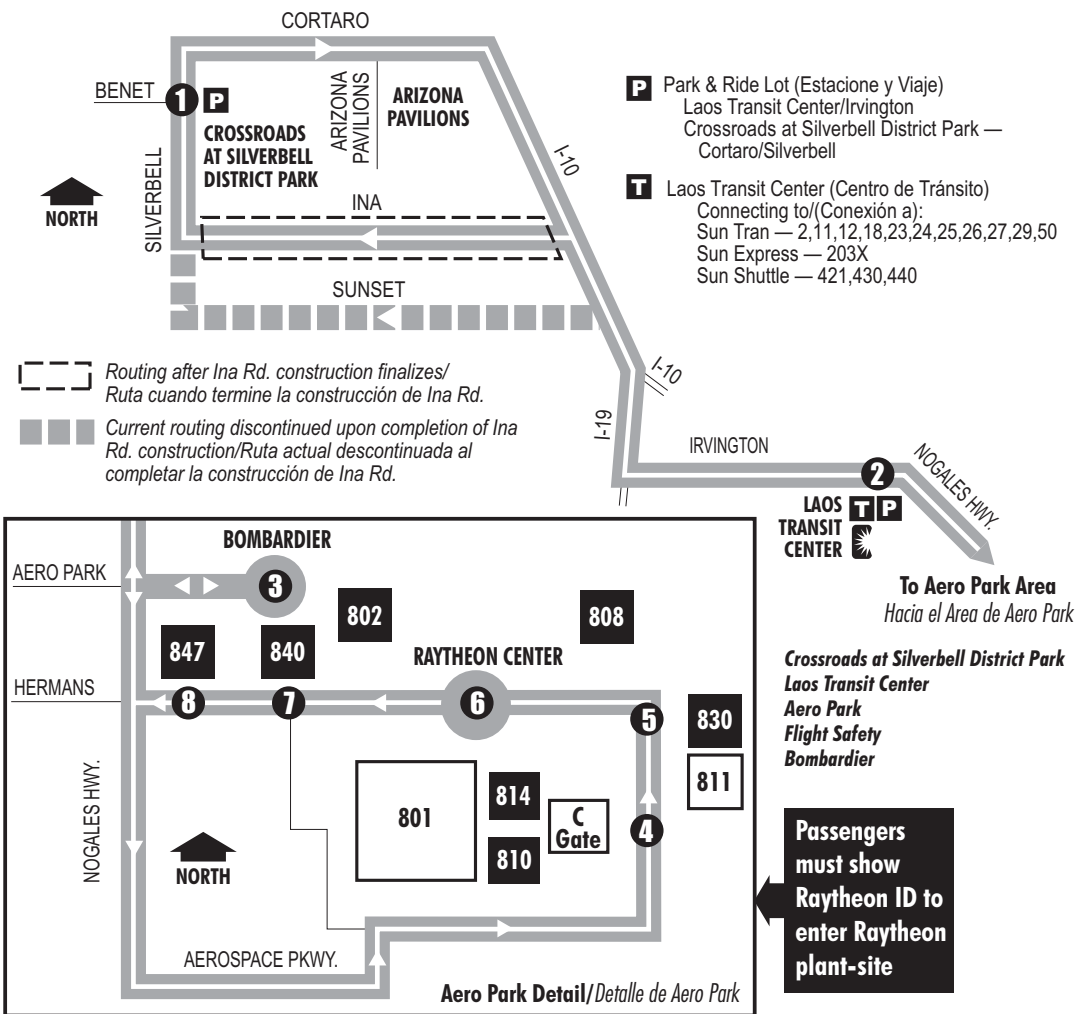

204X

NORTHWEST - AERO PARK EXPRESS

AM TRIPS **Route 204X M-F / Southbound**

Crossroads at Silverbell Park P	Irvington at Laos Center P *	Bombardier at Aero Park *	Raytheon "C" Gate *	Raytheon Bldg. 830 *	Raytheon Center *	Raytheon Bldg. 840 *	Raytheon Bldg. 847 *
1	2	3	4	5	6	7	8
517	543	557	609	611	612	613	615
547	613	627	639	641	642	643	645
647	713	727	739	741	742	743	745

Southbound Stops

- Crossroads at Silverbell Park
- Irvington/Laos Transit Center
- Bombardier/Aeropark
- Aero Park/Flight Safety
- Raytheon C Gate
- Raytheon Building 830
- Raytheon Center
- Raytheon Building 840
- Raytheon Building 847

PM TRIPS **Route 204X M-F / Northbound**

Raytheon "C" Gate	Raytheon Bldg. 830	Raytheon Center	Raytheon Bldg. 840	Raytheon Bldg. 847	Bombardier at Aero Park	Irvington at Laos Center P *	Crossroads at Silverbell Park P *
4	5	6	7	8	3	2	1
340	342	343	344	346	352	406	432
440	442	443	444	446	452	506	532
540	542	543	544	546	552	606	632

Northbound Stops

- Raytheon C Gate
- Raytheon Building 830
- Raytheon Center
- Raytheon Building 840
- Raytheon Building 847
- Bombardier/Aeropark
- Aero Park/Flight Safety
- Irvington/9th Ave (Irvington at Laos)
- Crossroads at Silverbell Park