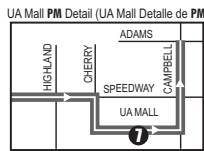

AM Downtown Detail (Detalle del Centro AM)

PM Downtown Detail (Detalle del Centro PM)

**Downtown (Centro)**  
**Ronstadt Transit Center**  
**Pima County Superior Court**  
**Banner - University Medical Center**   
**The University of Arizona**  
**Foothills Mall**

**T** Ronstadt Transit Center (Centro de Tránsito)  
 Connecting to/(Conexión a):  
 Sun Tran — 1,2,3,4,6,7,8,10,12,16,18,  
 19,21,22,23,25  
 Sun Express — 102X AM, 103X, 104X, 105X,  
 107X, 109X, 110X  
 Sun Link streetcar  
 Sun Shuttle — 421

### Southbound Stops

**Ina/Cmo De Las Capas** Campbell/Ft Lowell  
**Ina/Oldfather** Campbell/Copper  
**Ina/Thornydale** Campbell/Adams  
 Ina/Camino De La Tierra Campbell/Speedway  
 Ina/Shannon UA Mall  
 Ina/Mona Lisa Speedway/Campbell  
**Ina/La Cholla (SE)** Speedway/Warren  
 Ina/Express Care Underpass  
 Ina/La Canada Speedway/Highland  
 Ina/Via Ponte Underpass  
 Oracle/Ina Speedway/Olive  
 Oracle/Orange Grove Underpass  
 River/Stone Stone/Speedway  
 River/Hillcrest Stone/Franklin  
 River/Campana Stone/Alameda  
 River/Via Entrada Church/Pennington  
 Campbell/River **6th Ave/Pennington**  
 Campbell/Prince

### Northbound Stops

**Stone/Franklin** River/1st Ave  
 Stone/Alameda River/Hillcrest  
 Church/Pennington River/Stone  
**6th Ave/Pennington** Oracle/Orange Grove  
 6th Ave/6th St Ina/Oracle  
 Speedway/6th Ave Ina/Paseo Del Norte  
 Speedway/Olive Underpass Ina/La Canada  
 Speedway/Highland Underpass Ina/Express Care  
**UA Mall** Ina/La Cholla  
 Campbell/Speedway Ina/Crystal Cave  
 Campbell/Adams Ina/Shannon  
 Campbell/Copper Ina/Camino De La Tierra  
 Campbell/Ft Lowell Ina/Meredith  
 Campbell/Prince Ina/Oldfather  
 River/Campbell **Ina/Cmo De Las Capas**  
 River/Via Entrada