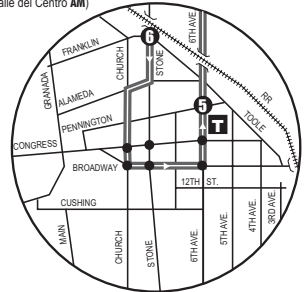

AM Downtown Detail (Detalle del Centro AM)

PM Downtown Detail (Detalle del Centro PM)

**Downtown (Centro)**  
**Ronstadt Transit Center**  
**Pima County Superior Court**  
**Banner - University Medical Center**   
**The University of Arizona**  
**Foothills Mall**

## Route 103X M-F / Southbound

**AM TRIPS**

- Ina at Cmo De Las Capas **1**  
657
- Ina at Oldfather **2**  
658
- Ina at Thornydale **3**   
700
- Ina at La Cholla **4**  
707
- 6th Ave. at Pennington **5**  
805

### Southbound Stops

**Ina/Cmo De Las Capas** Campbell/Ft Lowell  
**Ina/Oldfather** Campbell/Copper  
**Ina/Thornydale** Campbell/Adams  
 Ina/Camino De La Tierra Campbell/Speedway  
 Ina/Shannon UA Mall  
 Ina/Mona Lisa Speedway/Campbell  
**Ina/La Cholla (SE)** Speedway/Warren  
 Ina/Express Care Underpass  
 Ina/La Canada Speedway/Highland  
 Ina/Via Ponte Underpass  
 Oracle/Ina Speedway/Olive  
 Oracle/Orange Grove Underpass  
 River/Stone Stone/Speedway  
 River/Hillcrest Stone/Franklin  
 River/Campana Stone/Alameda  
 River/Via Entrada Church/Pennington  
 Campbell/River **6th Ave/Pennington**  
 Campbell/Prince

### Northbound Stops

**Stone/Franklin** River/1st Ave  
 Stone/Alameda River/Hillcrest  
 Church/Pennington River/Stone  
**6th Ave/Pennington** Oracle/Orange Grove  
 6th Ave/6th St Ina/Oracle  
 Speedway/6th Ave Ina/Paseo Del Norte  
 Speedway/Olive Underpass Ina/La Canada  
 Speedway/Highland Underpass Ina/Express Care  
**UA Mall** Ina/La Cholla  
 Campbell/Speedway Ina/Crystal Cave  
 Campbell/Adams Ina/Shannon  
 Campbell/Copper Ina/Camino De La Tierra  
 Campbell/Ft Lowell Ina/Meredith  
 Campbell/Prince Ina/Oldfather  
 River/Campbell **Ina/Cmo De Las Capas**  
 River/Via Entrada