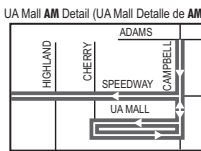

AM Downtown Detail (Detalle del Centro AM)

PM Downtown Detail (Detalle del Centro PM)

**Downtown (Centro)**  
**Ronstadt Transit Center**  
**Pima County Superior Court**  
**Banner - University Medical Center**   
**The University of Arizona**  
**Foothills Mall**

**T** Ronstadt Transit Center (Centro de Tránsito)  
 Connecting to/(Conexión a):  
 Sun Tran — 1,2,3,4,6,7,8,10,12,16,18,  
 19,21,22,23,25  
 Sun Express — 102X AM, 103X, 104X, 105X,  
 107X, 109X, 110X  
 Sun Link streetcar  
 Sun Shuttle — 421

### Northbound Stops

**Stone/Franklin** River/1st Ave  
 Stone/Alameda River/Hillcrest  
 Church/Pennington River/Stone  
**6th Ave/Pennington** Oracle/Orange Grove  
 6th Ave/6th St Ina/Oracle  
 Speedway/6th Ave Ina/Paseo Del Norte  
 Speedway/Olive Underpass Ina/La Canada  
 Speedway/Highland Underpass Ina/Express Care  
**UA Mall** Ina/La Cholla  
 Campbell/Speedway Ina/Crystal Cave  
 Campbell/Adams Ina/Shannon  
 Campbell/Copper Ina/Camino De La Tierra  
 Campbell/Ft Lowell Ina/Meredith  
 Campbell/Prince Ina/Oldfather  
 River/Campbell **Ina/Cmo De Las Capas**  
 River/Via Entrada