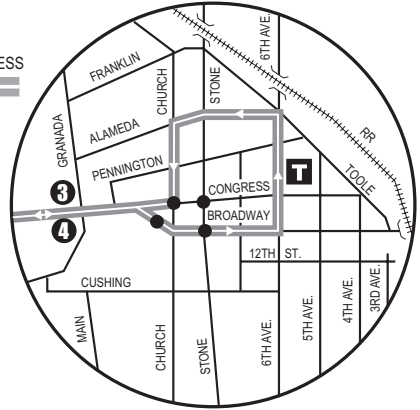

**T** Ronstadt Transit Center (Centro de Tránsito)  
 Connecting to/(Conexión a):  
 Sun Tran — 1,2,3,4,6,7,8,10,12,16,18,19,21,22,23,25  
 Sun Express — 102X AM, 103X, 105X, 107X, 109X,110X  
 Sun Shuttle — 421

**Downtown (Centro)**  
**Pima County Superior Court**  
**State/Federal Building**  
**Crossroads at Silverbell District Park**

Downtown Detail  
(Detalle del Centro)

- Sun Shuttle Transfer Points  
(Puntos de Transbordo a Sun Shuttle)  
Route 421 — Ronstadt Transit Center
- Sun Link Transfer Point  
(Puntos de Transbordo a Sun Link)  
● Sun Link stops (paradas de Sun Link)
- P** Park & Ride Lot (Estacione y Viaje)  
Crossroads at Silverbell District Park —  
Cortaro/Silverbell

## Route 104X M-F / Southbound

### Southbound Stops