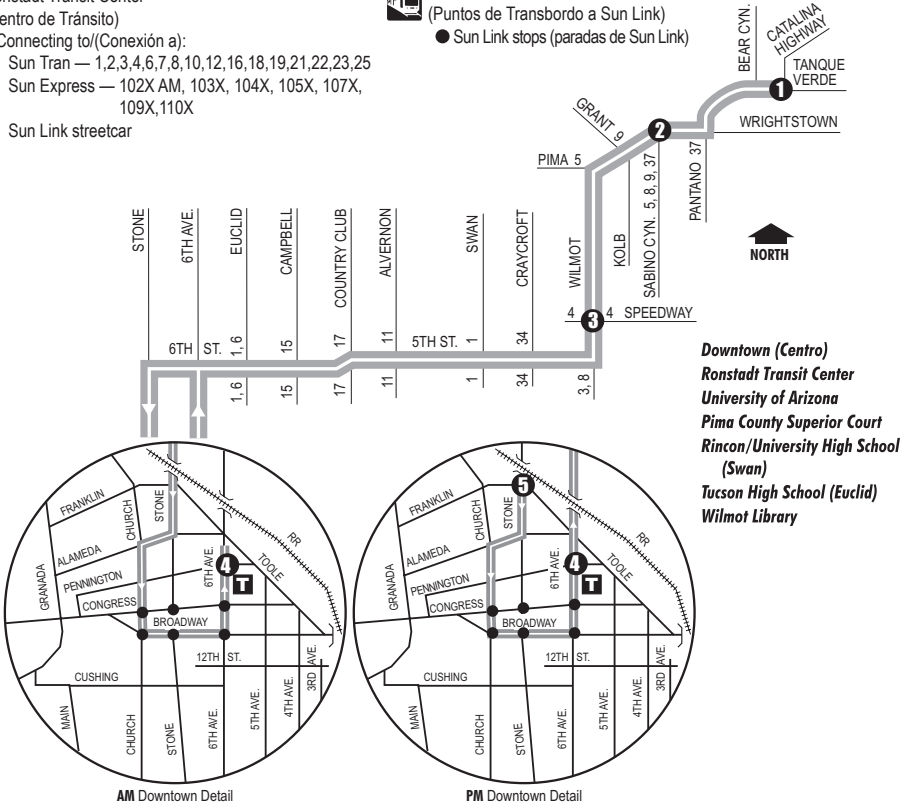

CATALINA HWY-DOWNTOWN EXPRESS

109X

T Ronstadt Transit Center
(Centro de Tránsito)

Connecting to/(Conexión a):

Sun Tran — 1,2,3,4,6,7,8,10,12,16,18,19,21,22,23,25
Sun Express — 102X AM, 103X, 104X, 105X, 107X,
109X,110X

Sun Link streetcar

Sun Link Transfer Point

(Puntos de Transbordo a Sun Link)

● Sun Link stops (paradas de Sun Link)

- Downtown (Centro)**
 Ronstadt Transit Center
 University of Arizona
 Pima County Superior Court
 Rincon/University High School
 (Swan)
 Tucson High School (Euclid)
 Wilmot Library

- 5** Stone at Franklin
440
- 4** 6th Ave. at Pennington
449
- 1** Catalina Hwy at Tanque Verde
521

Westbound Stops

- Catalina Hwy/ Tanque Verde**
- Tanque Verde/Lutheran Church
- Tanque Verde/Woodland
- Tanque Verde/Dos Hombres
- Tanque Verde/Paseo
- Rancho Esperanza
- Tanque Verde/ Sabino Canyon**
- Tanque Verde/Indian Ruins
- Tanque Verde/Grant
- Wilmot/Lee
- Wilmot/Speedway**
- 5th St/Wilmot
- 5th St/Craycroft
- 5th St/Swan
- 5th St/Alvernon
- 6th St/Country Club
- 6th St/Campbell
- 6th St/Highland
- 6th St/Euclid
- 6th St/Herbert
- Stone/Franklin
- Stone/Alameda
- Church/Pennington
- 6th Ave/Pennington**

Eastbound Stops

- Stone/Franklin**
- Stone/Alameda
- Church/Pennington
- 6th Ave/Pennington**
- 6th Ave/6th St
- 6th St/Euclid
- 6th St/Highland
- 6th St/Campbell
- 6th St/Country Club
- 5th St/Alvernon
- 5th St/Swan
- 5th St/Craycroft
- Wilmot/5th St
- Wilmot/Speedway
- Tanque Verde/6390 E
- Tanque Verde
- Tanque Verde/Kolb
- Tanque Verde/Camino Principal
- Tanque Verde/Indian Ridge
- Tanque Verde/Sabino Canyon
- Tanque Verde/Paseo
- Rancho Esperanza
- Tanque Verde/Camino Pio Decimo
- Pantano/Wrightstown
- Tanque Verde/Woodland
- Tanque Verde/Lutheran Church
- Catalina Hwy/ Tanque Verde**