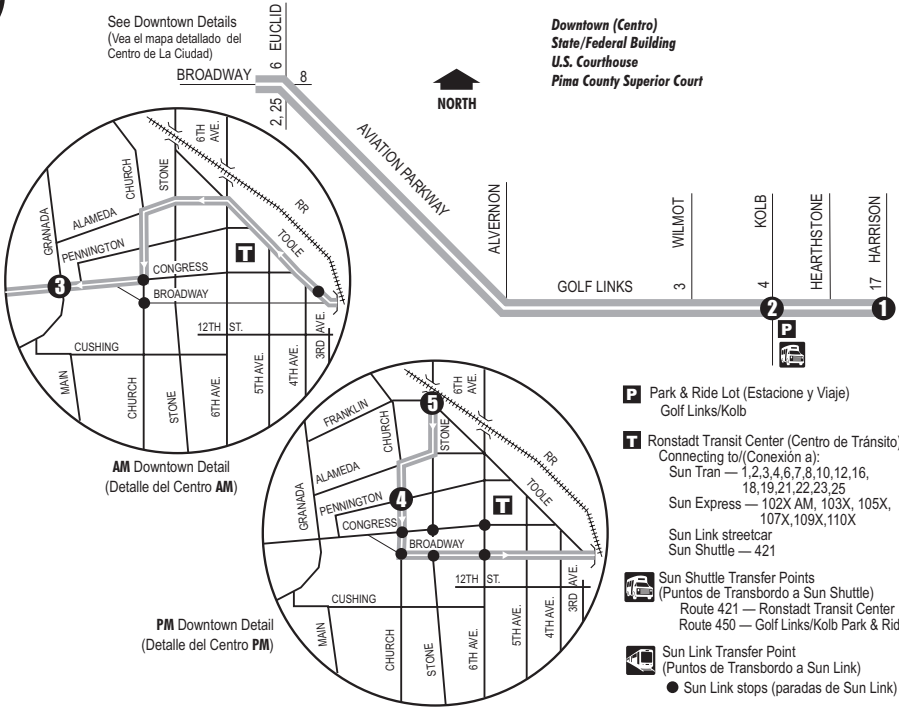

101X

GOLF LINKS-DOWNTOWN EXPRESS

Downtown (Centro)
State/Federal Building
U.S. Courthouse
Pima County Superior Court

- **P** Park & Ride Lot (Estacion y Viaje)
  Golf Links/Kolb
- **T** Ronstadt Transit Center (Centro de Tránsito)
  Connecting to/(Conexión a):
  Sun Tran — 1,2,3,4,6,7,8,10,12,16,
  18,19,21,22,23,25
  Sun Express — 102X AM, 103X, 105X,
  107X, 109X, 110X
  Sun Link streetcar
  Sun Shuttle — 421
- Sun Shuttle Transfer Points
  (Puntos de Transbordo a Sun Shuttle)
  Route 421 — Ronstadt Transit Center
  Route 450 — Golf Links/Kolb Park & Ride
- Sun Link Transfer Point
  (Puntos de Transbordo a Sun Link)
  ● Sun Link stops (paradas de Sun Link)

AM TRIPS

Route 101X M-F / Westbound

Harrison at Golf Links	1
Golf Links at Kolb	2
Congress at Granada (NW)	3
	616 625 650
	646 655 720
	716 725 750

PM TRIPS

Route 101X M-F / Eastbound

Stone at Franklin	5	415
Church at Pennington	4	420
Harrison at Golf Links	1	442
		445
		450
		512
		515
		520
		542

Westbound Stops

Harrison/Golf Links	Golf Links/Prudence
Golf Links/Harrison	Golf Links/Cordova
Golf Links/Palm Springs	Golf Links/Kolb
Golf Links/Camino Seco	Golf Links/Wilmot
Golf Links/Pantano Pkwy	Alameda/Grossetta
Golf Links/Jaguar	Church/Pennington
Golf Links/Saddleback	Congress/Church
Golf Links/Lakeside	Congress/Granada (NW)
Golf Links/Pantano Rd	
Golf Links/Marc	

Eastbound Stops

Stone/Franklin	Golf Links/Pantano
Stone/Alameda	Golf Links/Lakeside
Church/Pennington	Golf Links/Saddleback
Broadway/6th Ave	Golf Links/Sarnoff
Broadway/4th Ave	Golf Links/Pantano
Golf Links/Wilmot	Golf Links/Oakenshield
Golf Links/Kolb	Golf Links/Palm Springs
Golf Links/Cordova	Harrison/Golf Links
Golf Links/Prudence	
Golf Links/Marc