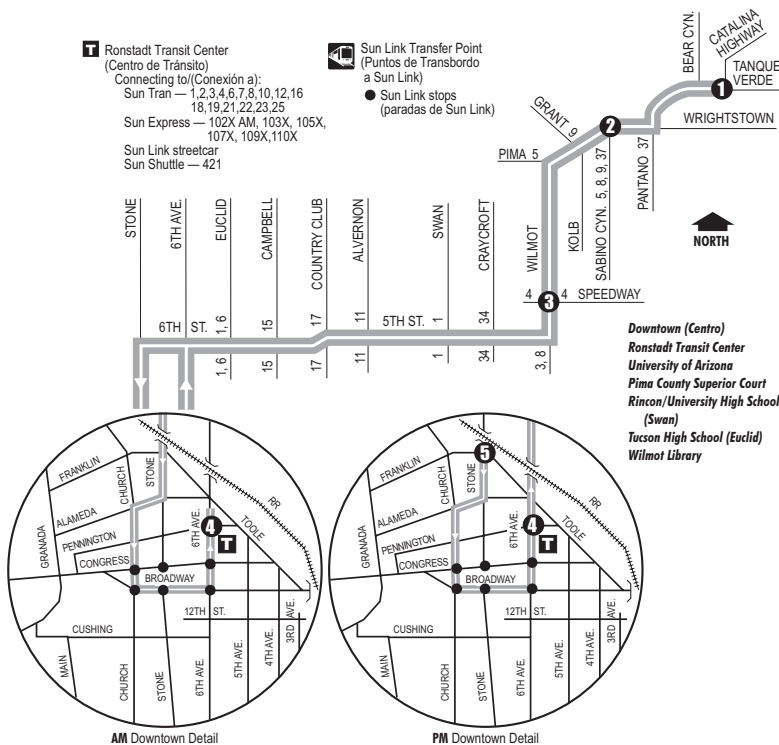

T Ronstadt Transit Center
(Centro de Tránsito)
Connecting to/(Conexión a):
Sun Tran — 1,2,3,4,6,7,8,10,12,16
18,19,21,22,23,25
Sun Express — 102X AM, 103X, 105X,
107X, 109X, 110X
Sun Link streetcar
Sun Shuttle — 421

SL Sun Link Transfer Point
(Puntos de Transbordo
a Sun Link)
● Sun Link stops
(paradas de Sun Link)

Downtown (Centro)
Ronstadt Transit Center
University of Arizona
Pima County Superior Court
Rincon/University High School
(Swan)
Tucson High School (Euclid)
Wilmot Library

Stone at Franklin	6th Ave at Pennington	Catalina Hwy at Tanque Verde
5	4	1
410	419	451
440	449	521
510	521	553

Westbound Stops

Catalina Hwy/ Tanque Verde	5th St/Wilmot
Tanque Verde/Lutheran Church	5th St/Craycroft
Tanque Verde/Woodland	5th St/Swan
Tanque Verde/Dos Hombres	5th St/Alvernon
Tanque Verde/Paseo	6th St/Country Club
Rancho Esperanza	6th St/Campbell
Tanque Verde/ Sabino Canyon	6th St/Highland
Tanque Verde/Indian Ruins	6th St/Euclid
Tanque Verde/Grant	6th St/Herbert
Wilmot/Lee	Stone/Franklin
Wilmot/Speedway	Stone/Alameda
	Church/Pennington
	6th Ave/Pennington

Eastbound Stops

Stone/Franklin	Tanque Verde/Kolb
Stone/Alameda	Tanque Verde/Camino Principal
Church/Pennington	Tanque Verde/Indian Ridge
6th Ave/Pennington	Tanque Verde/
6th Ave/6th St	Sabino Canyon
6th St/Euclid	Tanque Verde/Paseo
6th St/Highland	Rancho Esperanza
6th St/Campbell	Tanque Verde/Camino Pio
6th St/Country Club	Decimo
5th St/Alvernon	Pantano/Wrightstown
5th St/Swan	Tanque Verde/Woodland
5th St/Craycroft	Tanque Verde/Lutheran Church
Wilmot/5th St	Catalina Hwy/ Tanque Verde
Wilmot/Speedway	
Tanque Verde/6390 E	
Tanque Verde	