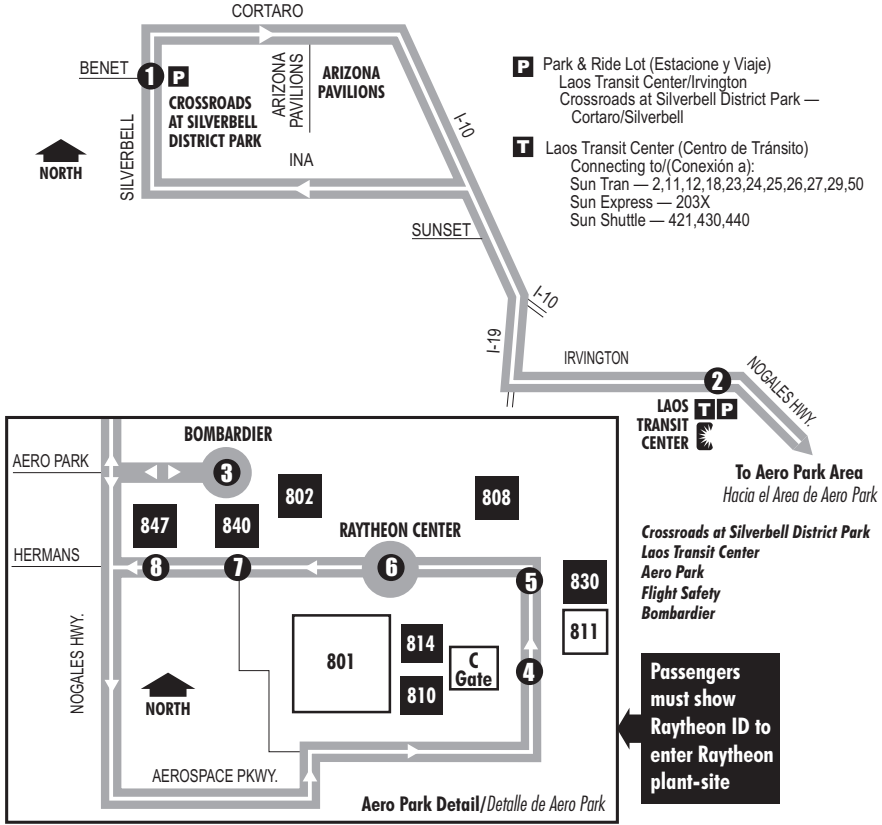

204X

NORTHWEST - AERO PARK EXPRESS

AM TRIPS Route 204X M-F / Southbound

Stop	Location	517	543	557	609	611	612	613	615
1	Crossroads at Silverbell Park	547	613	627	639	641	642	643	645
2	Irvington at Laos Center	647	713	727	739	741	742	743	745
3	Bombardier at Aero Park								
4	Raytheon "C" Gate								
5	Raytheon Bldg. 830								
6	Raytheon Center								
7	Raytheon Bldg. 840								
8	Raytheon Bldg. 847								

Southbound Stops

- Crossroads at Silverbell Park
- Irvington/Laos Transit Center
- Bombardier/Aeropark
- Aero Park/Flight Safety
- Raytheon C Gate
- Raytheon Building 830
- Raytheon Center
- Raytheon Building 840
- Raytheon Building 847

PM TRIPS Route 204X M-F / Northbound

Stop	Location	340	342	343	344	346	352	406	432
4	Raytheon "C" Gate	440	442	443	444	446	452	506	532
5	Raytheon Bldg. 830	540	542	543	544	546	552	606	632
6	Raytheon Center								
7	Raytheon Bldg. 840								
8	Raytheon Bldg. 847								
3	Bombardier at Aero Park								
2	Irvington at Laos Center								
1	Crossroads at Silverbell Park								

Northbound Stops

- Raytheon C Gate
- Raytheon Building 830
- Raytheon Center
- Raytheon Building 840
- Raytheon Building 847
- Bombardier/Aeropark
- Aero Park/Flight Safety
- Irvington/9th Ave (Irvington at Laos)
- Crossroads at Silverbell Park