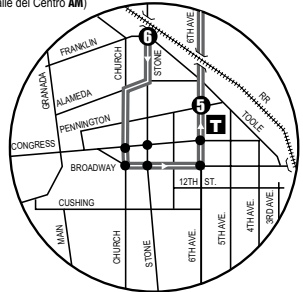

AM Downtown Detail  
(Detalle del Centro AM)

PM Downtown Detail  
(Detalle del Centro PM)

**Downtown (Centro)**  
**Ronstadt Transit Center**  
**Pima County Superior Court**  
**Banner - University Medical Center**   
**The University of Arizona**  
**Foothills Mall**

**T** Ronstadt Transit Center (Centro de Tránsito)  
 Connecting to/(Conexión a):  
 Sun Tran — 1,2,3,4,6,7,8,10,12,16,18,  
 19,21,22,23,25  
 Sun Express — 102X AM, 103X, 104X, 105X,  
 107X, 109X, 110X  
 Sun Link streetcar  
 Sun Shuttle — 421

### Southbound Stops

**Ina/Cmo De Las Capas**  
**Ina/Oldfather**  
**Ina/Thornydale**  
 Ina/Camino De La Tierra  
 Ina/Shannon  
 Ina/Mona Lisa  
**Ina/La Cholla (SE)**  
 Ina/Express Care  
 Ina/La Canada  
 Ina/Via Ponte  
 Oracle/Ina  
 Oracle/Orange Grove  
 River/Stone  
 River/Hillcrest  
 River/Campana  
 River/Via Entrada  
 Campbell/River  
 Campbell/Prince

### Northbound Stops

**Stone/Franklin**  
 Stone/Alameda  
 Church/Pennington  
**6th Ave/Pennington**  
 6th Ave/6th St  
 Speedway/6th Ave  
 Speedway/Olive Underpass  
 Speedway/Highland Underpass  
**UA Mall**  
 Campbell/Speedway  
 Campbell/Adams  
 Campbell/Copper  
 Campbell/Ft Lowell  
 Campbell/Prince  
 River/Campbell  
 River/Via Entrada