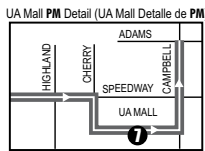

AM Downtown Detail  
(Detalle del Centro AM)

PM Downtown Detail  
(Detalle del Centro PM)

**Downtown (Centro)**  
**Ronstadt Transit Center**  
**Pima County Superior Court**  
**Banner - University Medical Center**   
**The University of Arizona**  
**Foothills Mall**

**T** Ronstadt Transit Center (Centro de Tránsito)  
 Connecting to/(Conexión a):  
 Sun Tran — 1,2,3,4,6,7,8,10,12,16,18,  
 19,21,22,23,25  
 Sun Express — 102X AM, 103X, 104X, 105X,  
 107X, 109X, 110X  
 Sun Link streetcar  
 Sun Shuttle — 421

Sun Shuttle Transfer Points  
 (Puntos de Transbordo a Sun Shuttle)  
 Route 401 — Ina/Oracle  
 Route 412 — Thornydale/Ina  
 Route 421 — Ronstadt Transit Center

Sun Link Transfer Point  
 (Puntos de Transbordo a Sun Link)  
 ● Sun Link stops (paradas de Sun Link)  
**P** Park & Ride Lots (Estacione y Viaje)  
 North Pima Center—Ina/Thornydale  
 Ina/Via Ponte

### Northbound Stops

**Stone/Franklin**  
 Stone/Alameda  
 Church/Pennington  
**6th Ave/Pennington**  
 6th Ave/6th St  
 Speedway/6th Ave  
 Speedway/Olive Underpass  
 Speedway/Highland Underpass  
**UA Mall**  
 Campbell/Speedway  
 Campbell/Adams  
 Campbell/Copper  
 Campbell/Ft Lowell  
 Campbell/Prince  
 River/Campbell  
 River/Via Entrada