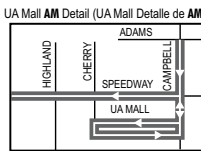

AM Downtown Detail  
(Detalle del Centro AM)

PM Downtown Detail  
(Detalle del Centro PM)

**Downtown (Centro)**  
**Ronstadt Transit Center**  
**Pima County Superior Court**  
**Banner - University Medical Center**   
**The University of Arizona**  
**Foothills Mall**

**T** Ronstadt Transit Center (Centro de Tránsito)  
 Connecting to/(Conexión a):  
 Sun Tran — 1,2,3,4,6,7,8,10,12,16,18,  
 19,21,22,23,25  
 Sun Express — 102X AM, 103X, 104X, 105X,  
 107X, 109X, 110X  
 Sun Link streetcar  
 Sun Shuttle — 421