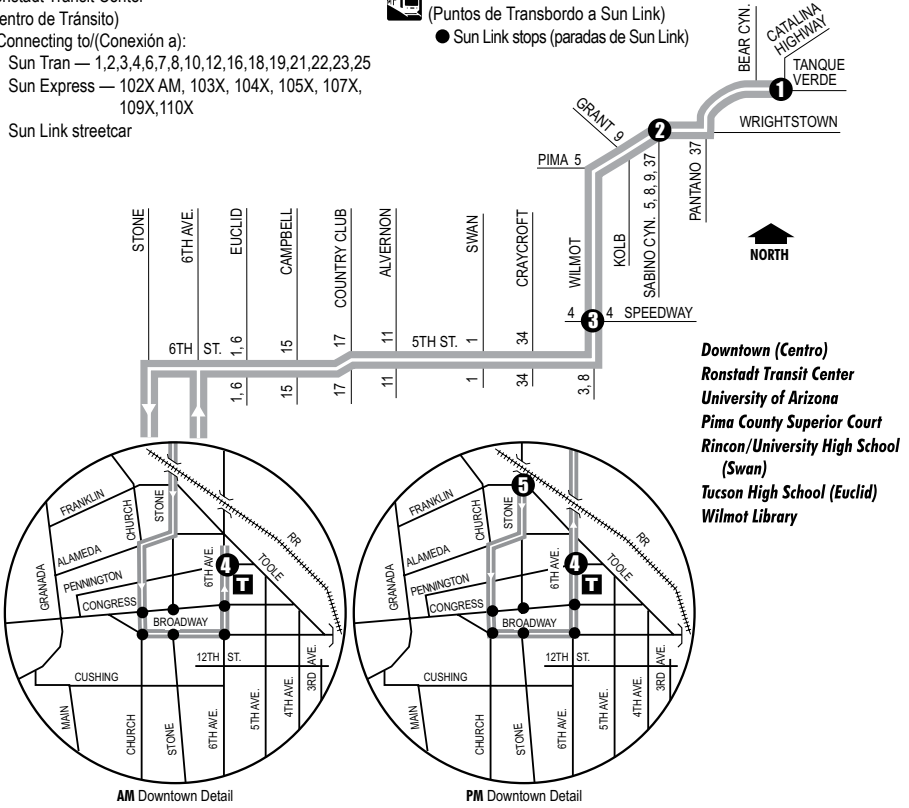

# 109X

**T** Ronstadt Transit Center  
(Centro de Tránsito)

Connecting to/(Conexión a):

Sun Tran — 1,2,3,4,6,7,8,10,12,16,18,19,21,22,23,25  
Sun Express — 102X AM, 103X, 104X, 105X, 107X,  
109X,110X

Sun Link streetcar

Sun Link Transfer Point

(Puntos de Transbordo a Sun Link)

● Sun Link stops (paradas de Sun Link)

- Downtown (Centro)**
- Ronstadt Transit Center
- University of Arizona
- Pima County Superior Court
- Rincon/University High School (Swan)
- Tucson High School (Euclid)
- Wilmot Library

## Route 109X M-F / Westbound

### Eastbound Stops

<b>Stone/Franklin</b>	Tanque Verde/Kolb
Stone/Alameda	Tanque Verde/Camino Principal
Church/Pennington	Tanque Verde/Indian Ridge
<b>6th Ave/Pennington</b>	Tanque Verde/ Sabino Canyon
6th Ave/6th St	Tanque Verde/Paseo
6th St/Euclid	Rancho Esperanza
6th St/Highland	Tanque Verde/Camino Pio Decimo
6th St/Campbell	Pantano/Wrightstown
6th St/Country Club	Tanque Verde/Woodland
5th St/Alvernon	Tanque Verde/Lutheran Church
5th St/Swan	<b>Catalina Hwy/ Tanque Verde</b>
5th St/Craycroft	
Wilmot/5th St	
Wilmot/Speedway	
Tanque Verde/6390 E Tanque Verde	