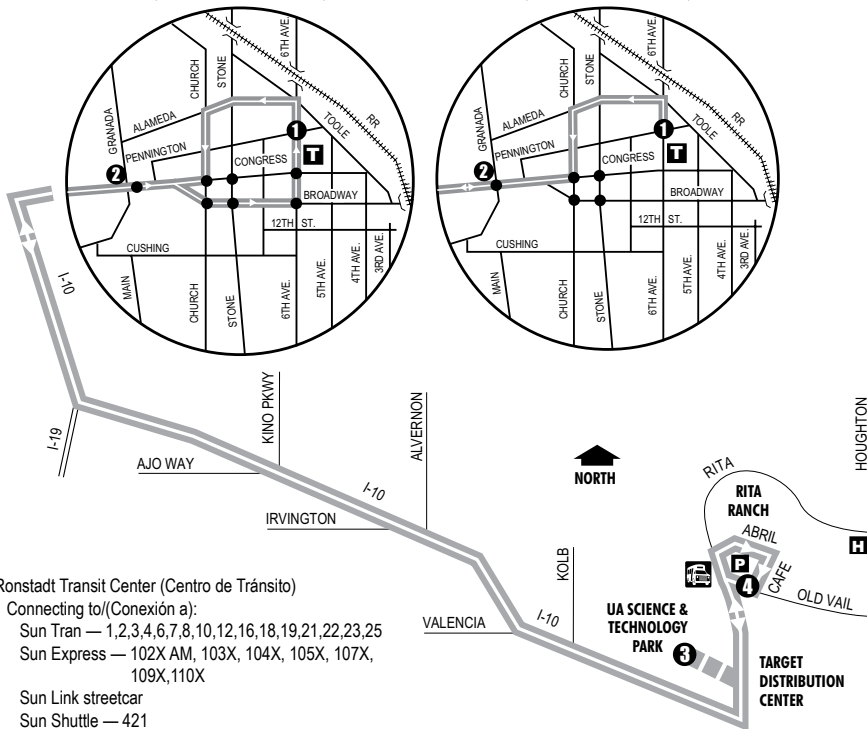

ENTERING Downtown Detail
(Detalle del Centro **ENTRANDO**)

LEAVING Downtown Detail
(Detalle del Centro **SALIENDO**)

T Ronstadt Transit Center (Centro de Tránsito)
Connecting to/(Conexión a):
Sun Tran — 1,2,3,4,6,7,8,10,12,16,18,19,21,22,23,25
Sun Express — 102X AM, 103X, 104X, 105X, 107X,
109X,110X
Sun Link streetcar
Sun Shuttle — 421

TS Sun Shuttle Transfer Points
(Puntos de Transbordo a Sun Shuttle)
Route 421 — Ronstadt Transit Center
Route 450 — Old Vail/Houghton Park & Ride

TL Sun Link Transfer Point
(Puntos de Transbordo a Sun Link)
● Sun Link stops (paradas de Sun Link)

P Park & Ride Lots (Estacione y Viaje)
Rita Ranch—Old Vail/Houghton

Downtown (Centro)
Ronstadt Transit Center
Special Services Office
ADA Eligibility Office
UA Science & Technology Park
Target Distribution Center
Rita Ranch
Pima County Superior Court
State/Federal Buildings

A.M. - Before Park & Ride
antes del Estacione y Viaje
P.M. - After Park & Ride
despues del Estacione y Viaje

Route 110X M-F / Southbound

6th Ave. at Pennington 1	Congress at Granada (NW) 2	UA Science * & Tech Park 3
550	555	615
650	655	715
750	755	815
440	445	—
510	515	—
540	545	—
		Old Vail Park & Ride 4
		619
		719
		819
		510
		540
		610

Route 110X M-F / Northbound

Old Vail Park & Ride 4	UA Science & Tech Park 3
622	—
722	—
822	—
510	514
540	544
610	614
	6th Ave. at Pennington 1
	—
	750
	—
	855
	—
	615
	645
	Congress at Granada (NW) 2
	655

*estimated time point, see page 1 for details.

Southbound Stops

6th Ave/Pennington
Alameda/Grossetta
Church/Pennington
Congress/Church
Congress/Granada (NW)
UA Technology Park
Rita Rd/Science Park Dr
Old Vail Park & Ride

Northbound Stops

Old Vail Park & Ride
UA Technology Park
Congress/Central
Congress/Granada
Broadway/Church
6th Ave/Pennington
Alameda/Grossetta
Church/Pennington
Congress/Church
Congress/Granada (NW)