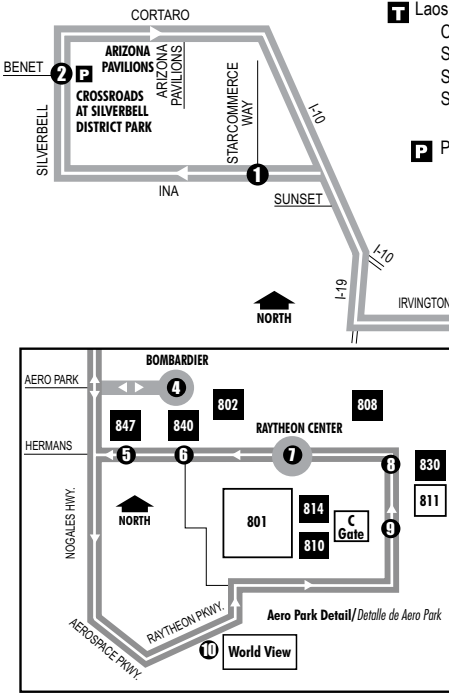

NORTHWEST - AERO PARK EXPRESS

204X

T Laos Transit Center (Centro de Tránsito)
 Connecting to/(Conexión a):
 Sun Tran — 2,11,12,18,23,24,25,26,27,29,50
 Sun Express — 203X
 Sun Shuttle — 421,430,440

P Park & Ride Lot (Estacione y Viaje)
 Laos Transit Center/Irvington
 Crossroads at Silverbell District Park —
 Cortaro/Silverbell

Sun Shuttle Transfer Points
 (Puntos de Transbordo a Sun Shuttle)
 Routes 421,430,440 — Laos Transit Center

To Aero Park Area
 Hacia el Area de Aero Park

Only authorized riders can enter Raytheon Facility

Crossroads at Silverbell District Park
Laos Transit Center
Aero Park
Flight Safety
Bombardier

Route 204X M-F / Southbound

AM TRIPS

Ina at Starcommerce Way	Silverbell at Crossroads Park	Irvington at * Laos Center	Bombardier * at Aero Park	Raytheon Bldg. 847
1	2	3	4	5
513	518	543	557	615
543	548	613	627	645
643	648	713	727	745

*estimated time point, see page 1 for details.

Route 204X M-F / Northbound

PM TRIPS

World View	Raytheon "C" Gate	Raytheon Bldg. 830	Raytheon Center	Raytheon Bldg. 840	Raytheon Bldg. 847	Bombardier at Aero Park	Silverbell at Crossroads Park
10	9	8	7	6	5	4	2
330	340	342	343	344	346	352	432
430	440	442	443	444	446	452	532
530	540	542	543	544	546	552	632