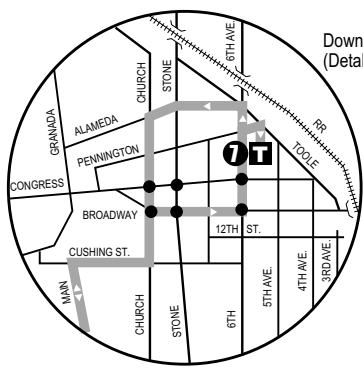

Route 7 FTN

22ND ST.

Downtown Detail (Detalle del Centro)

- MVD**
Rincon Station Post Office
Palo Verde High School
Eckstrom-Columbus Library
Reid Park Zoo/Hi Corbett Field
Downtown (Centro)
Tucson Convention Center
Ronstadt Transit Center
Joel D. Valdez Main Library
Special Services Office
ADA Eligibility Office
Pima County Superior Court

- T** Ronstadt Transit Center (Centro de Tránsito)
 Connecting to/Conexión a):
 Sun Tran — 1,2,3,4,6,8,10,12,16,18,19,21,22,23,25
 Sun Express — 102X AM, 103X, 104X, 105X, 107X, 109X, 110X
 Sun Link streetcar
 Sun Shuttle — 421
- P** Park & Ride Lot (Estacione y Viaje)
 22nd Street/Randolph Way
 Broadway/Houghton
- TL** Sun Link Transfer Point (Puntos de Transbordo a Sun Link)
 ● Sun Link stops (paradas de Sun Link)
- FTN** Buses every 15 minutes on weekdays, 6AM-6PM (Autobuses cada 15 minutos entre semana, 6AM-6PM)