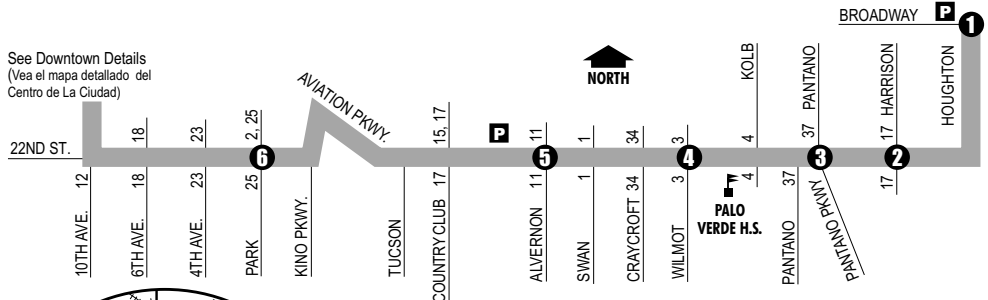

Route 7 FTN

22ND ST.

Downtown Detail (Detalle del Centro)

- MVD**
Rincon Station Post Office
Palo Verde High School
Eckstrom-Columbus Library
Reid Park Zoo/Hi Corbett Field
Downtown (Centro)
Tucson Convention Center
Ronstadt Transit Center
Joel D. Valdez Main Library
Special Services Office
ADA Eligibility Office
Pima County Superior Court

- T** Ronstadt Transit Center (Centro de Tránsito)
 Connecting to/Conexión a):
 Sun Tran — 1,2,3,4,6,8,10,12,16,18,19,21,22,23,25
 Sun Express — 102X AM, 103X, 104X, 105X, 107X, 109X, 110X
 Sun Link streetcar
 Sun Shuttle — 421
- P** Park & Ride Lot (Estacione y Viaje)
 22nd Street/Randolph Way
 Broadway/Houghton
- TL** Sun Link Transfer Point (Puntos de Transbordo a Sun Link)
 ● Sun Link stops (paradas de Sun Link)
- FTN** Buses every 15 minutes on weekdays, 6AM-6PM (Autobuses cada 15 minutos entre semana, 6AM-6PM)