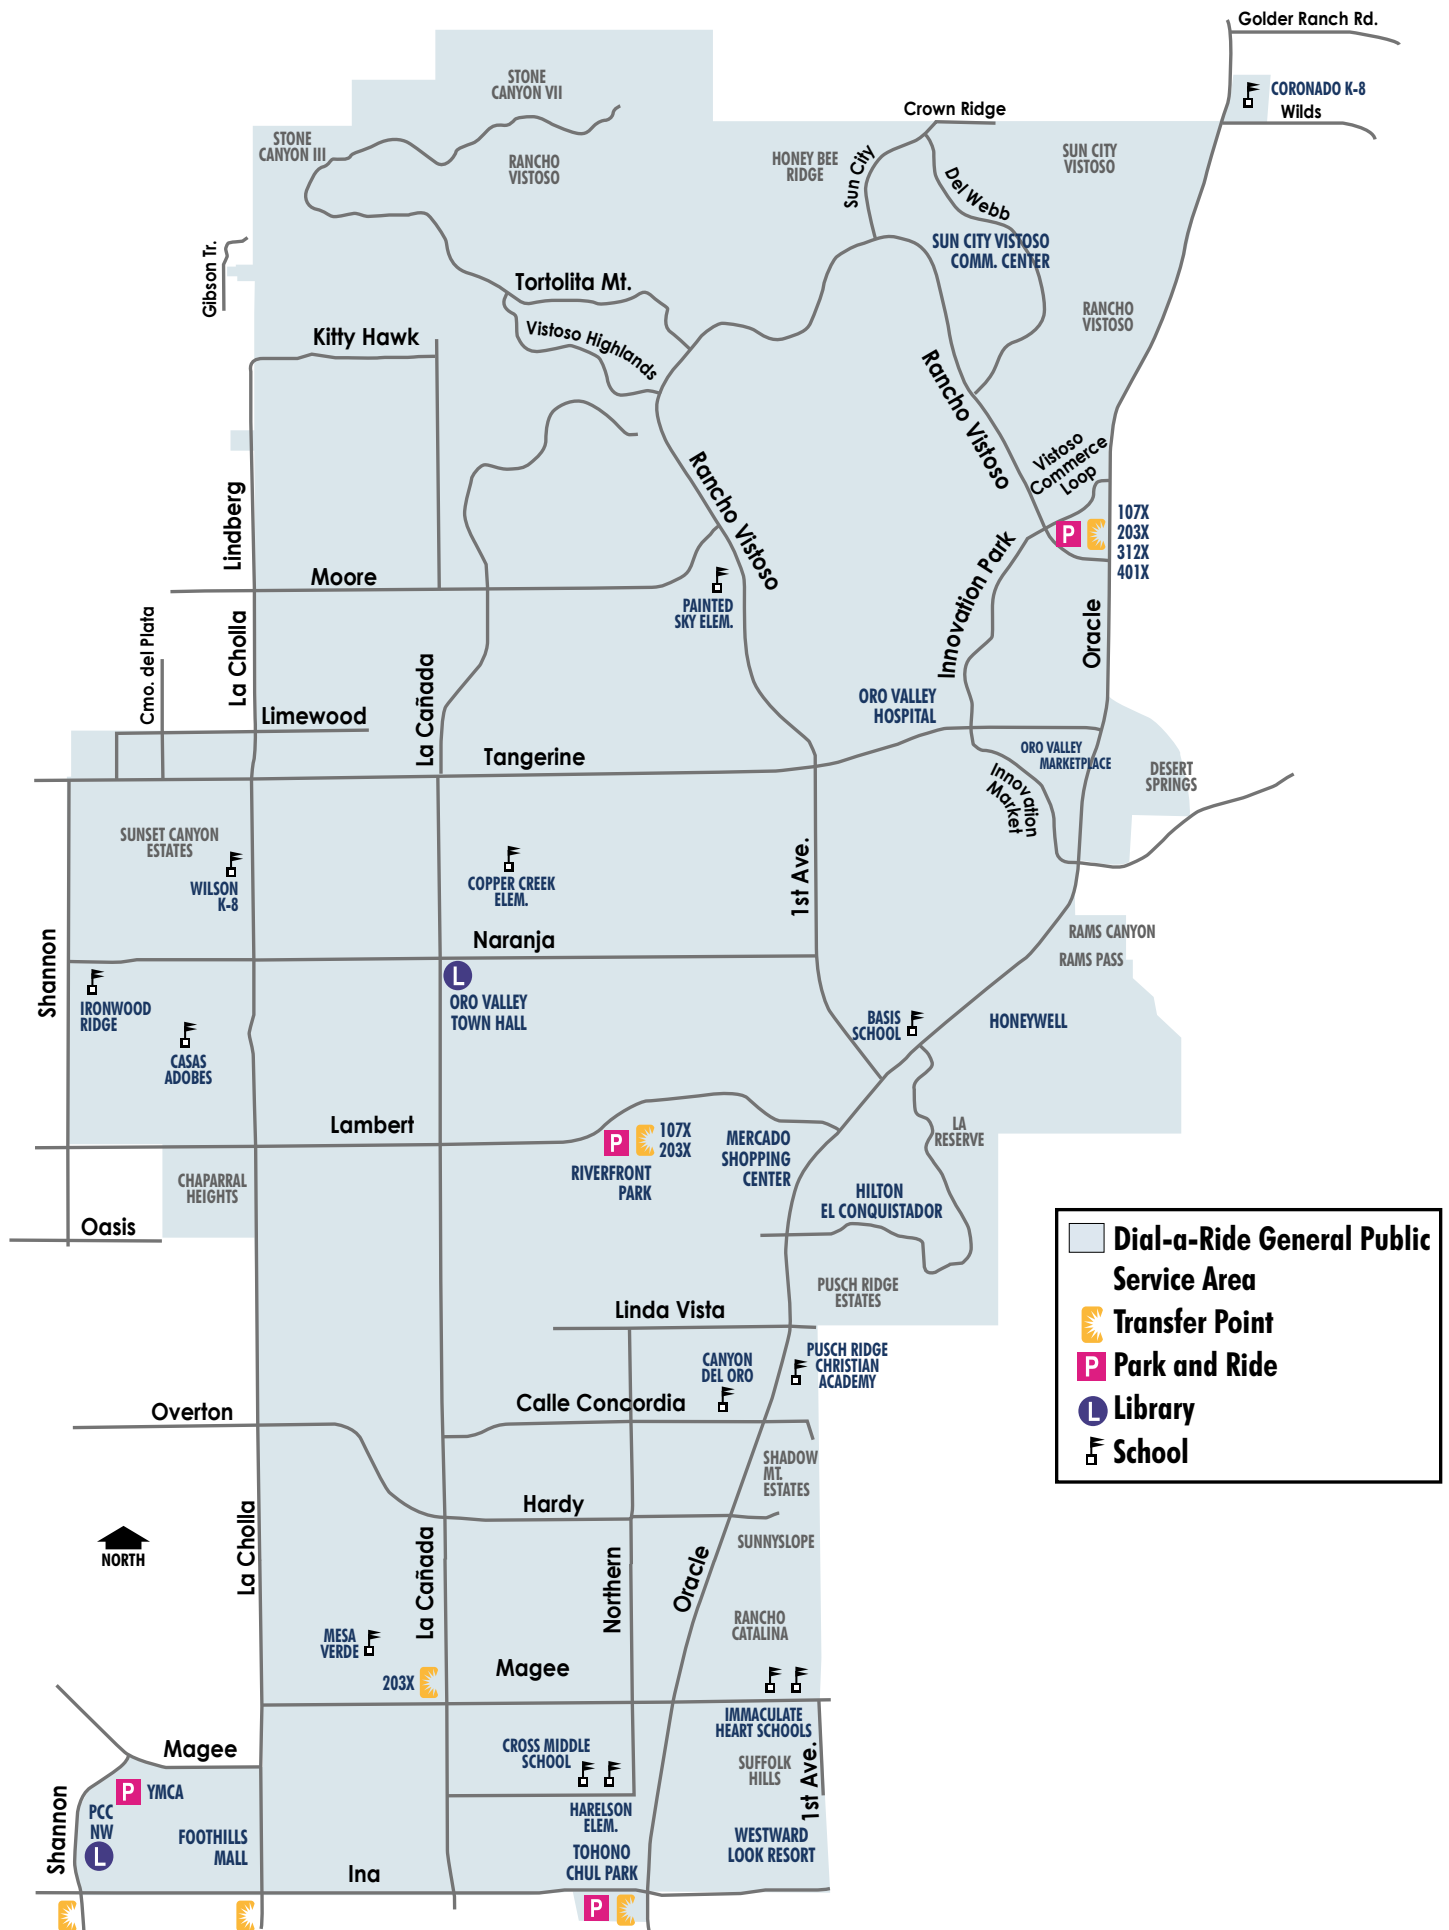

Oro Valley/NW Dial-a-Ride General Public Map

Dial-a-Ride General Public Service Area

- Transfer Point
- Park and Ride
- Library
- School

Connect to Sun Tran:
Route 16 to Thornydale,
Route 103X to Cmo De
La Cruz, Route 102X to
Downtown, Route 202X
to Laos Transit Center

Connect to Sun Tran:
Route 61 to Tohono
Transit Center

Connect to Sun Tran:
Routes 16 & 312X to Tohono
Transit Center, Route 103X
to UA/Downtown, Route
107X to Downtown