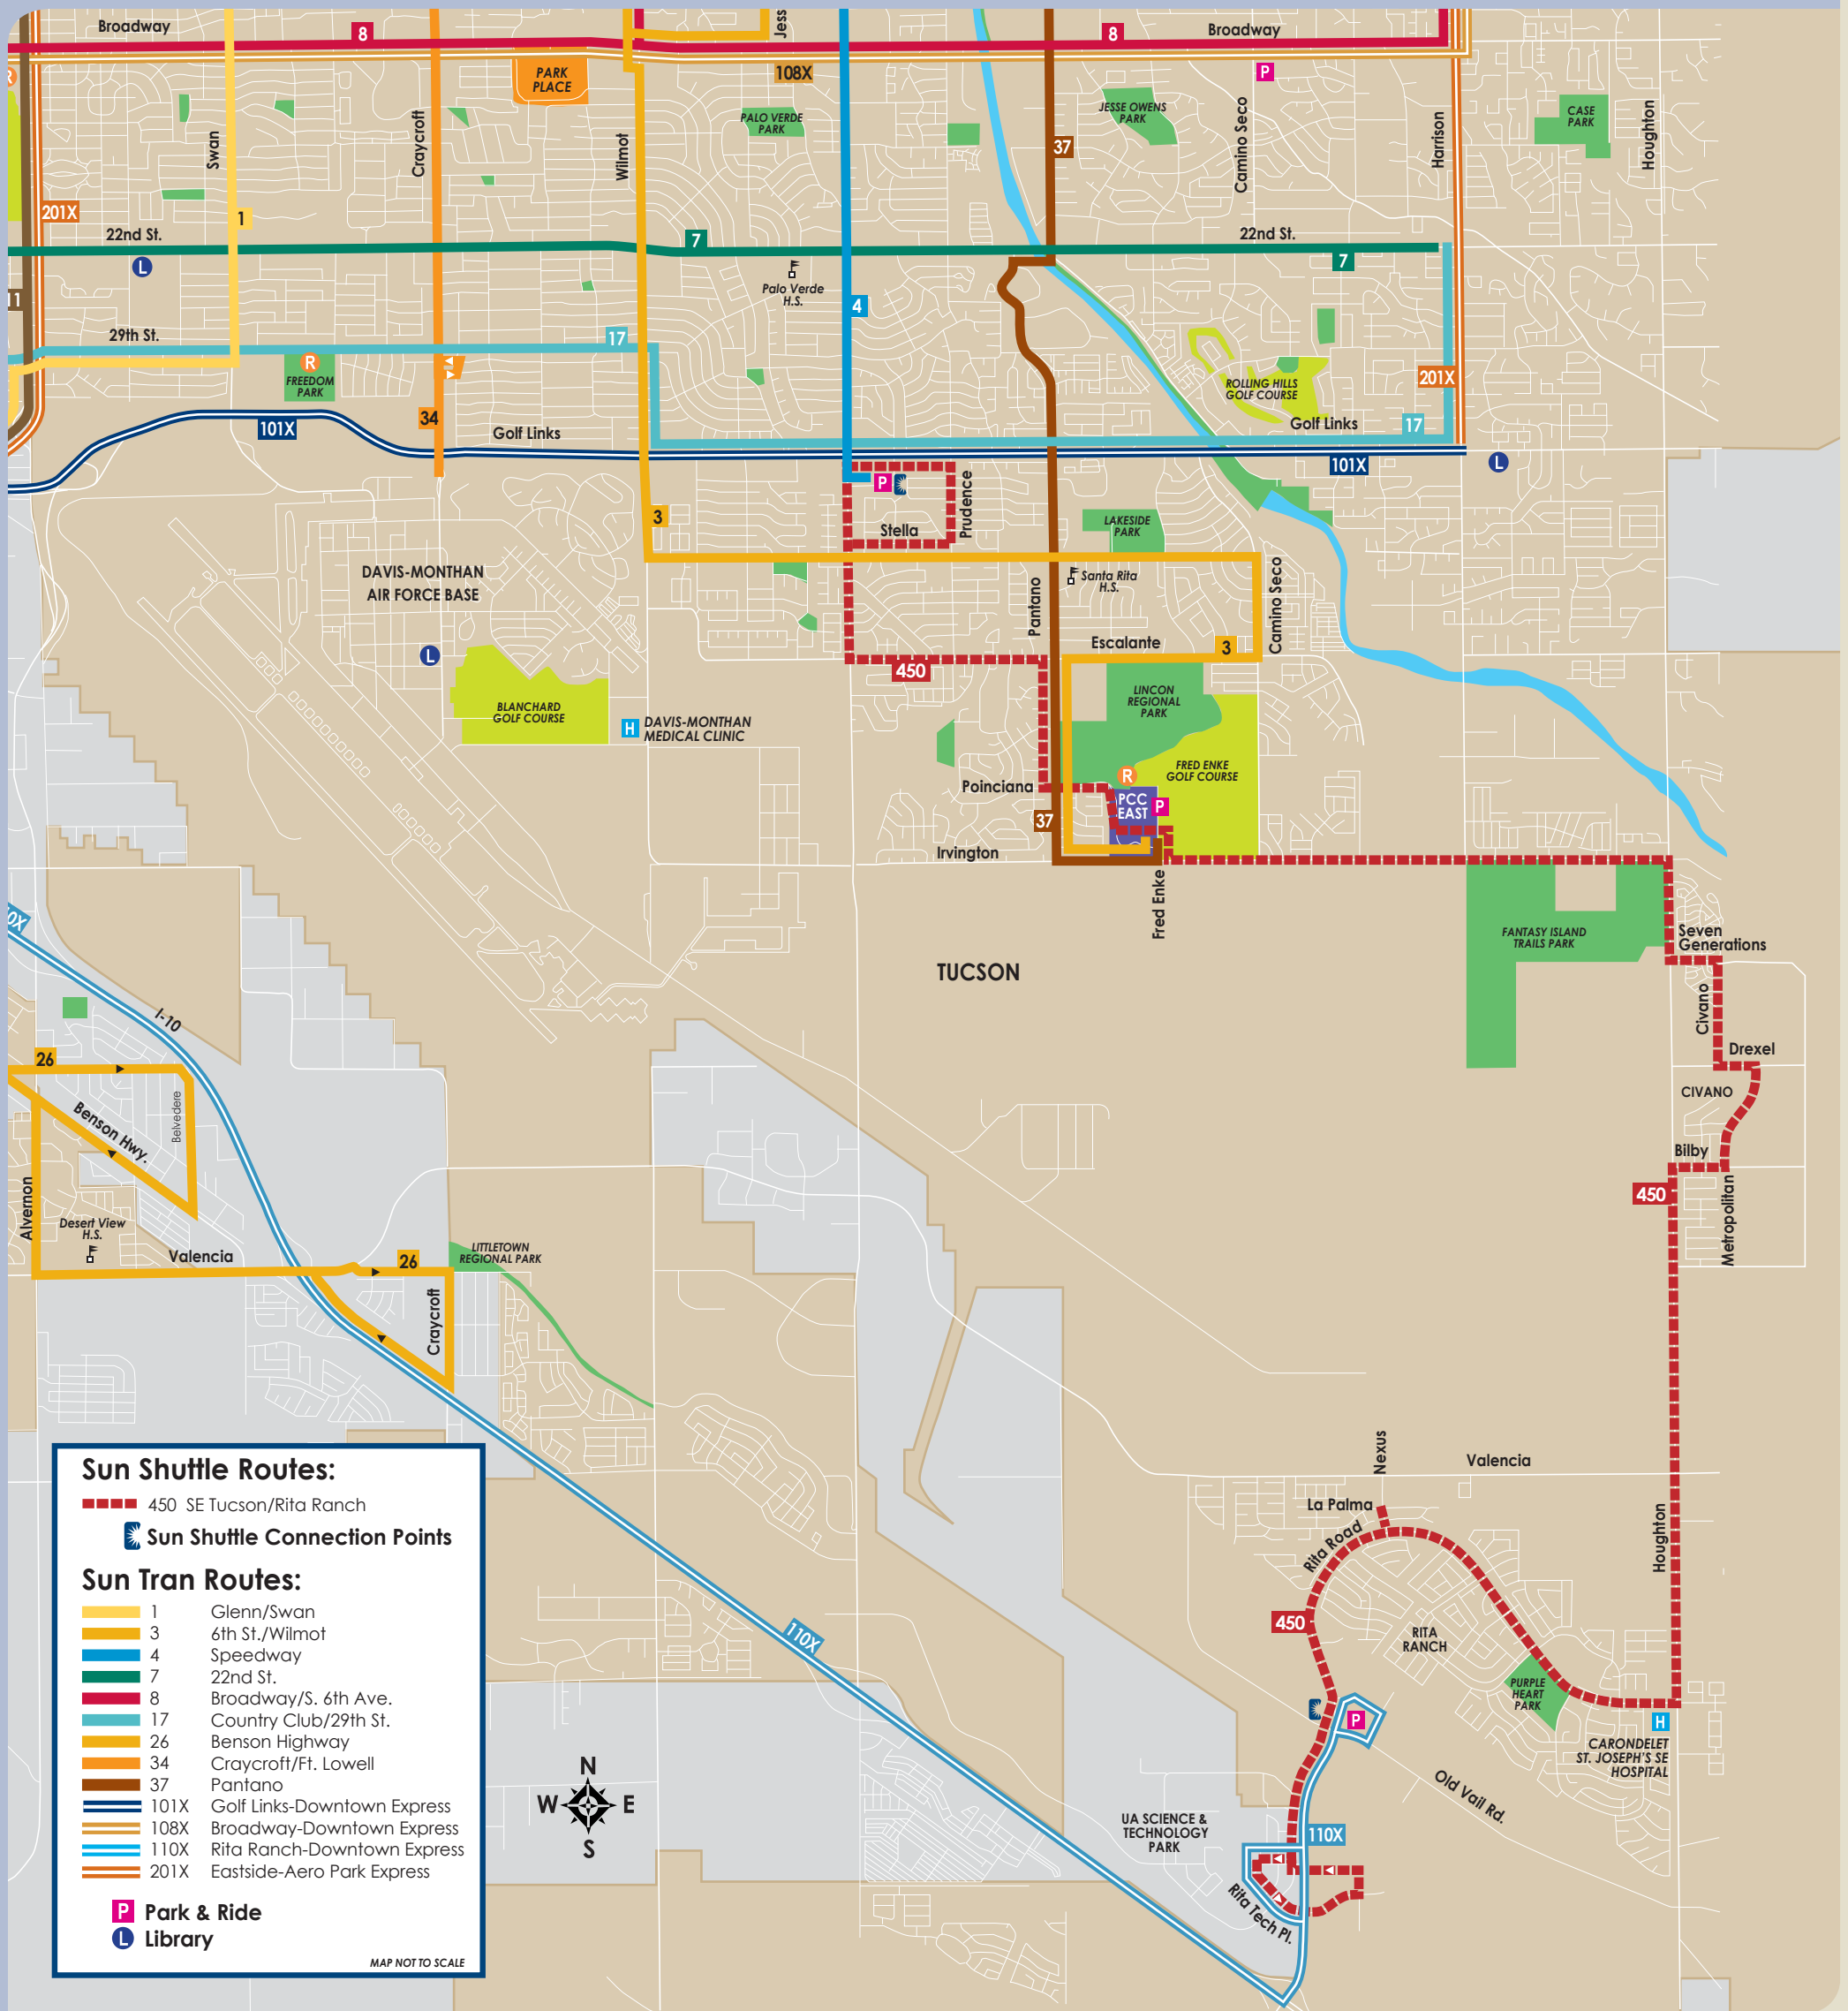

# SE Tucson/Rita Ranch Area Service Map

## Sun Shuttle Routes:

- - - 450 SE Tucson/Rita Ranch
- Sun Shuttle Connection Points

## Sun Tran Routes:

- 1 Glenn/Swan
- 3 6th St./Wilmot
- 4 Speedway
- 7 22nd St.
- 8 Broadway/S. 6th Ave.
- 17 Country Club/29th St.
- 26 Benson Highway
- 34 Craycroft/Ft. Lowell
- 37 Pantano
- 101X Golf Links-Downtown Express
- 108X Broadway-Downtown Express
- 110X Rita Ranch-Downtown Express
- 201X Eastside-Aero Park Express

- P Park & Ride
- L Library

MAP NOT TO SCALE