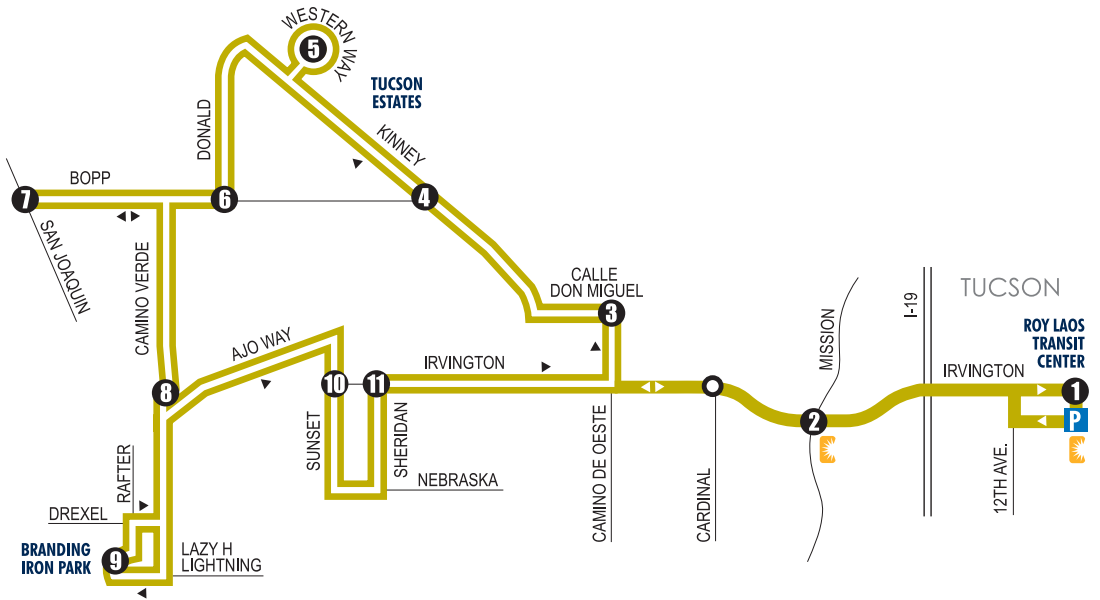

430

TUCSON ESTATES

P Park & Ride Lot
Lote de estacione y viaje
 Laos Transit Center/Irvington

Flag Stops / Parada Solicitada
 — Stop not served / *Parada sin servicio*

Connect to Sun Tran/Transborda a Sun Tran
 Routes 2, 11, 12, 18, 23, 24, 25, 26, 27, 29, 50—Stop 1
 Route 23—Stop 2

Connect to Sun Shuttle/Transborda a Sun Shuttle
 Routes 421, 440, 486—Stop 1

Additional Stop
Parada adicional

- 1 Laos Transit Center
- 2 Irvington at Mission
- 3 Calle Don Miguel at Camino de Oeste
- 4 Kinney at Bopp
- 5 Western Way Circle
- 6 Bopp at Donald
- 7 Bopp at San Joaquin
- 8 Camino Verde at Ajo Way
- 9 Lazy H Lightning at Branding Iron Park
- 10 Sunset at Irvington
- 11 Irvington at Sheridan

MONDAY - FRIDAY / WESTBOUND

1	2	3	4	5	6	7
—	—	6:15	6:21	6:24	6:27	6:33
7:28	7:38	7:45	7:51	7:54	7:57	8:03
8:58	9:08	9:15	9:21	9:24	9:27	9:33
10:28	10:38	10:45	10:51	10:54	10:57	11:03
11:58	12:08	12:15	12:21	12:24	12:27	12:33
1:28	1:38	1:45	1:51	1:54	1:57	2:03
2:58	3:08	3:15	3:21	3:24	3:27	3:33
4:28	4:38	4:45	4:51	4:54	4:57	5:03
5:58	6:08	6:15	6:21	6:24	6:27	6:33

MONDAY - FRIDAY / EASTBOUND

7	8	9	10	11	2	1
6:33	6:41	6:44	6:51	6:53	7:04	7:09
8:03	8:11	8:14	8:21	8:23	8:34	8:39
9:33	9:41	9:44	9:51	9:53	10:04	10:09
11:03	11:11	11:14	11:21	11:23	11:34	11:39
12:33	12:41	12:44	12:51	12:53	1:04	1:09
2:03	2:11	2:14	2:21	2:23	2:34	2:39
3:33	3:41	3:44	3:51	3:53	4:04	4:09
5:03	5:11	5:14	5:21	5:23	5:34	5:39
6:33	6:41	6:44	6:51	6:53	7:04	7:09