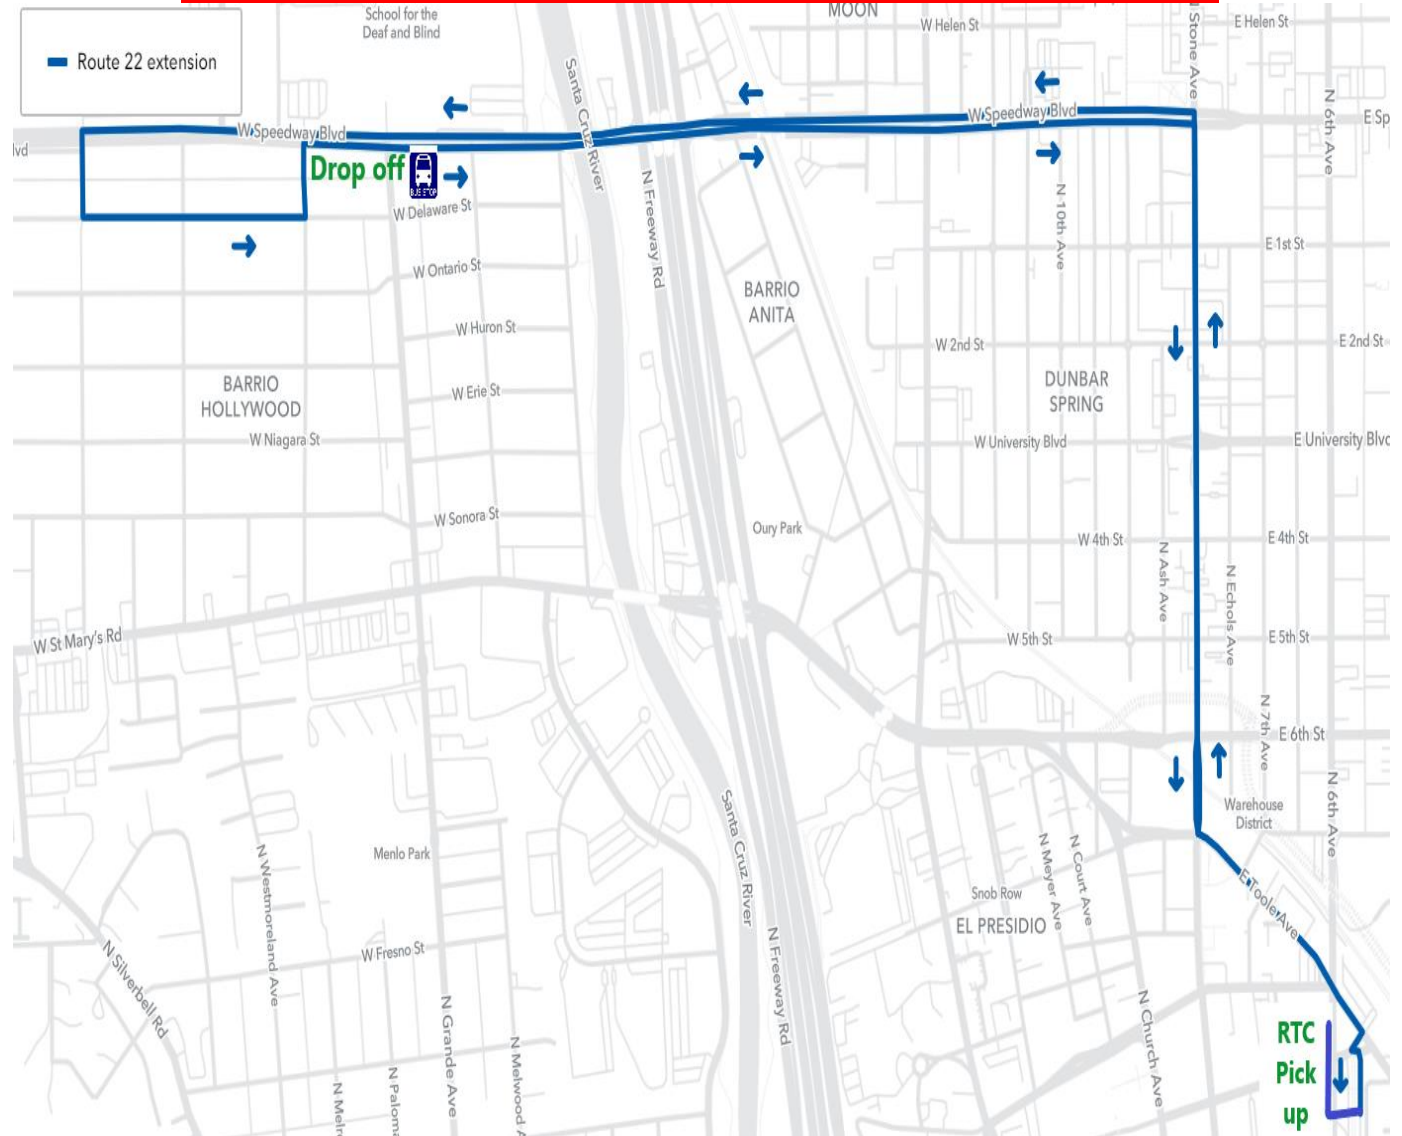

RT 22

Wednesday December 4, 2024
Until December 13, 2024

Due to El Rio Loop Road Closure

RT 22 Detour

Leaving 6th Ave. by
RTC

L- Toole Ave

R- Stone Ave

L- Speedway Blvd

L- Seminole Ave

L- Delaware Street

L- Cherokee Ave

Right on Speedway to
resume back to RTC

El Rio Drive Loop will
be closed for 2 weeks

NOTE: Please service all bus stops on the detour route