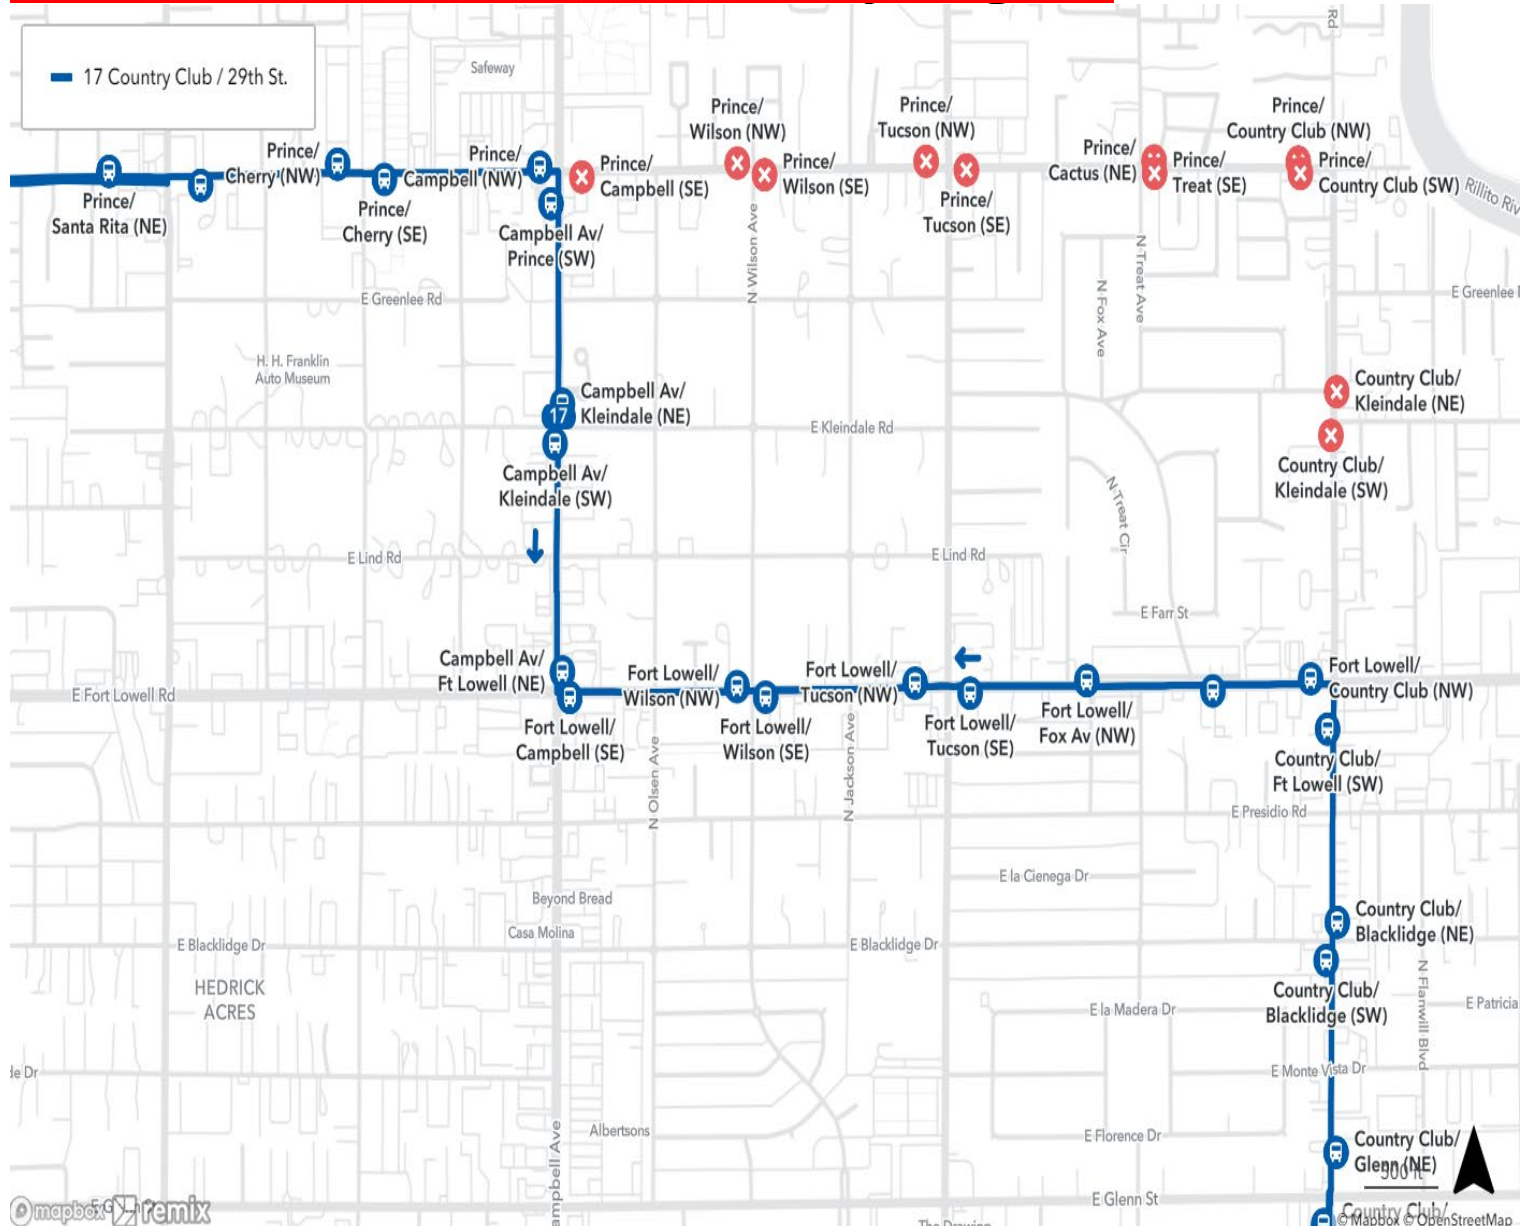

Route 17

Saturday December 14th to the 28th, 2024
Detour starts at 5pm to 11pm every night.

Winter Haven Festival of Lights

Route 17 NB

While traveling NB on Country Club

L- Fort Lowell

R- Campbell

L- Prince to resume.

Route 17 SB

While traveling EB on Prince

R- Campbell

L- Fort Lowell

R- Country Club to resume.

RT 17: Please pick up Passengers when on detour.

NOTE: Please service all bus stops on the detour route