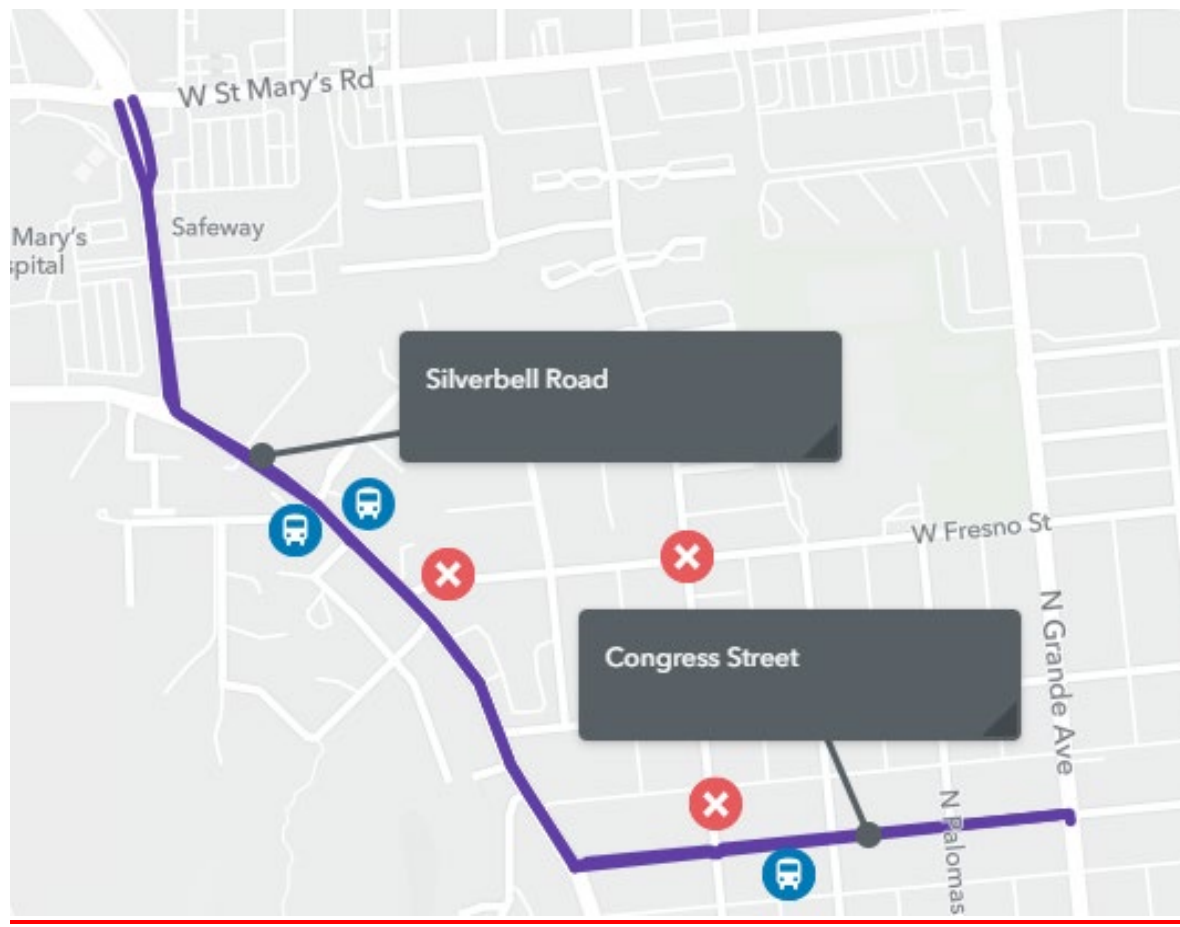

RT 21

Effective today January 16 until
January 24, 2025 / Road Closure
Due to milling and paving on Westmoreland

RT 21 NB

Leaving RTC

Follow your route as usual. Continue westbound on Congress to Silverbell. Resume on Silverbell NB

RT 21SB

Leaving Goret Rd.

Continue southbound on Silverbell to Congress. Resume eastbound on Congress to RTC

NOTE: Please stop all bus stops on the detour route