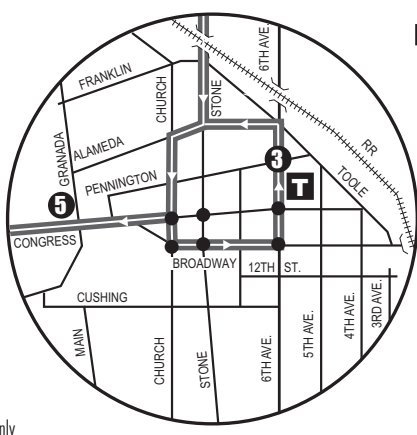

Route 107X
Oro Valley-Downtown Express

▲ The bus stop here only Northbound does not stop Southbound.
El autobus para aqui solamente hacia el norte, no para llenando hacia el sur.

See Downtown Details
(Vea el mapa detallado del Centro de La Ciudad)

Southbound Downtown Detail
(Detalle del Centro hacia el Sur)

Northbound Downtown Detail
(Detalle del Centro hacia el Norte)

- P** Park & Ride Lot (Estacione y Viaje)
Rancho Vistoso Park & Ride
Ina/Via Ponte
- T** Ronstadt Transit Center (Centro de Tránsito)
Connecting to/(Conexión a):
Sun Tran — 1,2,3,4,6,7,8,10,12,16,
18,19,21,22,23,25
Sun Express — 102X AM,103X,104X,
105X,107X,109X,110X
Sun Link streetcar
Sun Shuttle — 421
- Sun Shuttle Transfer Points
(Puntos de Transbordo a Sun Shuttle)
Route 401 — Rancho Vistoso Park & Ride
Ina & Oracle
- Sun Link Transfer Point
(Puntos de Transbordo a Sun Link)
● Sun Link stops (paradas de Sun Link)

- Downtown (Centro)**
Ronstadt Transit Center
Oro Valley Marketplace NB
Oro Valley Hospital
Ventana Medical Systems
Tucson Mall
Pima County Superior Court

Route 107X M-F/Northbound | **Route 107X M-F/Southbound**

Northbound Stops

- Stone/Franklin
- Stone/Alameda
- Church/Pennington
- 6th Ave/Pennington**
- Toole/7th Ave
- Stone/Speedway
- Oracle/Wetmore
- Oracle/Orange Grove
- Oracle/Ina
- Oracle/Suffolk
- Oracle/Magee