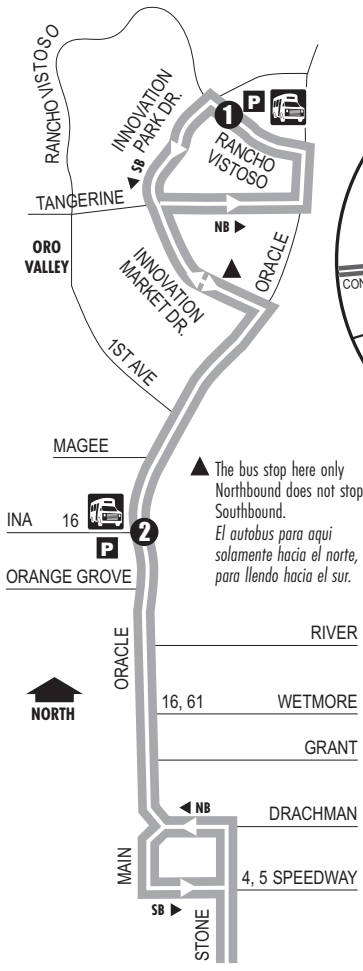

Route 107X
Oro Valley-Downtown Express

▲ The bus stop here only Northbound does not stop Southbound.
El autobus para aqui solamente hacia el norte, no para llenando hacia el sur.

See Downtown Details
(Vea el mapa detallado del Centro de La Ciudad)