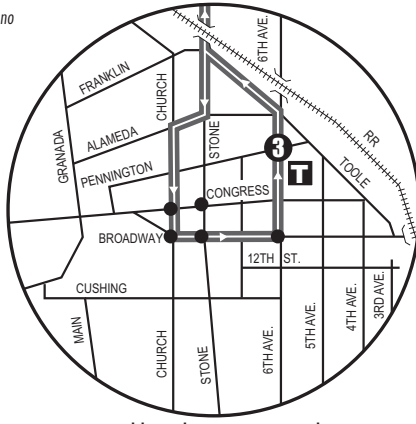

Route 107X
Oro Valley-Downtown Express

▲ The bus stop here only Northbound does not stop Southbound.
El autobus para aqui solamente hacia el norte, no para llenando hacia el sur.

See Downtown Details
(Vea el mapa detallado del Centro de La Ciudad)

Southbound Downtown Detail
(Detalle del Centro hacia el Sur)

Northbound Downtown Detail
(Detalle del Centro hacia el Norte)

- P** Park & Ride Lot (Estacione y Viaje)
Rancho Vistoso Park & Ride
Ina/Via Ponte
- T** Ronstadt Transit Center (Centro de Tránsito)
Connecting to/(Conexión a):
Sun Tran — 1,2,3,4,6,7,8,10,12,16,
18,19,21,22,23,25
Sun Express — 102X AM,103X,104X,
105X,107X,109X,110X
Sun Link streetcar
Sun Shuttle — 421
- Sun Shuttle Transfer Points
(Puntos de Transbordo a Sun Shuttle)
Route 401 — Rancho Vistoso Park & Ride
Ina & Oracle
- Sun Link Transfer Point
(Puntos de Transbordo a Sun Link)
● Sun Link stops (paradas de Sun Link)

- Downtown (Centro)**
Ronstadt Transit Center
Oro Valley Marketplace NB
Oro Valley Hospital
Ventana Medical Systems
Tucson Mall
Pima County Superior Court

Route 107X M-F/Northbound | **Route 107X M-F/Southbound**

Northbound Stops

- Stone/Franklin
- Stone/Alameda
- Church/Pennington
- 6th Ave/Pennington**
- Toole/7th Ave
- Stone/Speedway
- Oracle/Wetmore
- Oracle/Orange Grove
- Oracle/Ina
- Oracle/Suffolk
- Oracle/Magee