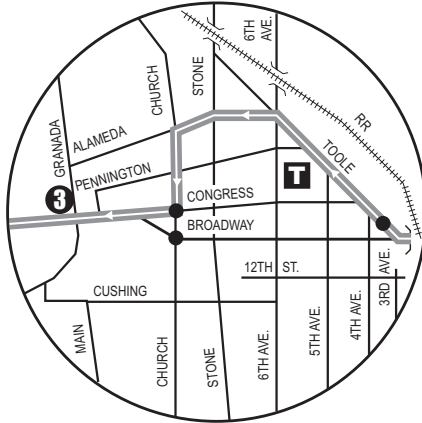

**Route 108X**  
**Broadway-Downtown Express**

- Broadway/Houghton Park & Ride
- Williams Center Downtown (Centro)
- Pima County Superior Court State/Federal Buildings (AM Only)

**T** Ronstadt Transit Center (Centro de Tránsito)  
Connecting to/(Conexión a):  
Sun Tran — 1,2,3,4,6,7,8,10,12,16,18,19,21,22,23,25  
Sun Express — 102X AM,103X,104X,105X,107X,109X,110X  
Sun Link streetcar  
Sun Shuttle — 421

**P** Park & Ride Lot (Estacione y Viaje)  
Broadway/Houghton  
Broadway/Camino Seco

Sun Link Transfer Point (Puntos de Transbordo a Sun Link)  
● Sun Link stops (paradas de Sun Link)

**Route 108X M-F/Westbound**

**Route 108X M-F/Eastbound**

**Westbound Stops**

- |                               |                              |
|-------------------------------|------------------------------|
| Broadway/Houghton Park & Ride | Broadway/Kolb                |
| Broadway/Houghton             | Broadway/Wilmot              |
| Broadway/Harrison             | Broadway/Beverly             |
| Broadway/Gollob               | Broadway/Alvernon            |
| Broadway/Camino Seco          | Broadway/Campbell            |
| Broadway/Old Spanish Trail    | Broadway/Euclid              |
| Broadway/Sarnoff              | Alameda/Grossetta            |
| Broadway/Fellowship Square    | Church/Pennington            |
| Broadway/Pantano (NE)         | Congress/Church              |
| <b>Broadway/Pantano (NW)</b>  | <b>Congress/Granada (NW)</b> |