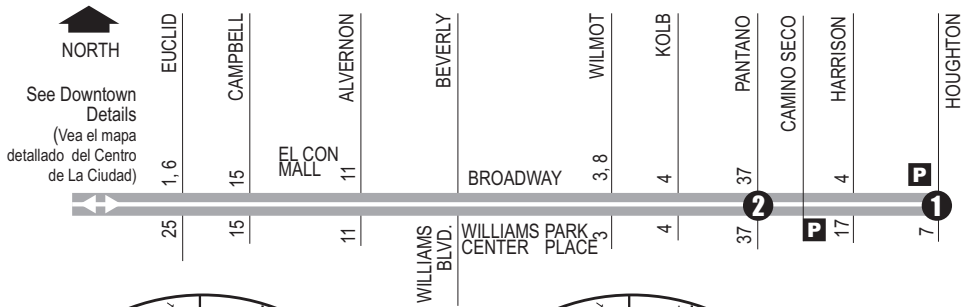

**Route 108X**  
**Broadway-Downtown Express**

- Broadway/Houghton Park & Ride
- Williams Center Downtown (Centro)
- Pima County Superior Court State/Federal Buildings (AM Only)

**T** Ronstadt Transit Center (Centro de Tránsito)  
Connecting to/(Conexión a):  
Sun Tran — 1,2,3,4,6,7,8,10,12,16,18,19,21,22,23,25  
Sun Express — 102X AM,103X,104X,105X,107X,109X,110X  
Sun Link streetcar  
Sun Shuttle — 421

**P** Park & Ride Lot (Estacione y Viaje)  
Broadway/Houghton  
Broadway/Camino Seco

Sun Link Transfer Point (Puntos de Transbordo a Sun Link)  
● Sun Link stops (paradas de Sun Link)

**Route 108X M-F/Westbound**

**Route 108X M-F/Eastbound**

**Westbound Stops**

- |                               |                              |
|-------------------------------|------------------------------|
| Broadway/Houghton Park & Ride | Broadway/Kolb                |
| Broadway/Houghton             | Broadway/Wilmot              |
| Broadway/Harrison             | Broadway/Beverly             |
| Broadway/Gollob               | Broadway/Alvernon            |
| Broadway/Camino Seco          | Broadway/Campbell            |
| Broadway/Old Spanish Trail    | Broadway/Euclid              |
| Broadway/Sarnoff              | Alameda/Grossetta            |
| Broadway/Fellowship Square    | Church/Pennington            |
| Broadway/Pantano (NE)         | Congress/Church              |
| <b>Broadway/Pantano (NW)</b>  | <b>Congress/Granada (NW)</b> |