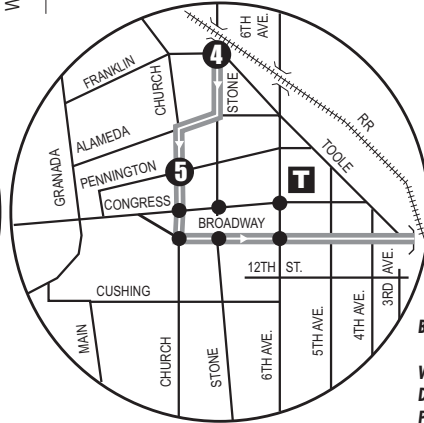

**Route 108X**  
**Broadway-Downtown Express**

- Broadway/Houghton Park & Ride
- Williams Center Downtown (Centro)
- Pima County Superior Court State/Federal Buildings (AM Only)

**T** Ronstadt Transit Center (Centro de Tránsito)  
Connecting to/(Conexión a):  
Sun Tran — 1,2,3,4,6,7,8,10,12,16,18,19,21,22,23,25  
Sun Express — 102X AM,103X,104X,105X,107X,109X,110X  
Sun Link streetcar  
Sun Shuttle — 421

**P** Park & Ride Lot (Estacione y Viaje)  
Broadway/Houghton  
Broadway/Camino Seco

Sun Link Transfer Point (Puntos de Transbordo a Sun Link)  
● Sun Link stops (paradas de Sun Link)

**Route 108X M-F/Westbound**

**Route 108X M-F/Eastbound**

**Westbound Stops**

- |                               |                              |
|-------------------------------|------------------------------|
| Broadway/Houghton Park & Ride | Broadway/Kolb                |
| Broadway/Houghton             | Broadway/Wilmot              |
| Broadway/Harrison             | Broadway/Beverly             |
| Broadway/Gollob               | Broadway/Alvernon            |
| Broadway/Camino Seco          | Broadway/Campbell            |
| Broadway/Old Spanish Trail    | Broadway/Euclid              |
| Broadway/Sarnoff              | Alameda/Grossetta            |
| Broadway/Fellowship Square    | Church/Pennington            |
| Broadway/Pantano (NE)         | Congress/Church              |
| <b>Broadway/Pantano (NW)</b>  | <b>Congress/Granada (NW)</b> |