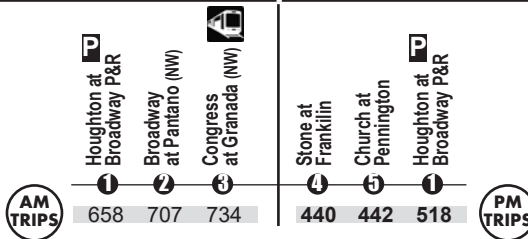

**Route 108X**  
**Broadway-Downtown Express**

- Broadway/Houghton Park & Ride
- Williams Center Downtown (Centro)
- Pima County Superior Court State/Federal Buildings (AM Only)

**T** Ronstadt Transit Center (Centro de Tránsito)  
Connecting to/(Conexión a):  
Sun Tran — 1,2,3,4,6,7,8,10,12,16,18,19,21,22,23,25  
Sun Express — 102X AM,103X,104X,105X,107X,109X,110X  
Sun Link streetcar  
Sun Shuttle — 421

**P** Park & Ride Lot (Estacione y Viaje)  
Broadway/Houghton  
Broadway/Camino Seco

Sun Link Transfer Point (Puntos de Transbordo a Sun Link)  
● Sun Link stops (paradas de Sun Link)

**Route 108X M-F/Westbound**

**Route 108X M-F/Eastbound**

**Westbound Stops**

- |                               |                              |
|-------------------------------|------------------------------|
| Broadway/Houghton Park & Ride | Broadway/Kolb                |
| Broadway/Houghton             | Broadway/Wilmot              |
| Broadway/Harrison             | Broadway/Beverly             |
| Broadway/Gollob               | Broadway/Alvernon            |
| Broadway/Camino Seco          | Broadway/Campbell            |
| Broadway/Old Spanish Trail    | Broadway/Euclid              |
| Broadway/Sarnoff              | Alameda/Grossetta            |
| Broadway/Fellowship Square    | Church/Pennington            |
| Broadway/Pantano (NE)         | Congress/Church              |
| <b>Broadway/Pantano (NW)</b>  | <b>Congress/Granada (NW)</b> |