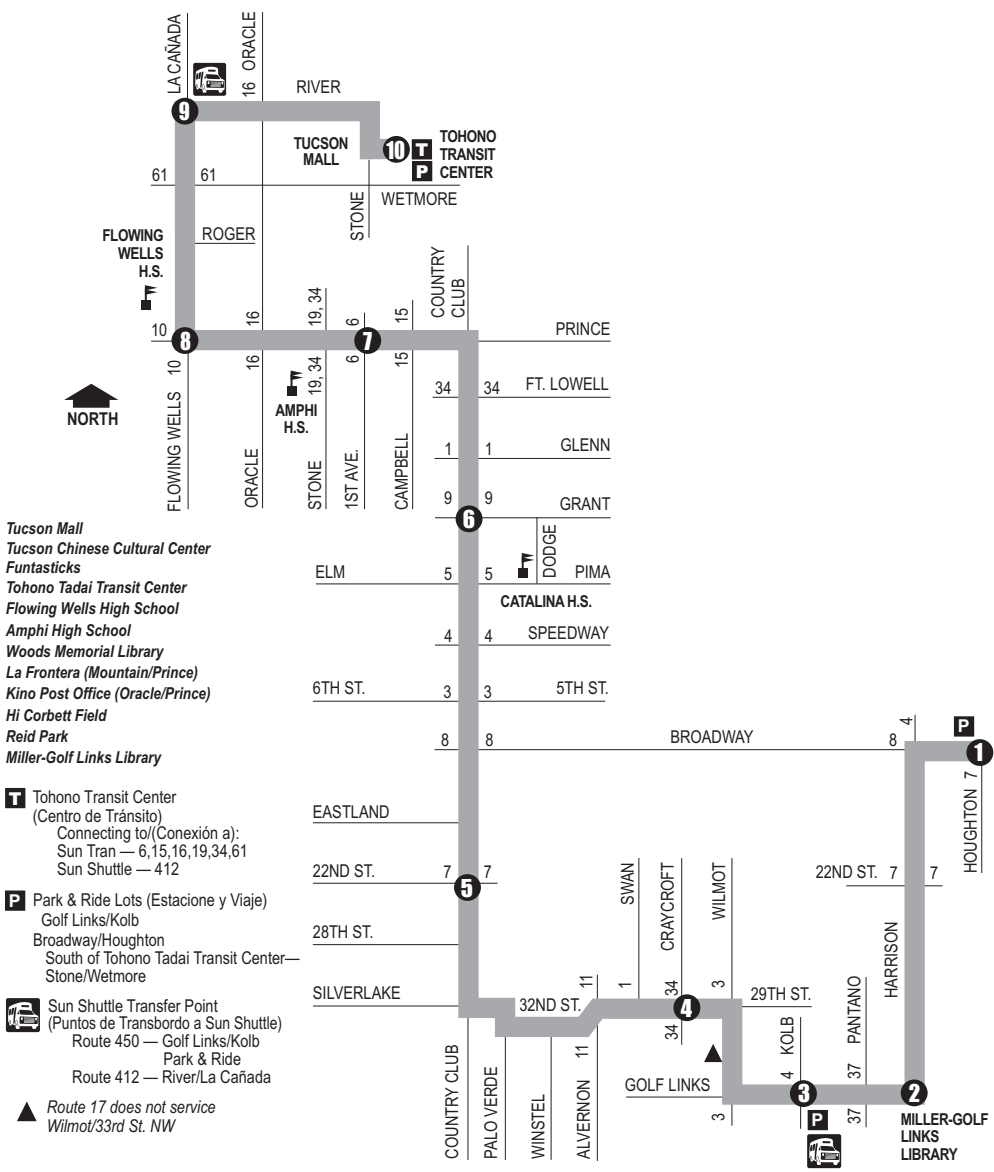

Route 17
Country Club/29th St.

This route travels through our new On Demand Zone.
Esta ruta viaja por nuestra nueva Zona On Demand.

TUCSON MALL

Take Routes 6, 15, 16, 17, 19, 34 & 61 to get there!